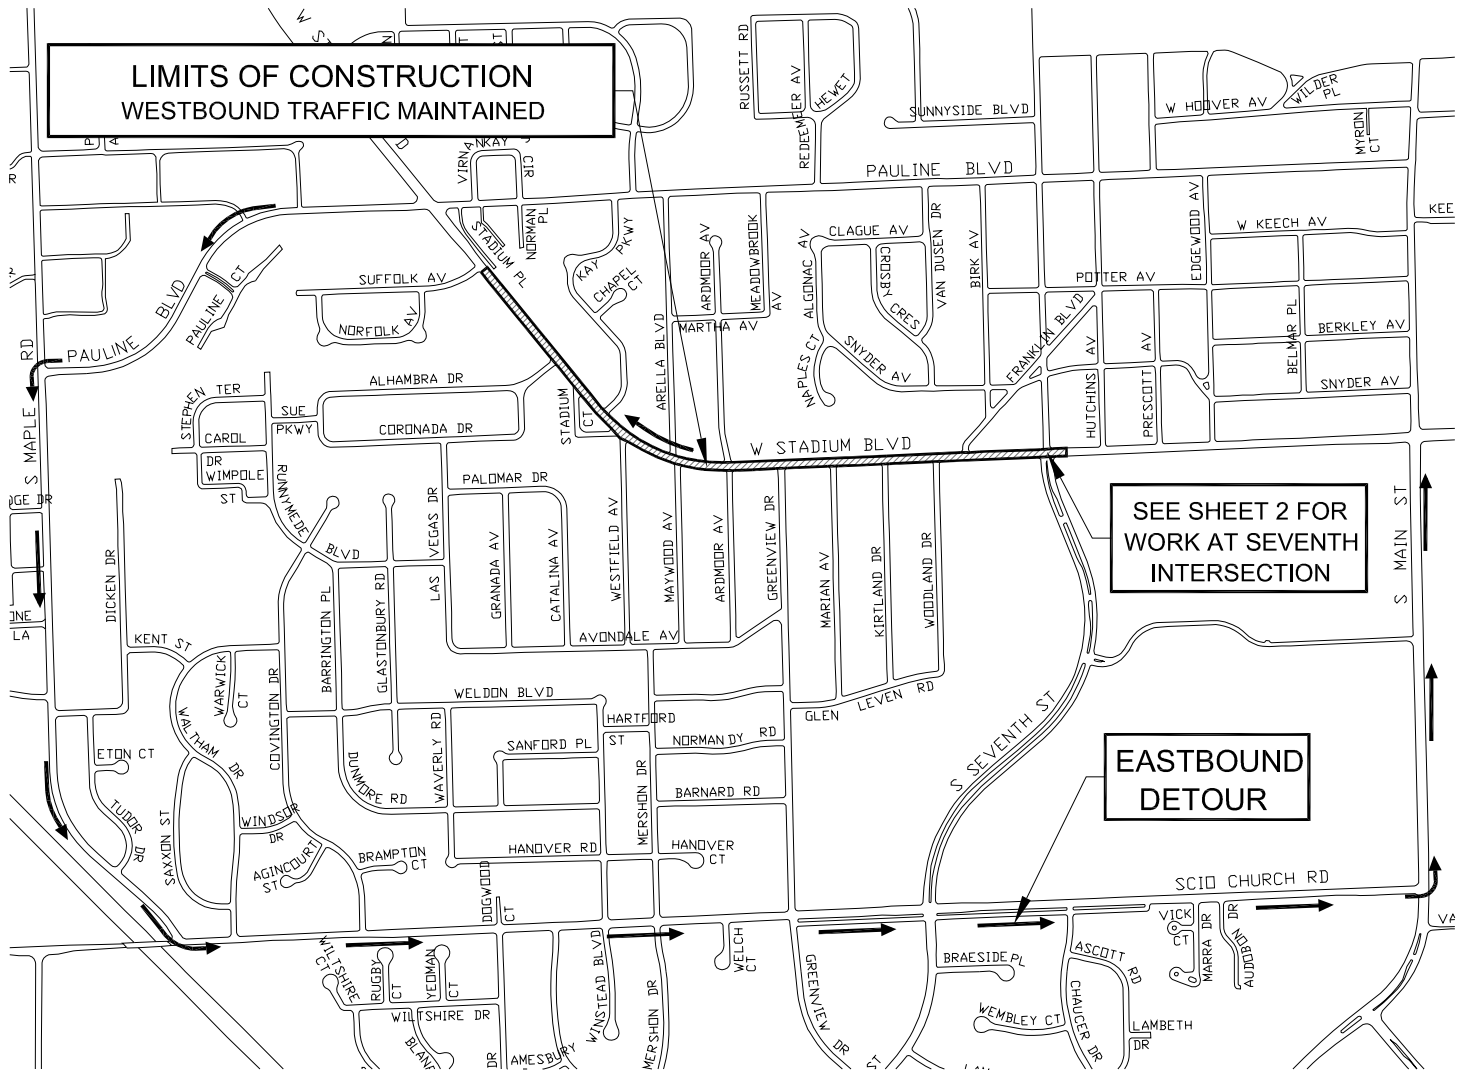

WEST STADIUM (SUFFOLK TO HUTCHINS) IMPROVEMENTS 2010

NOT TO SCALE

CITY OF ANN ARBOR PROJECT MANAGEMENT SERVICES UNIT