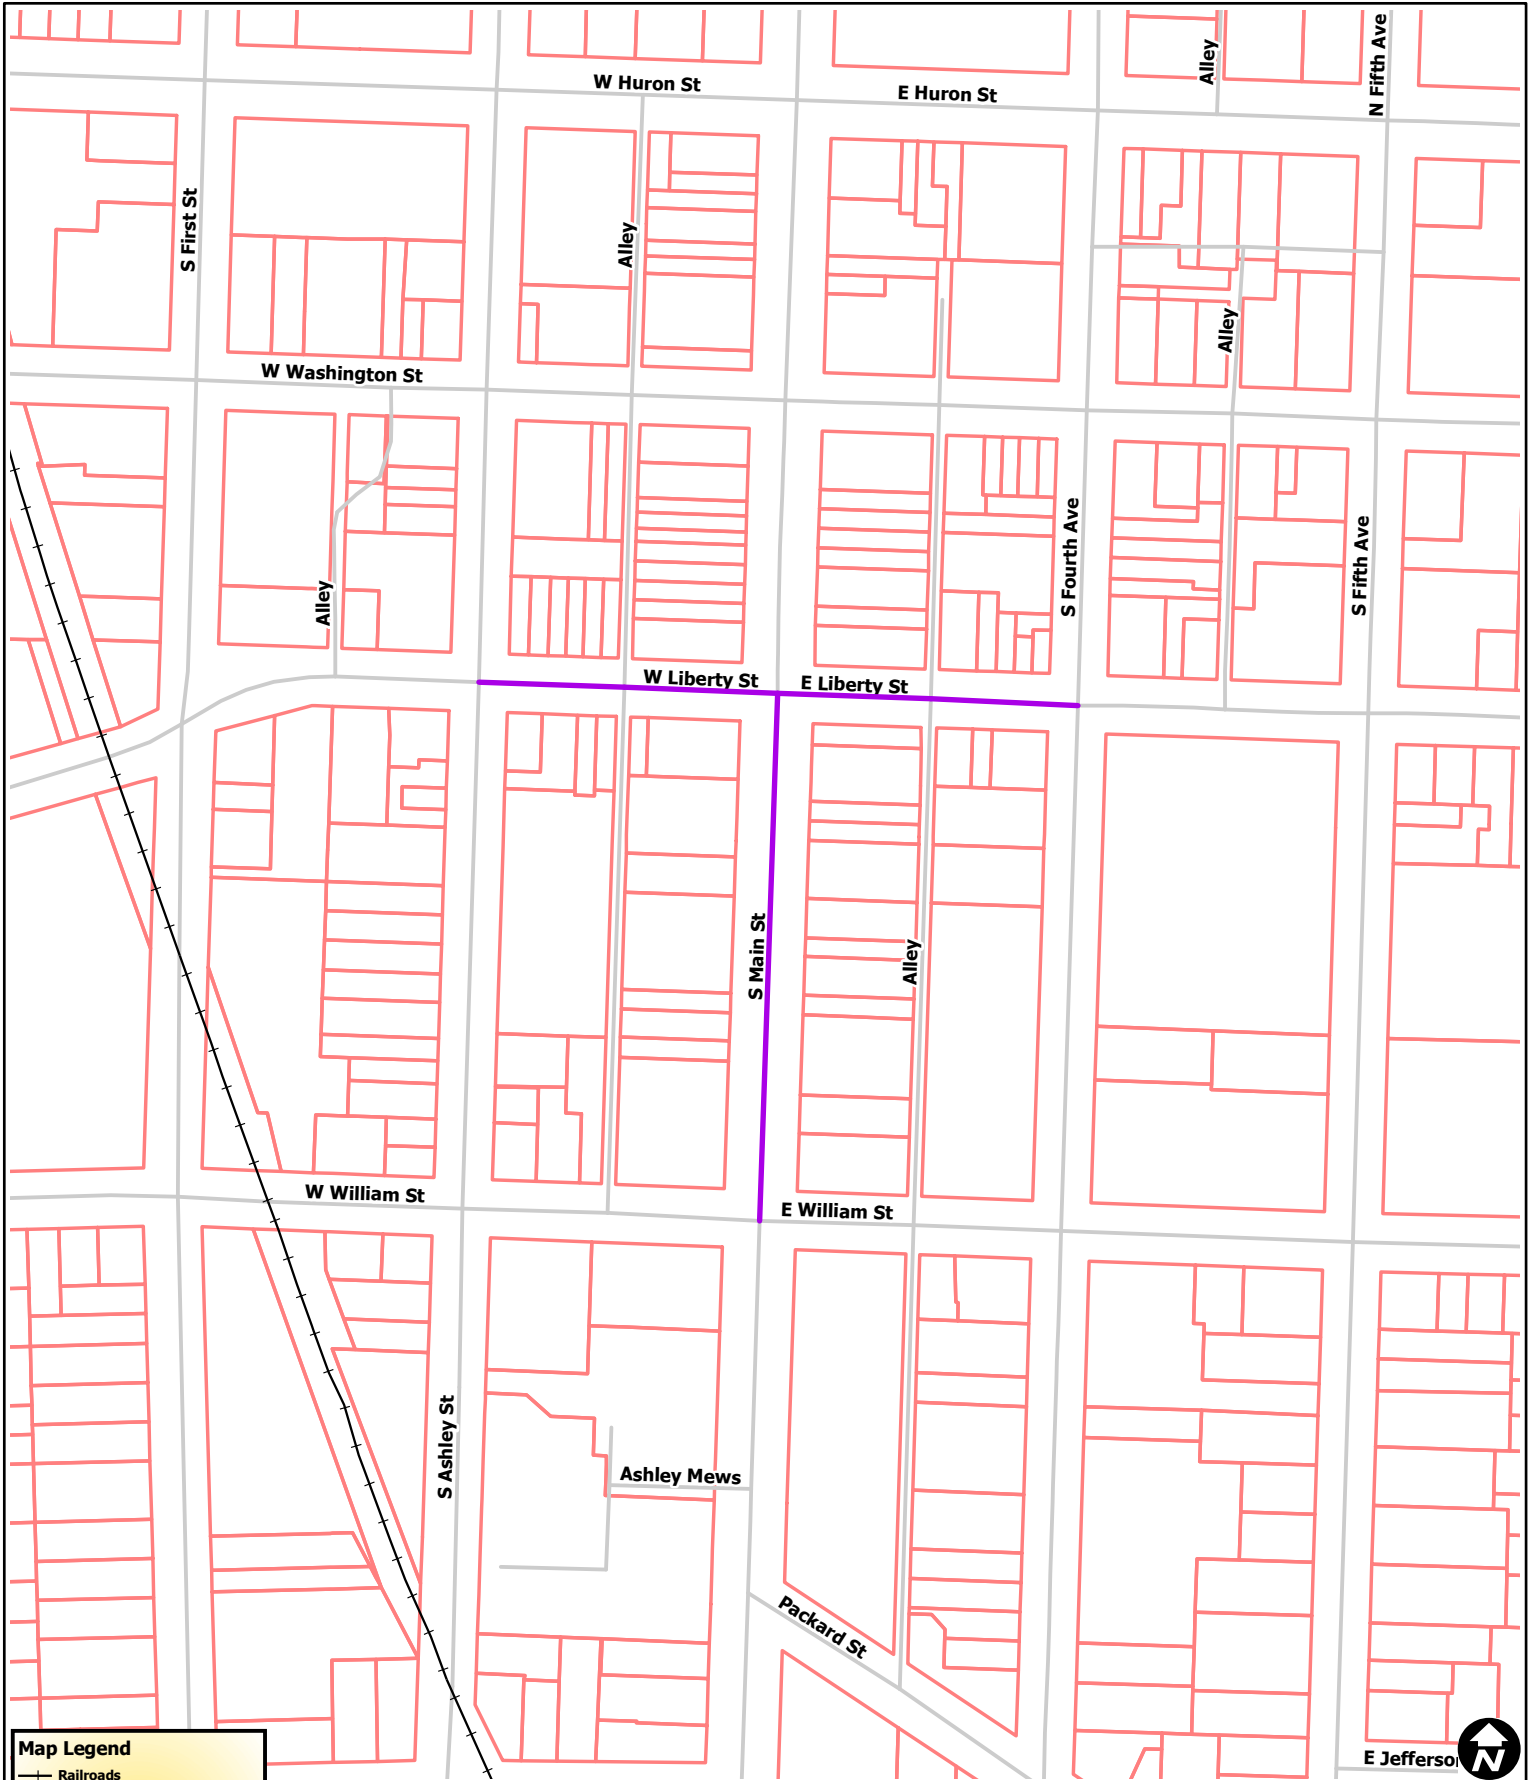

UA Block Party

Map Legend

- Railroads
- Streets - Purple are CLOSED
- Huron River
- Parcel Property
- Park Property
- School Property
- Non City Open Space Property
- University Property

City of Ann Arbor Map Disclaimer:

Map Created: 1/10/2011