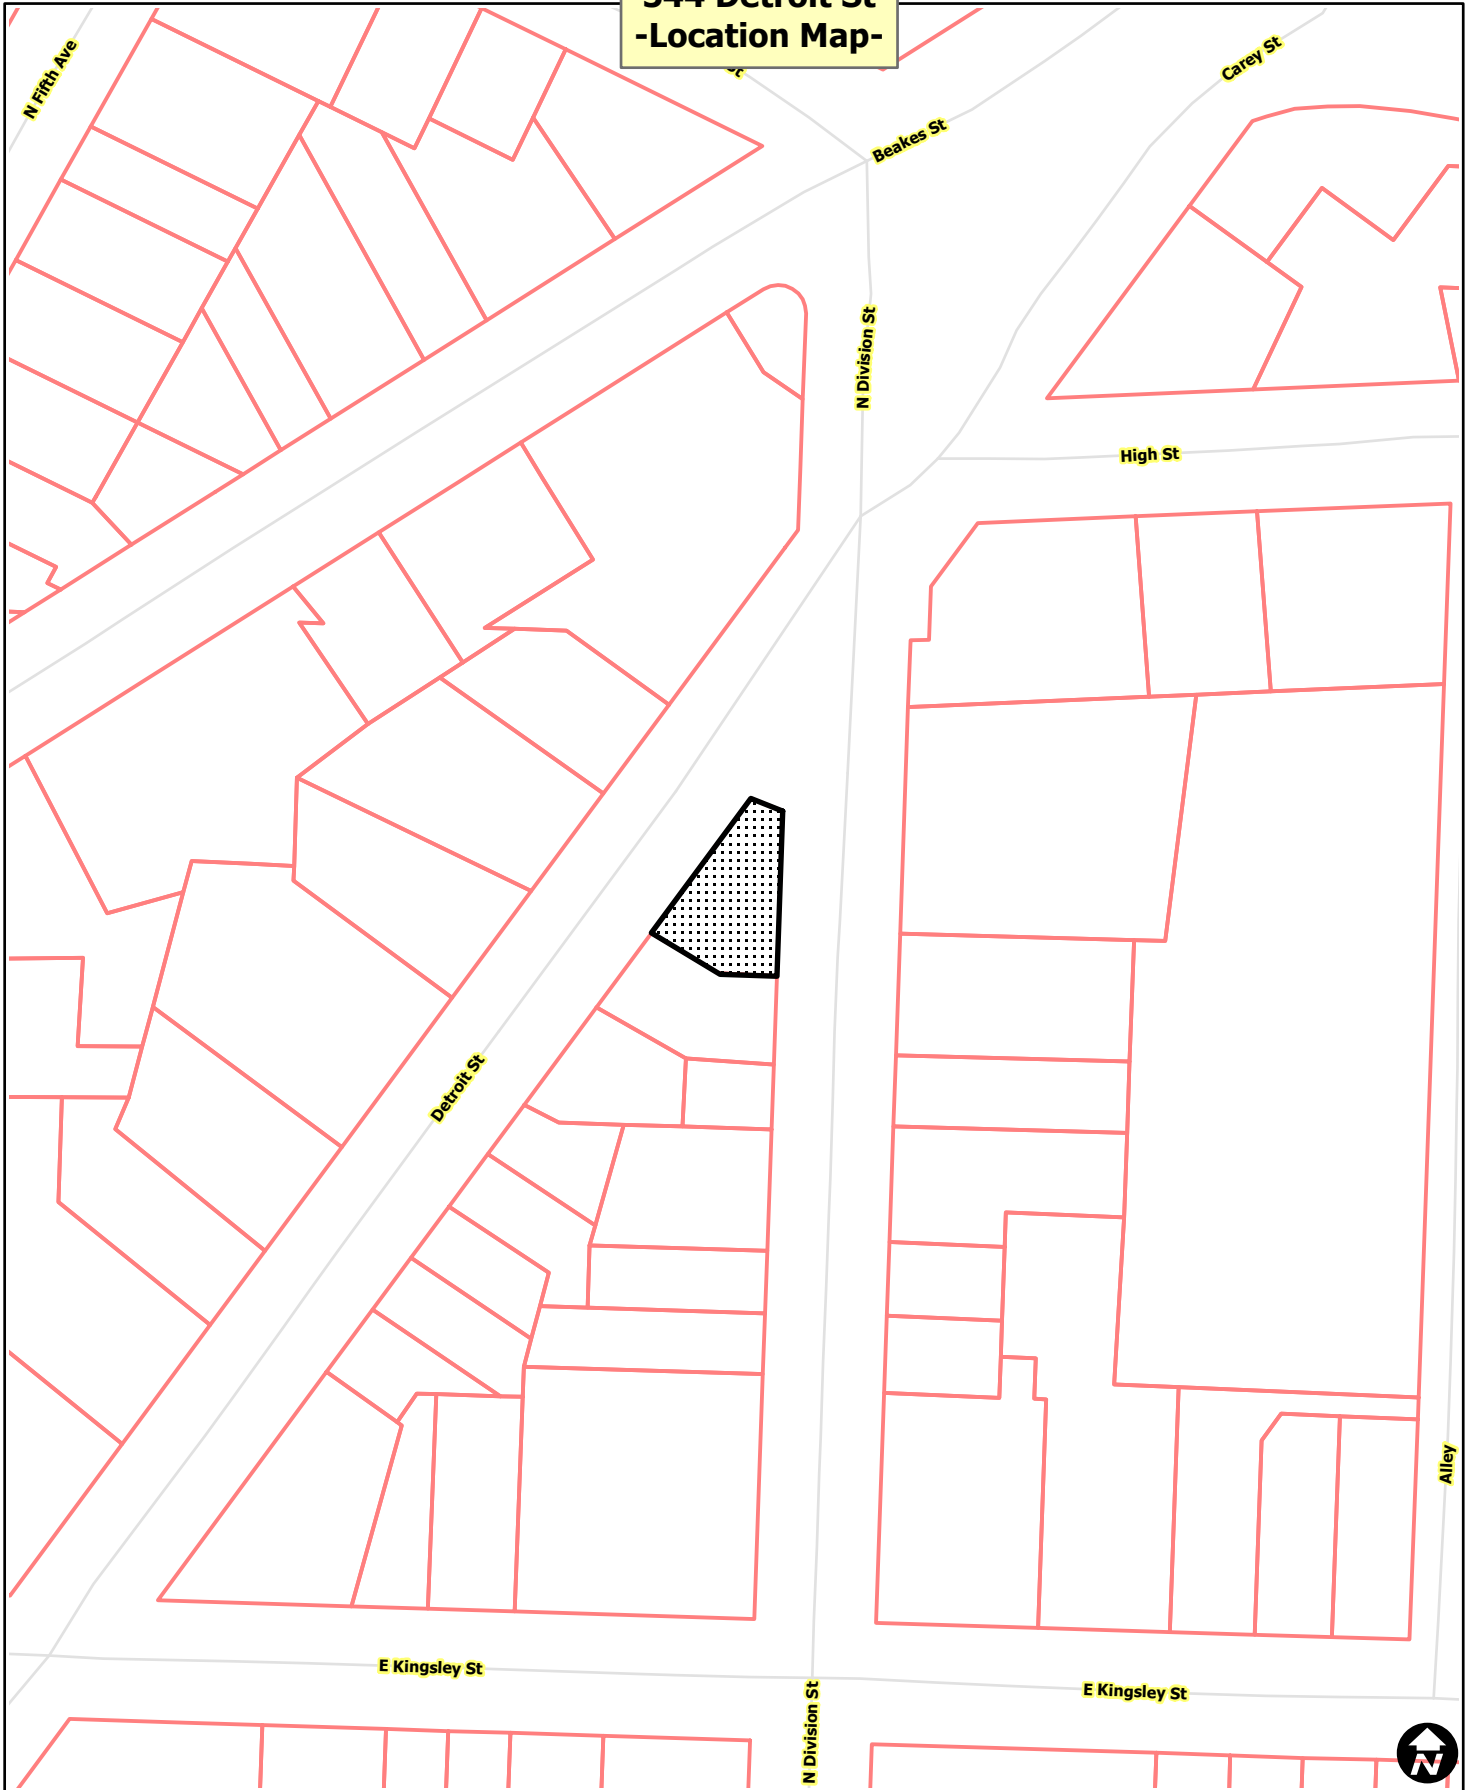

544 Detroit St -Location Map-

Railroads
 Parcel Property