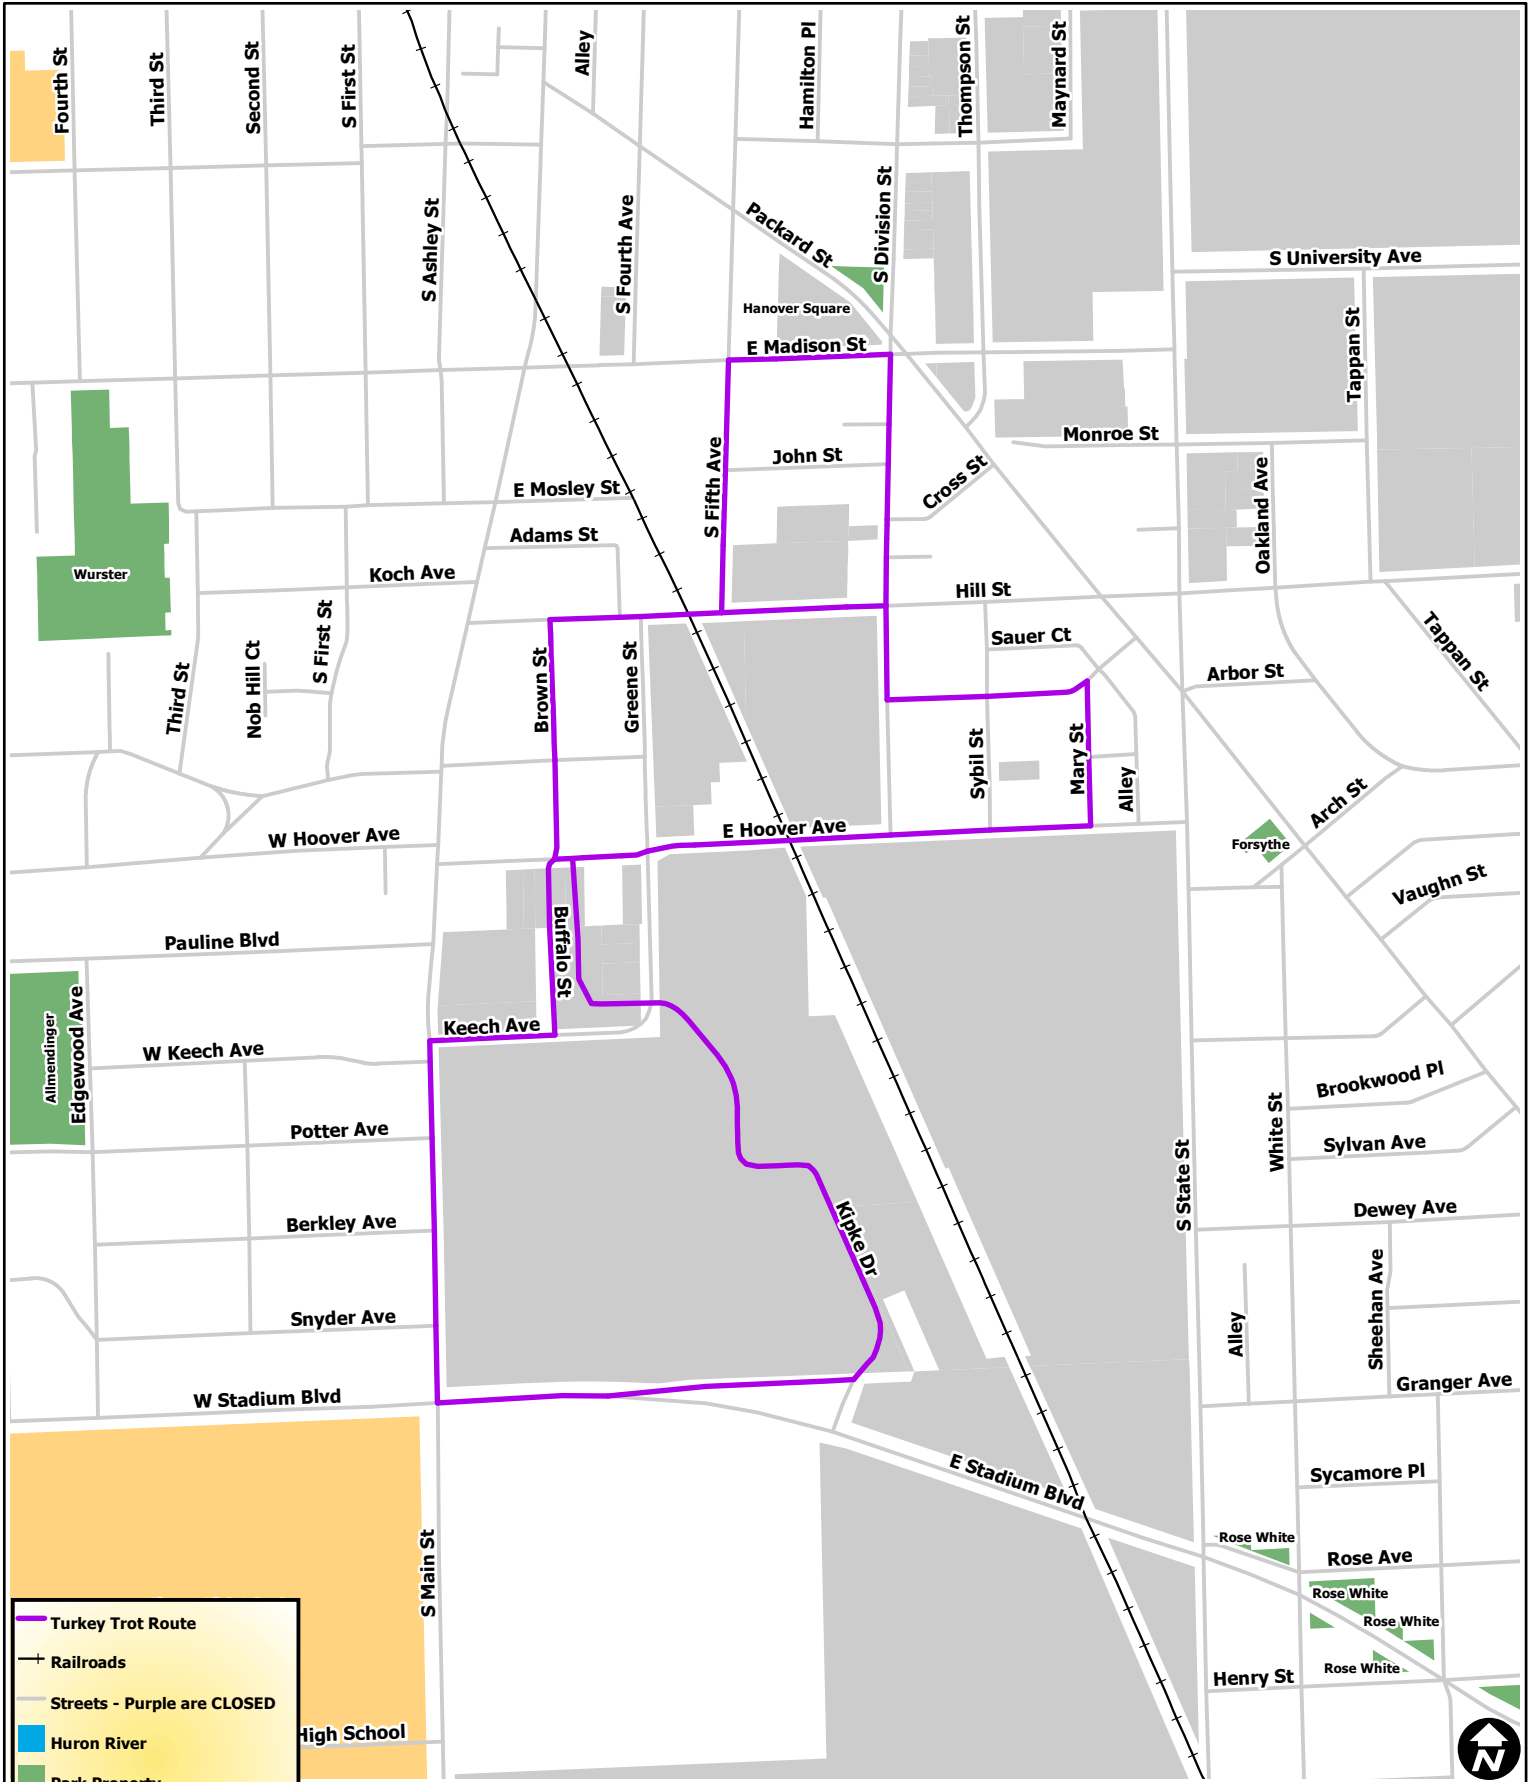

Turkey Trot

	Turkey Trot Route
	Railroads
	Streets - Purple are CLOSED
	Huron River
	Park Property
	School Property
	Non City Open Space Property
	University Property