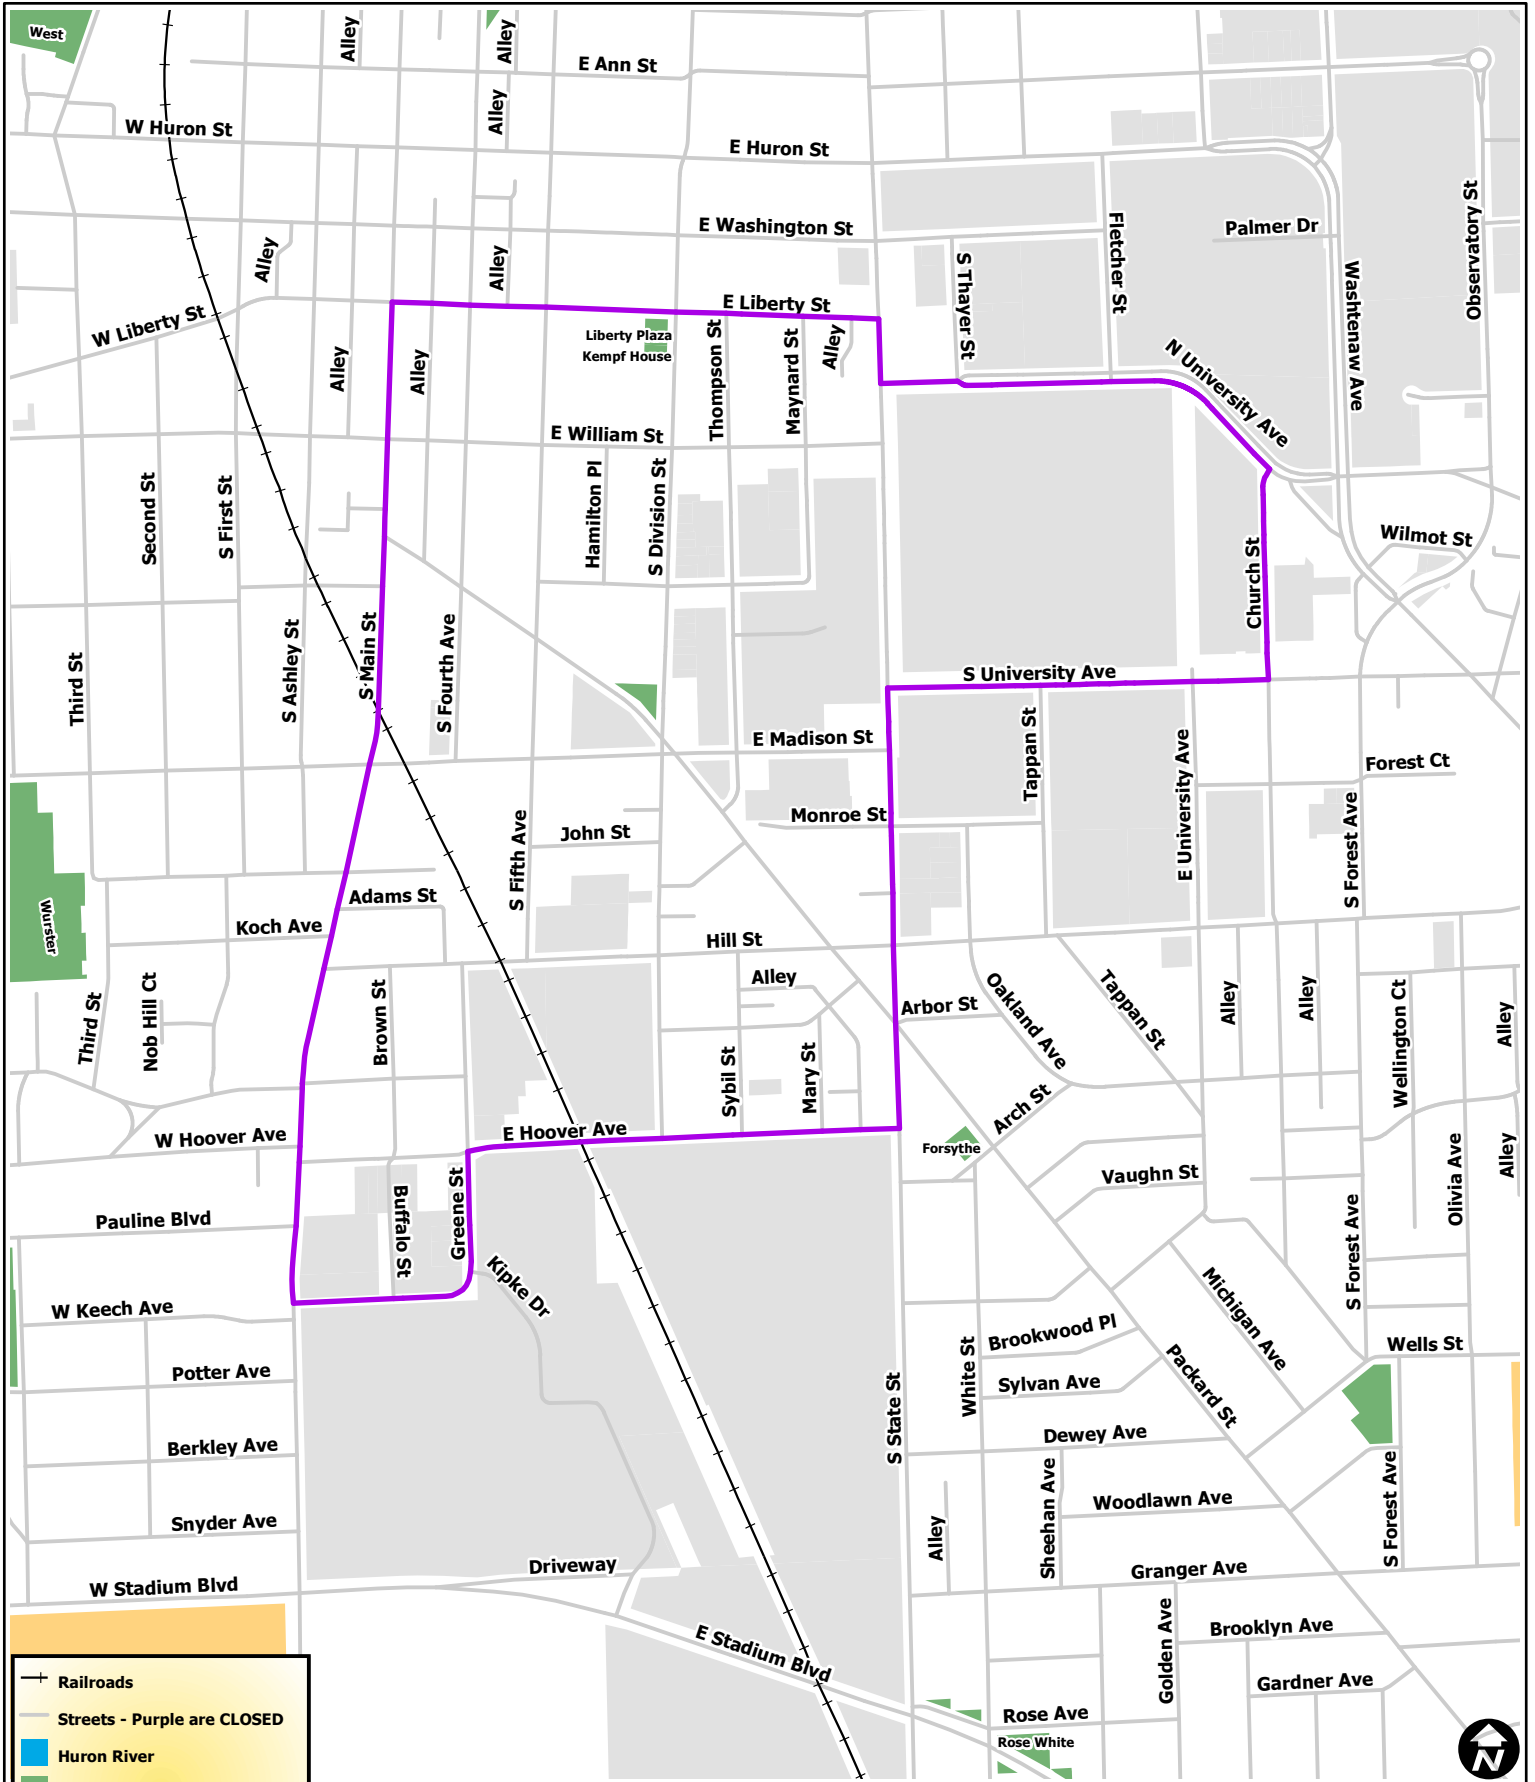

Leaders & Best 5k

	Railroads
	Streets - Purple are CLOSED
	Huron River
	Park Property
	School Property
	Non City Open Space Property
	University Property