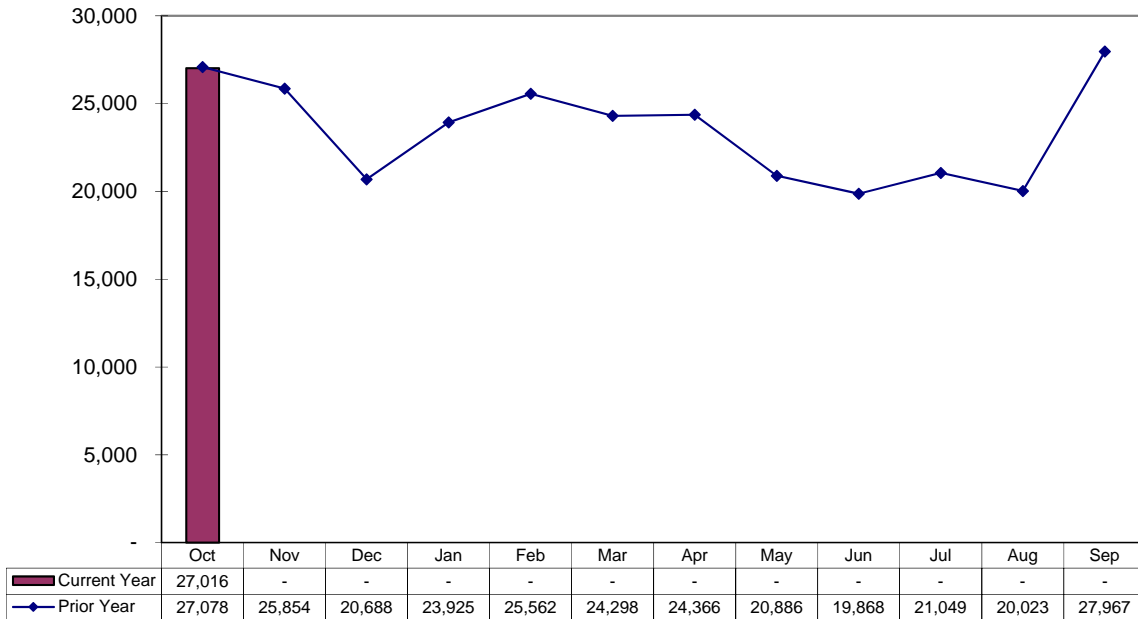

Average Weekday Passengers

October 2013

Fixed Route Average Weekday Passengers

A-Ride Average Weekday Passengers