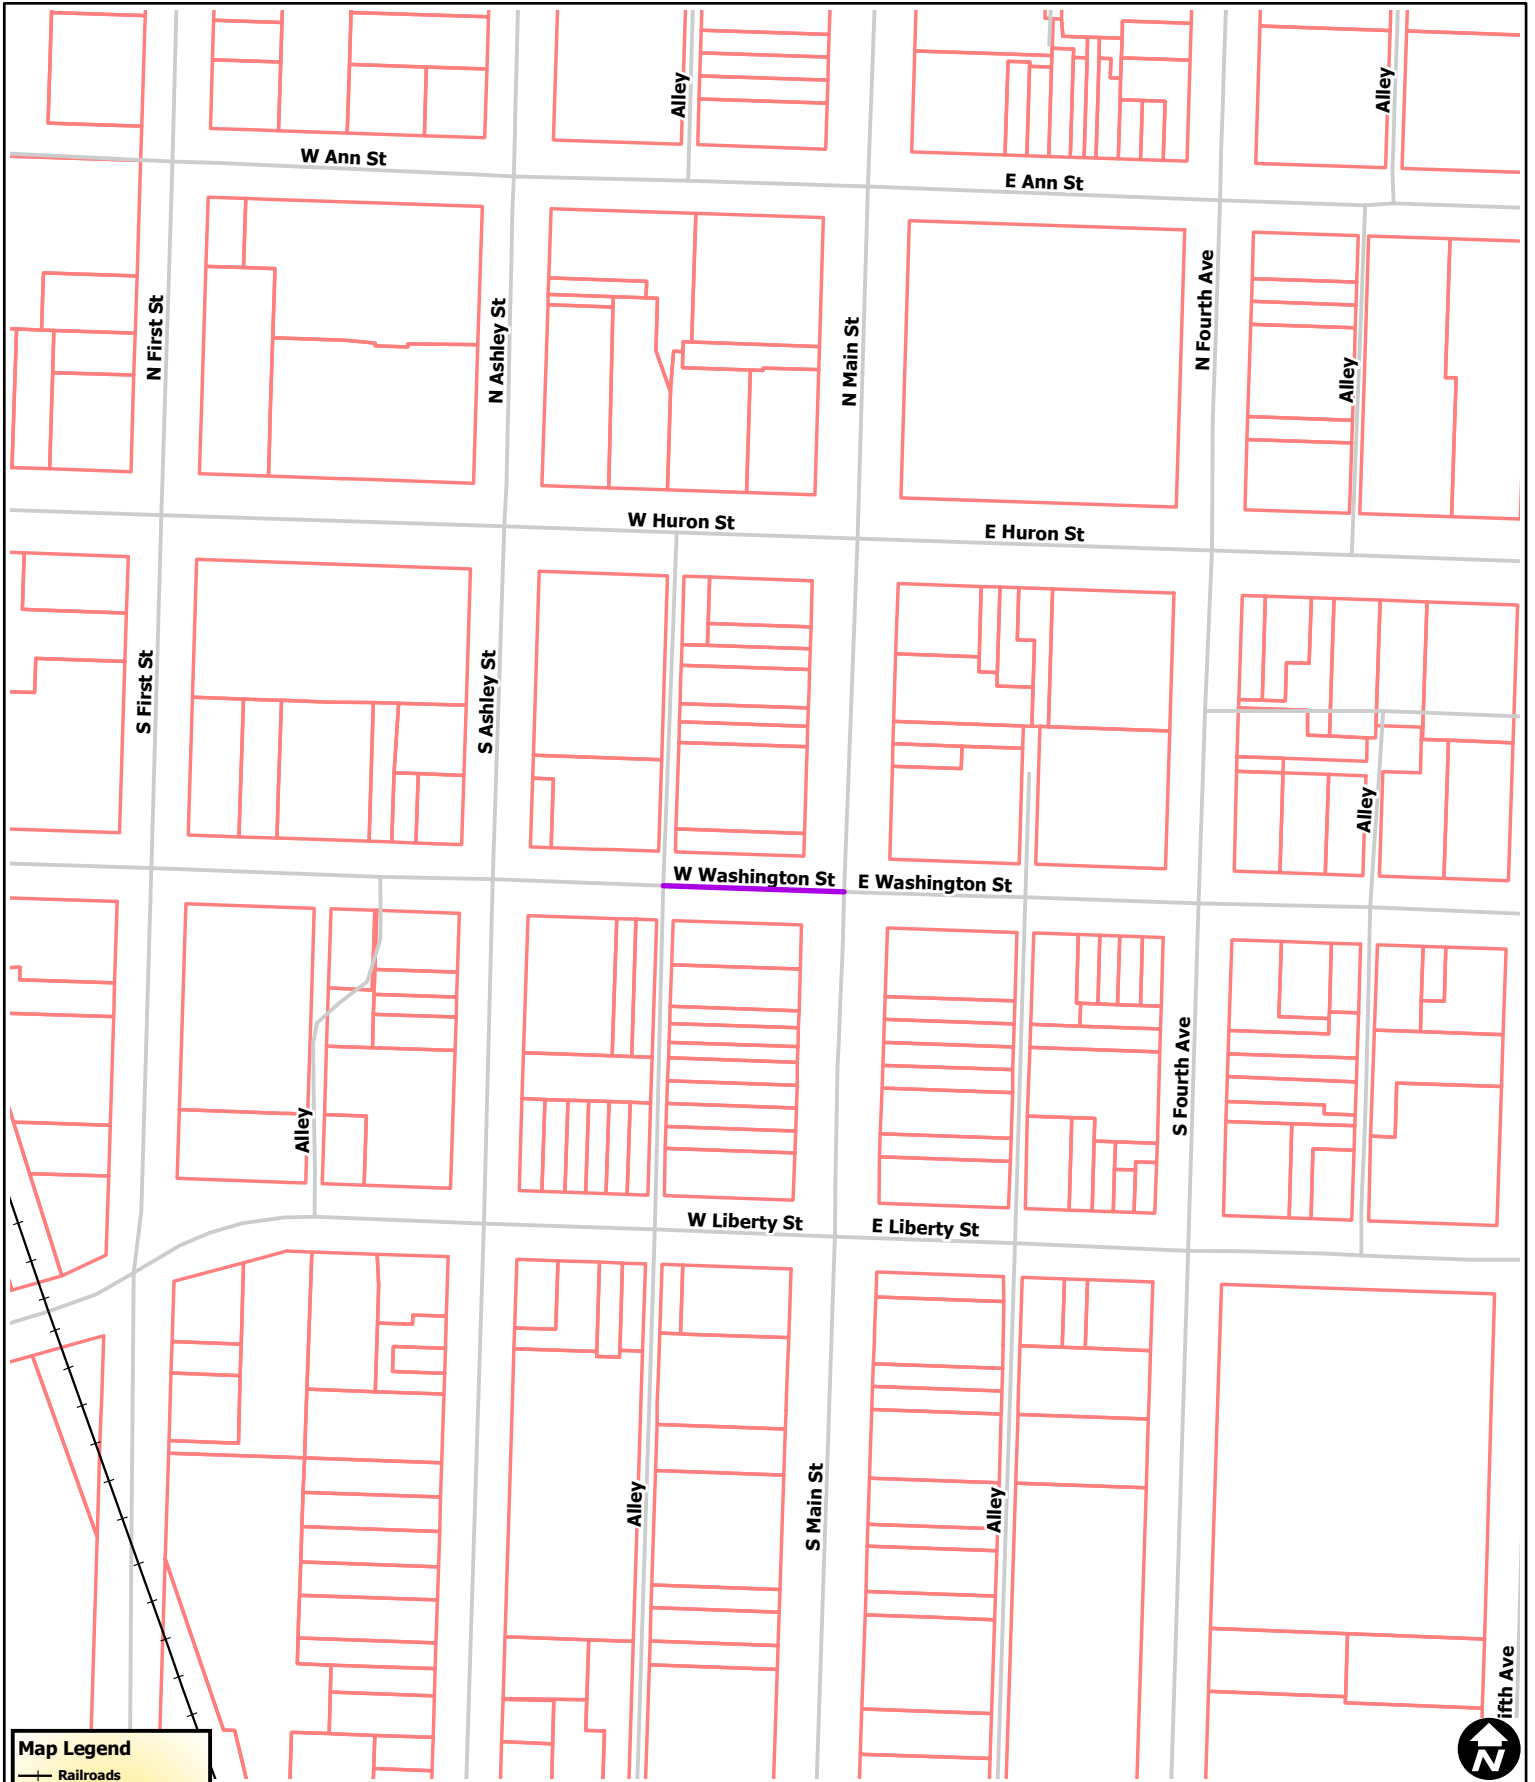

Oktoberfest - West Washington St.

Map Legend

- Railroads
- Street Centerlines
- Huron River
- Parcels
- Parks
- Schools
- Non City Open Spaces
- University

City of Ann Arbor Map Disclaimer:

Map Created: 7/27/2010