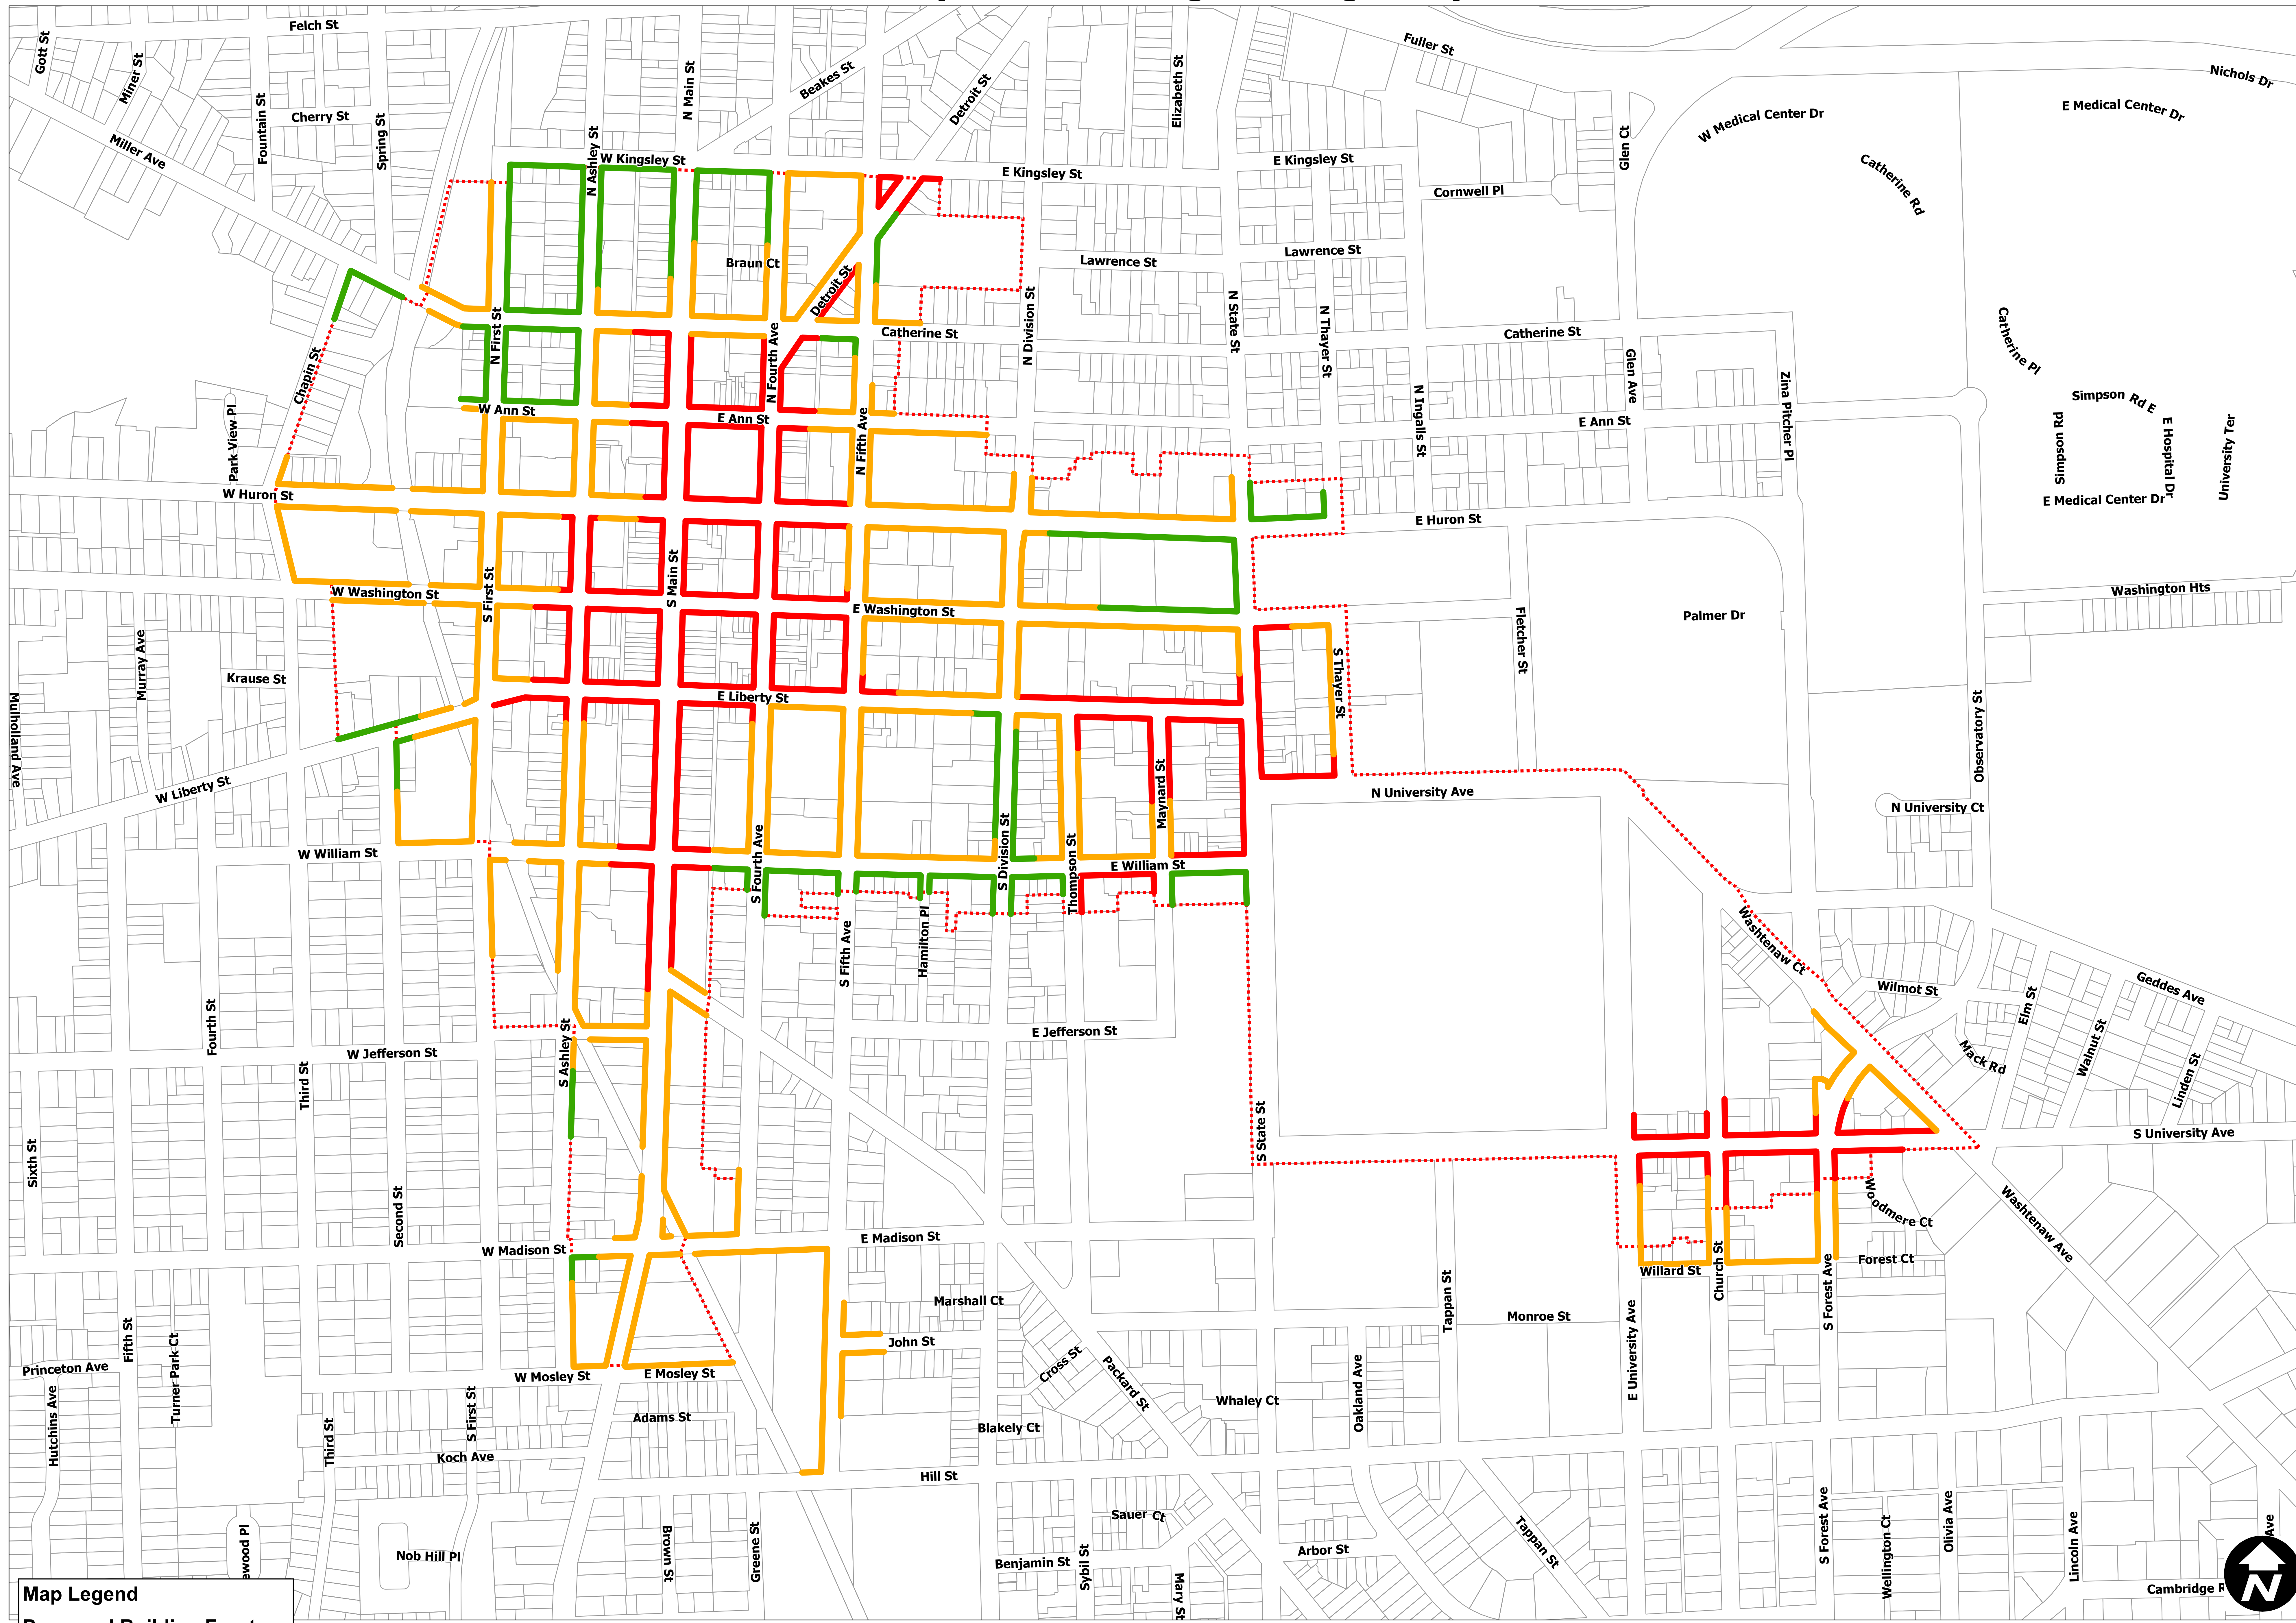

Proposed Building Frontage Map

Map Legend

- Primary
- Secondary
- Front Yard
- DDA Boundary

March 31st, 2009

Copyright 2009 City of Ann Arbor, Michigan