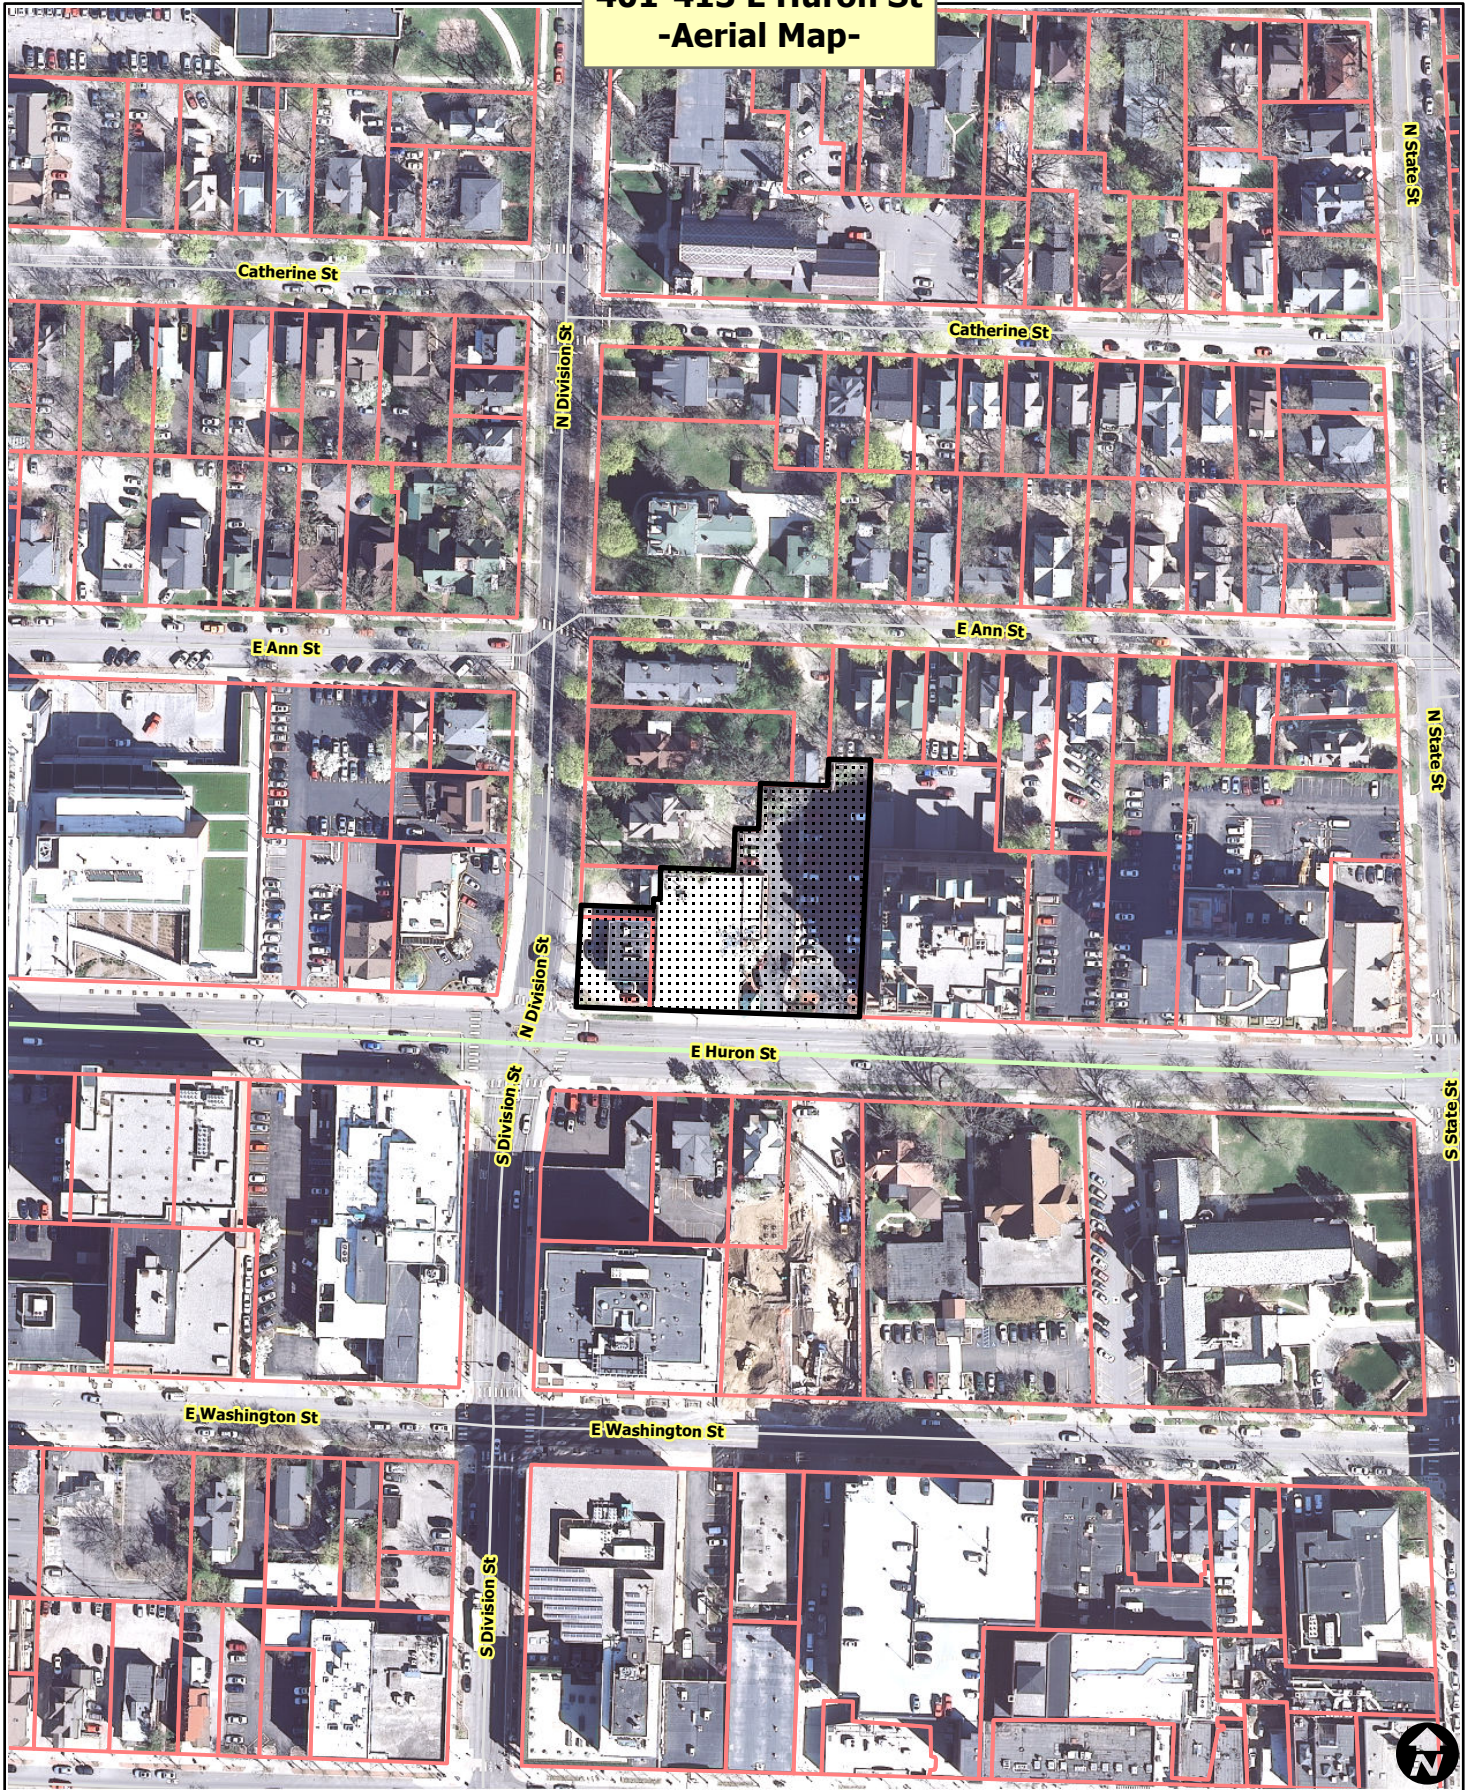

401-413 E Huron St -Aerial Map-

Railroads
Parcel Property