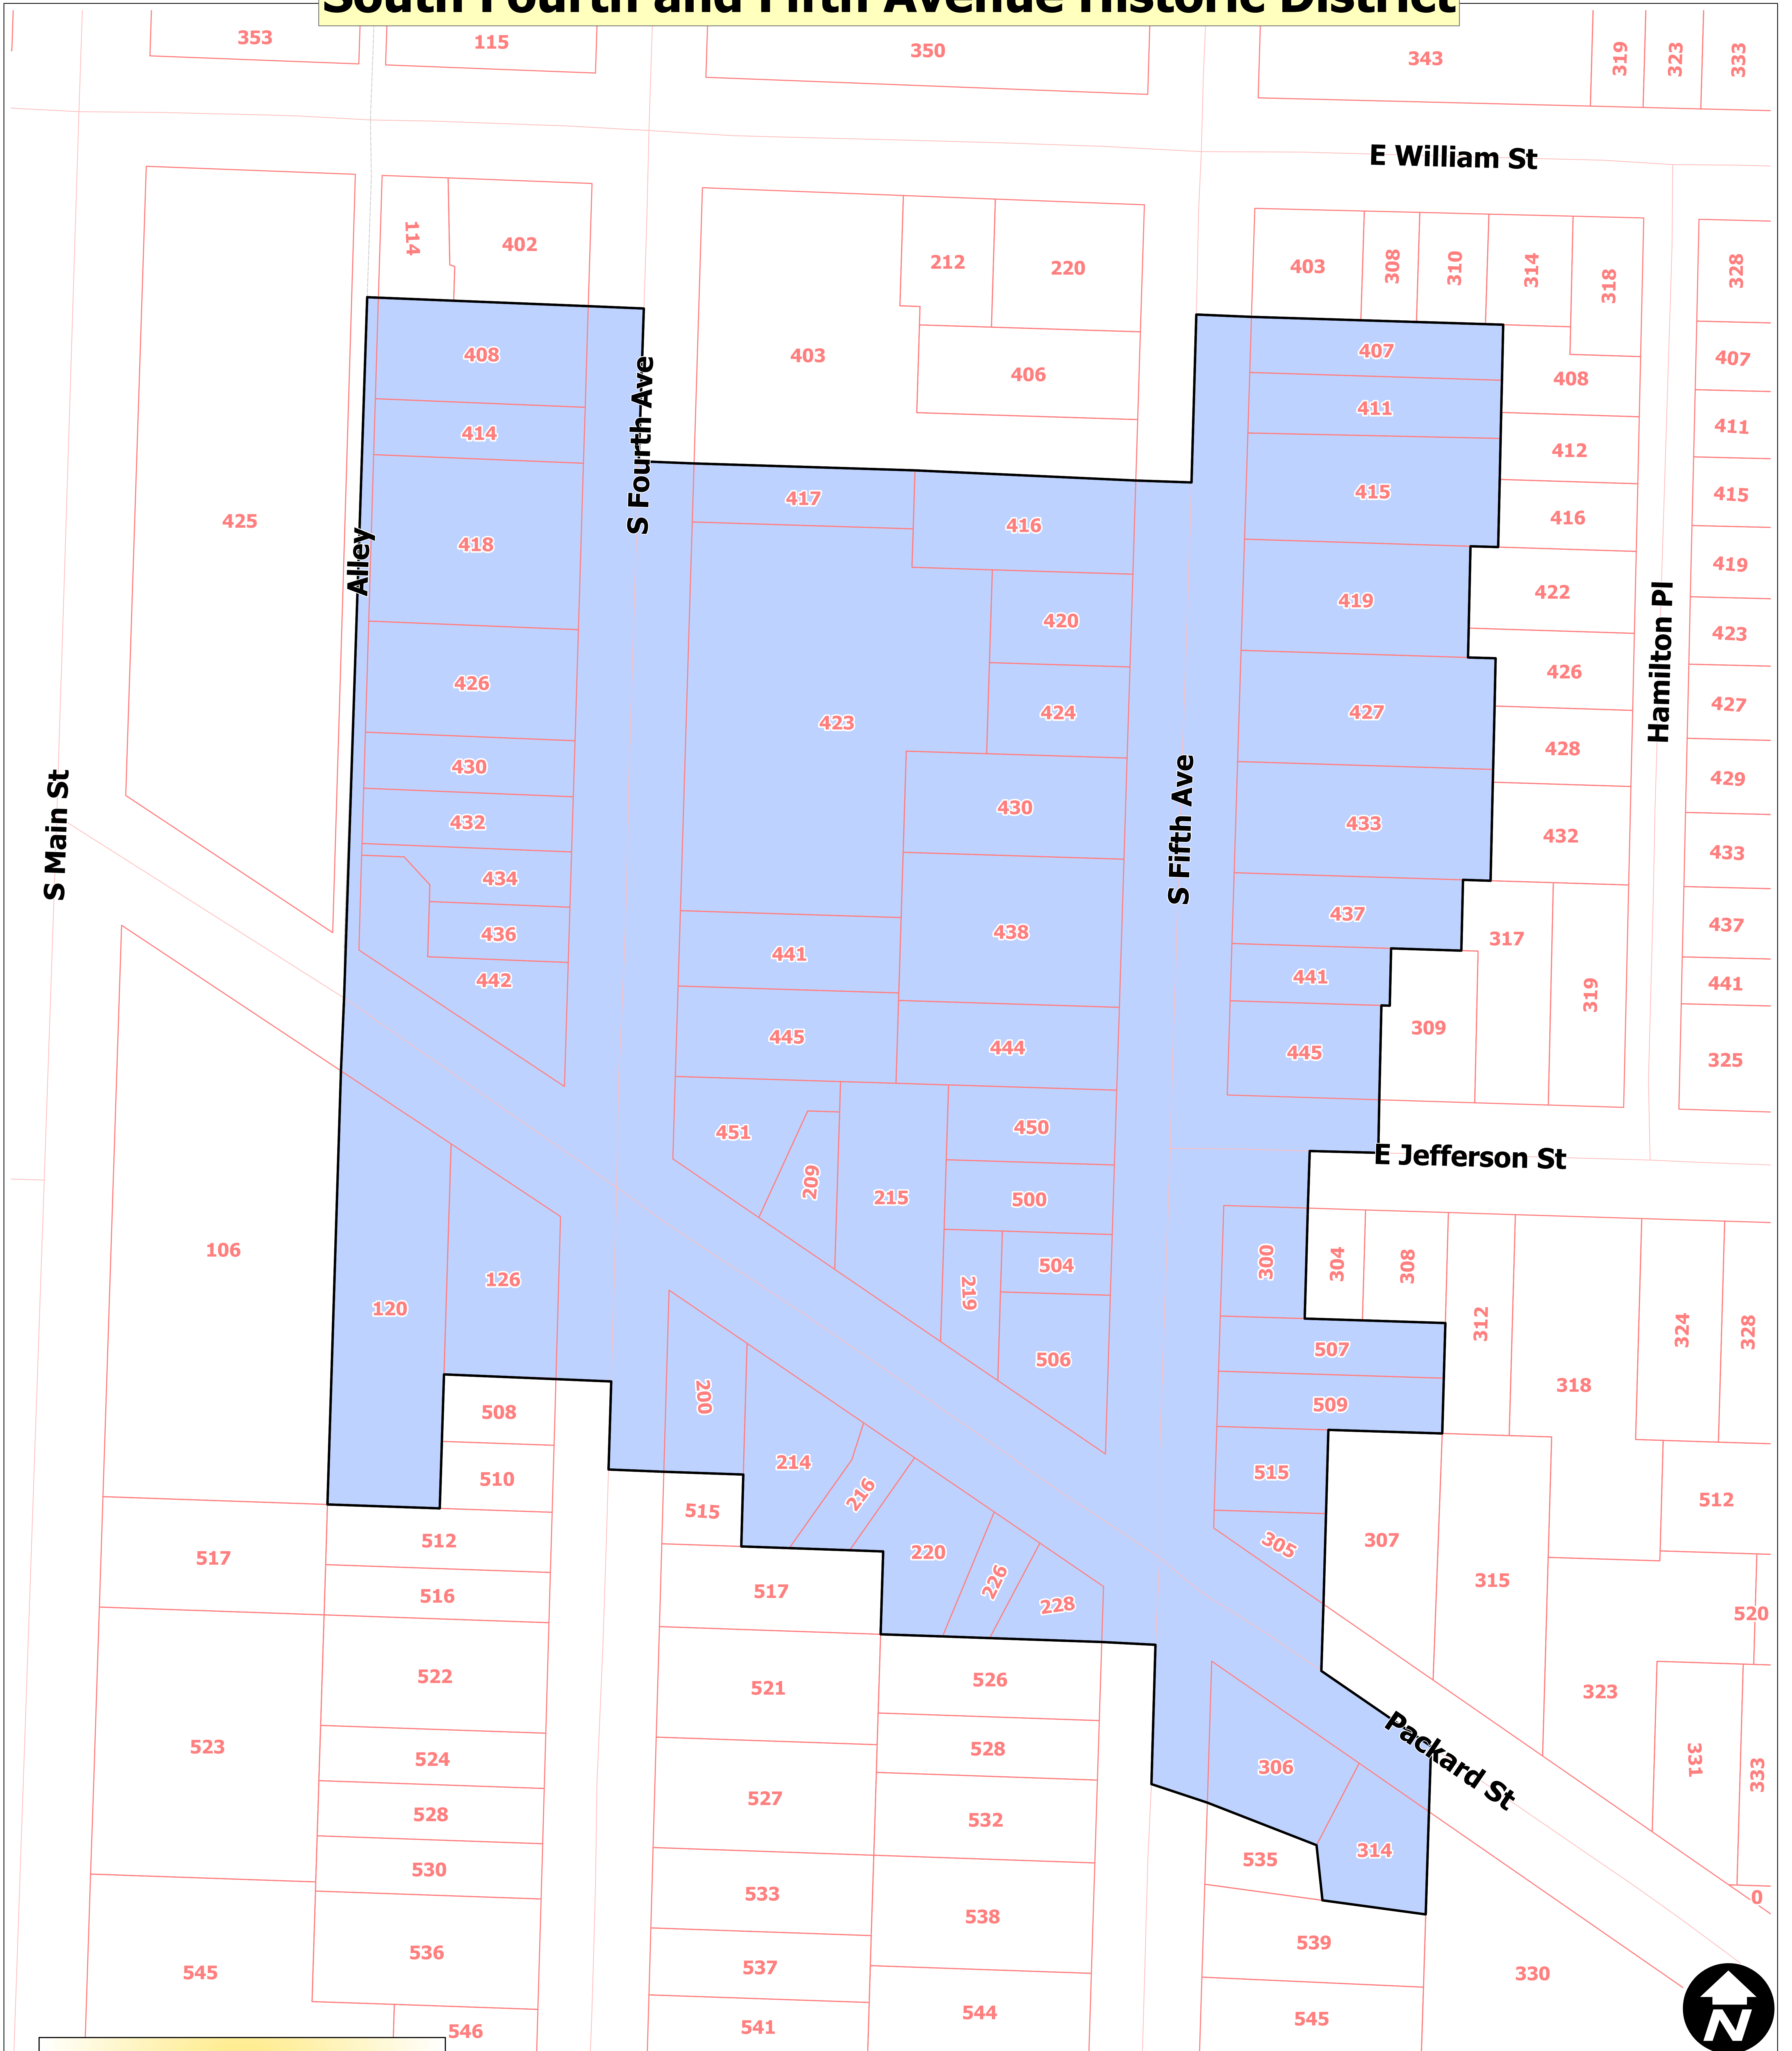

South Fourth and Fifth Avenue Historic District

Map Legend
□ Parcels
■ South Fourth and Fifth Avenue Historic District

City of Ann Arbor Map Disclaimer
No part of this product shall be reproduced or transmitted in any form or by any means, electronic or mechanical, for any purpose, without prior written permission from the City of Ann Arbor.
This map complies with National Map Accuracy Standards for mapping at 1 Inch = 100 Feet. The City of Ann Arbor and its mapping contractors assume no legal representation for the content and/or inappropriate use of information on this map.
Map Created: 6/14/2010