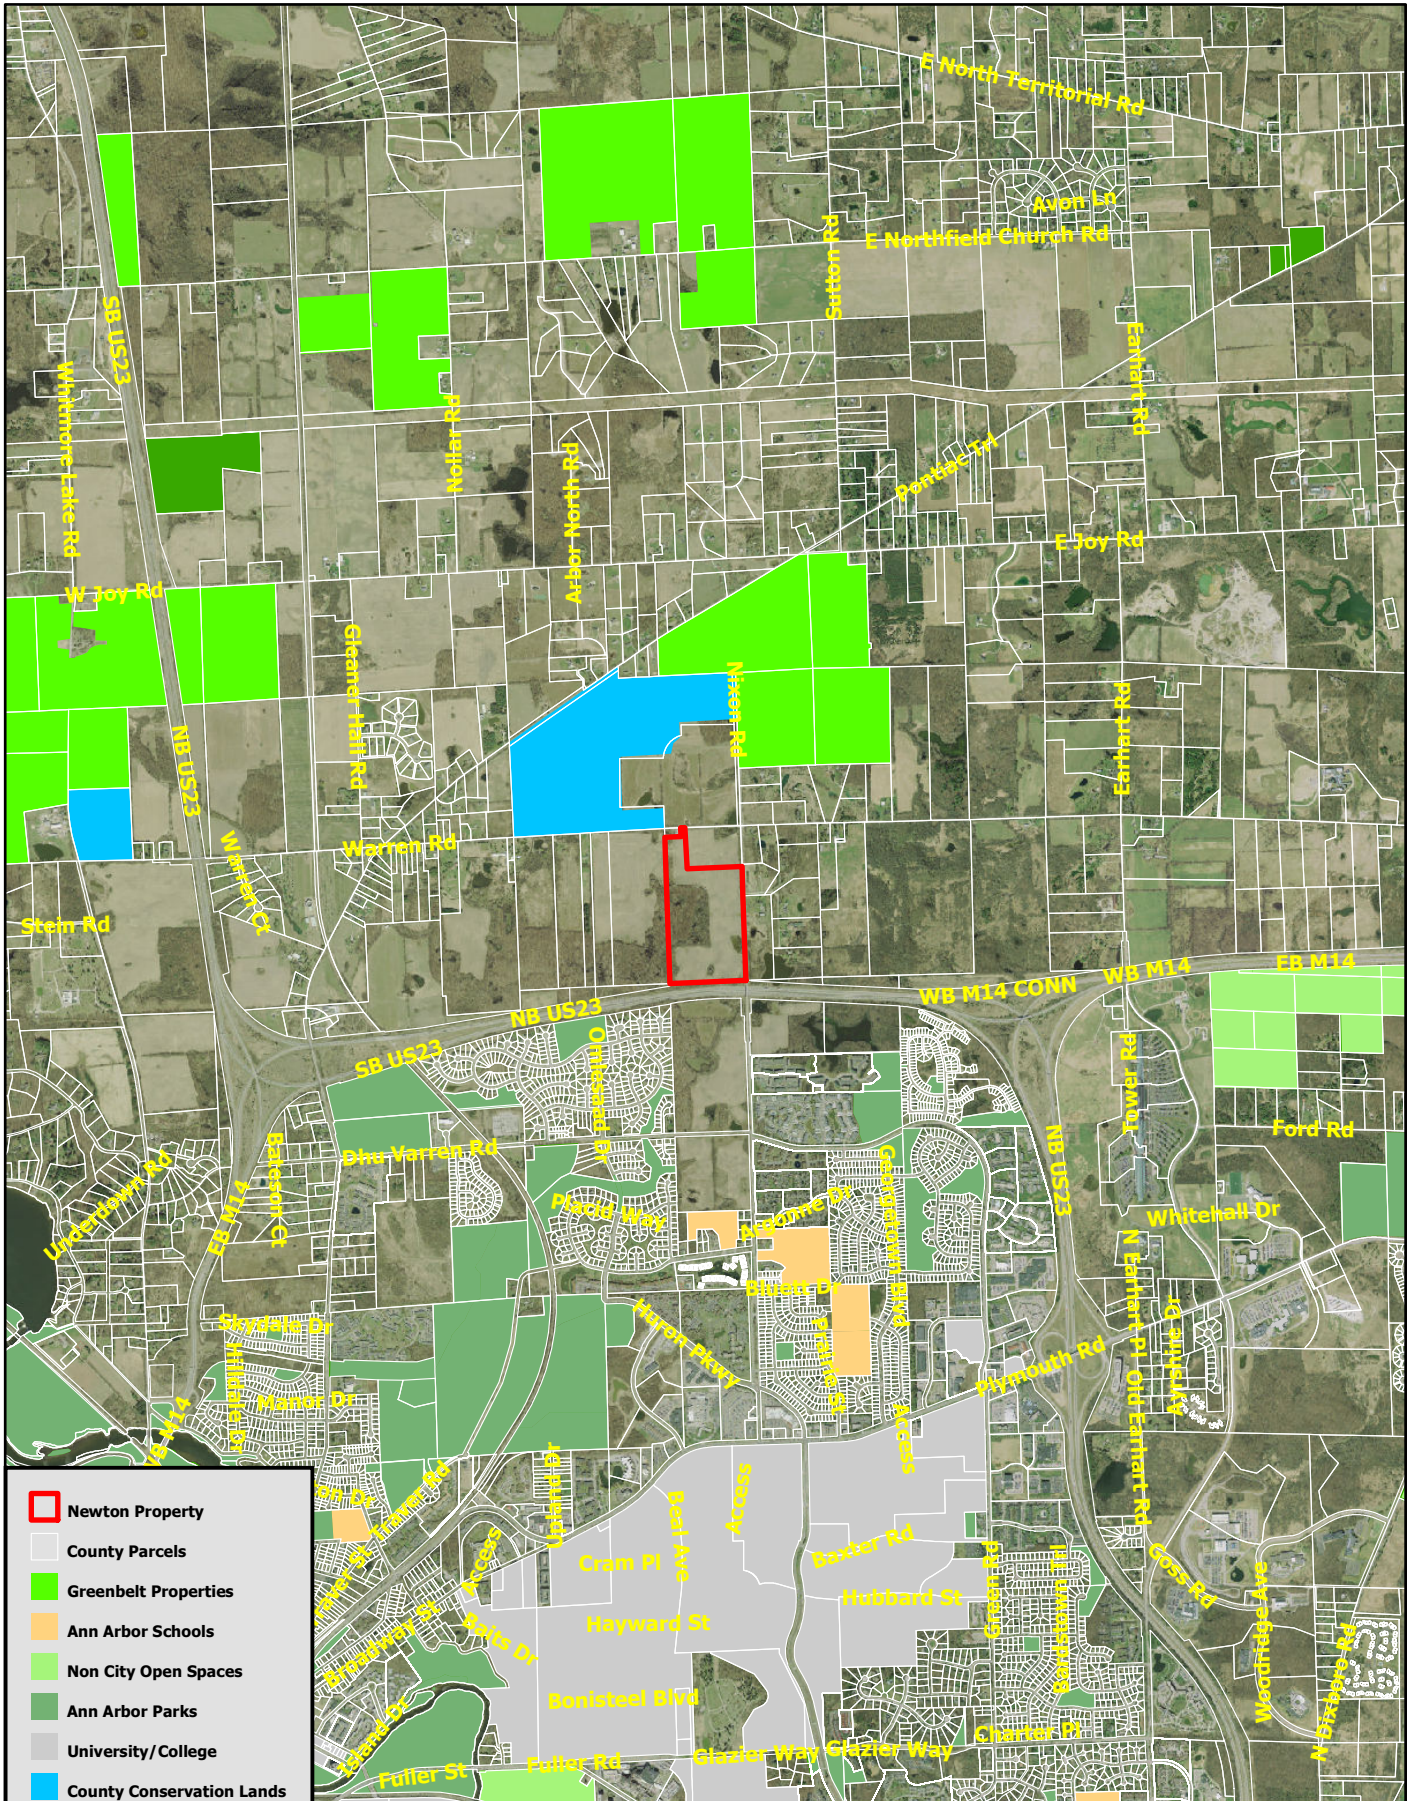

# Owner: James Newton

- Newton Property
- County Parcels
- Greenbelt Properties
- Ann Arbor Schools
- Non City Open Spaces
- Ann Arbor Parks
- University/College
- County Conservation Lands
- County Parks/Preserves