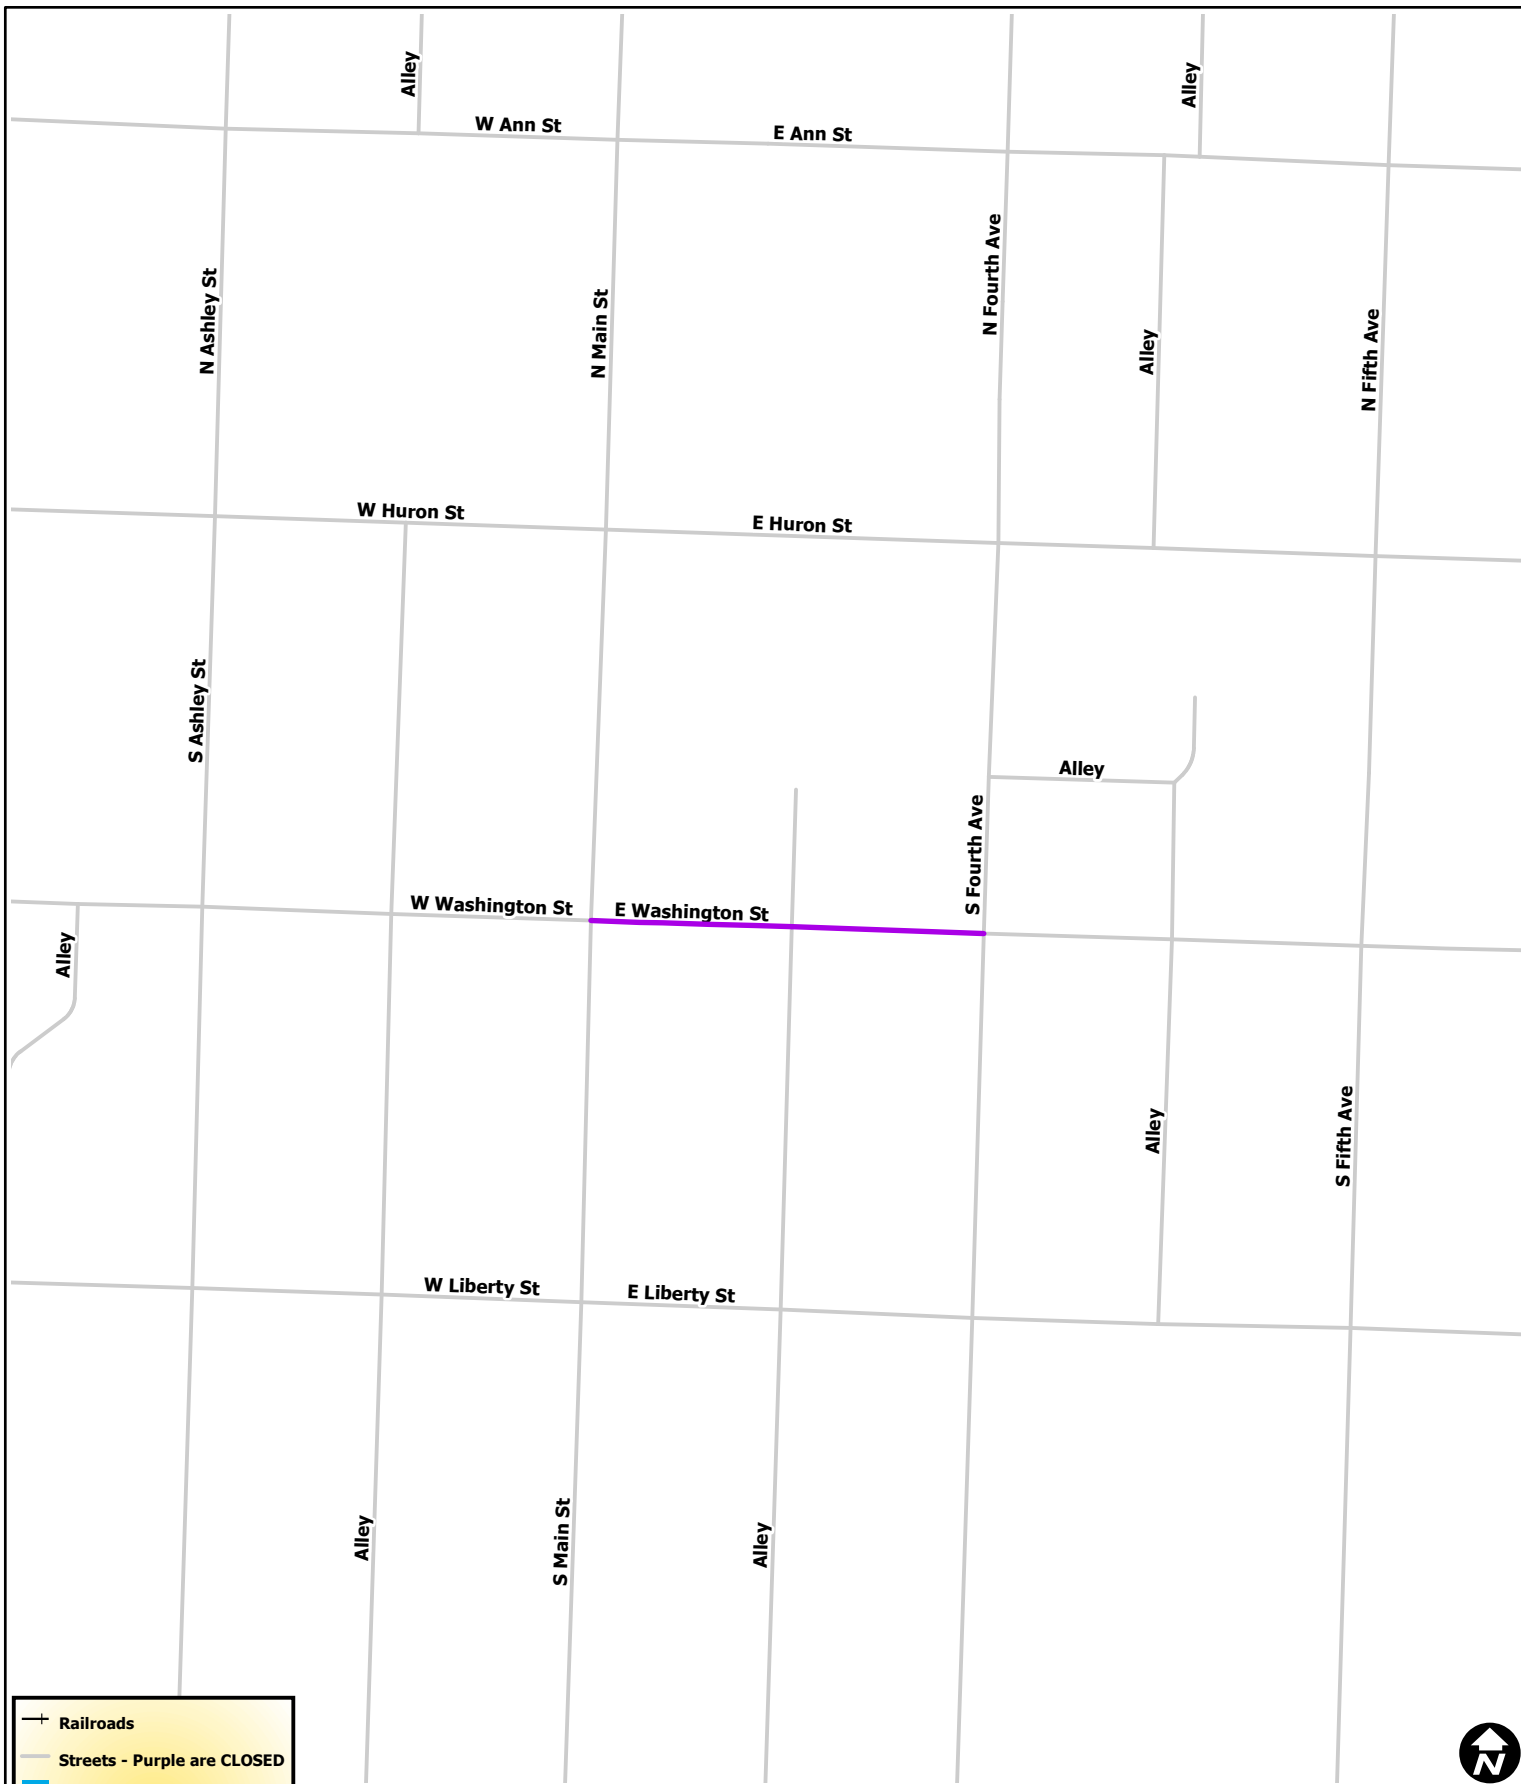

Lite Bike

	Railroads
	Streets - Purple are CLOSED
	Huron River
	Park Property
	School Property
	University Property

City of Ann Arbor Map Disclaimer:

Map Created: 6/24/2013