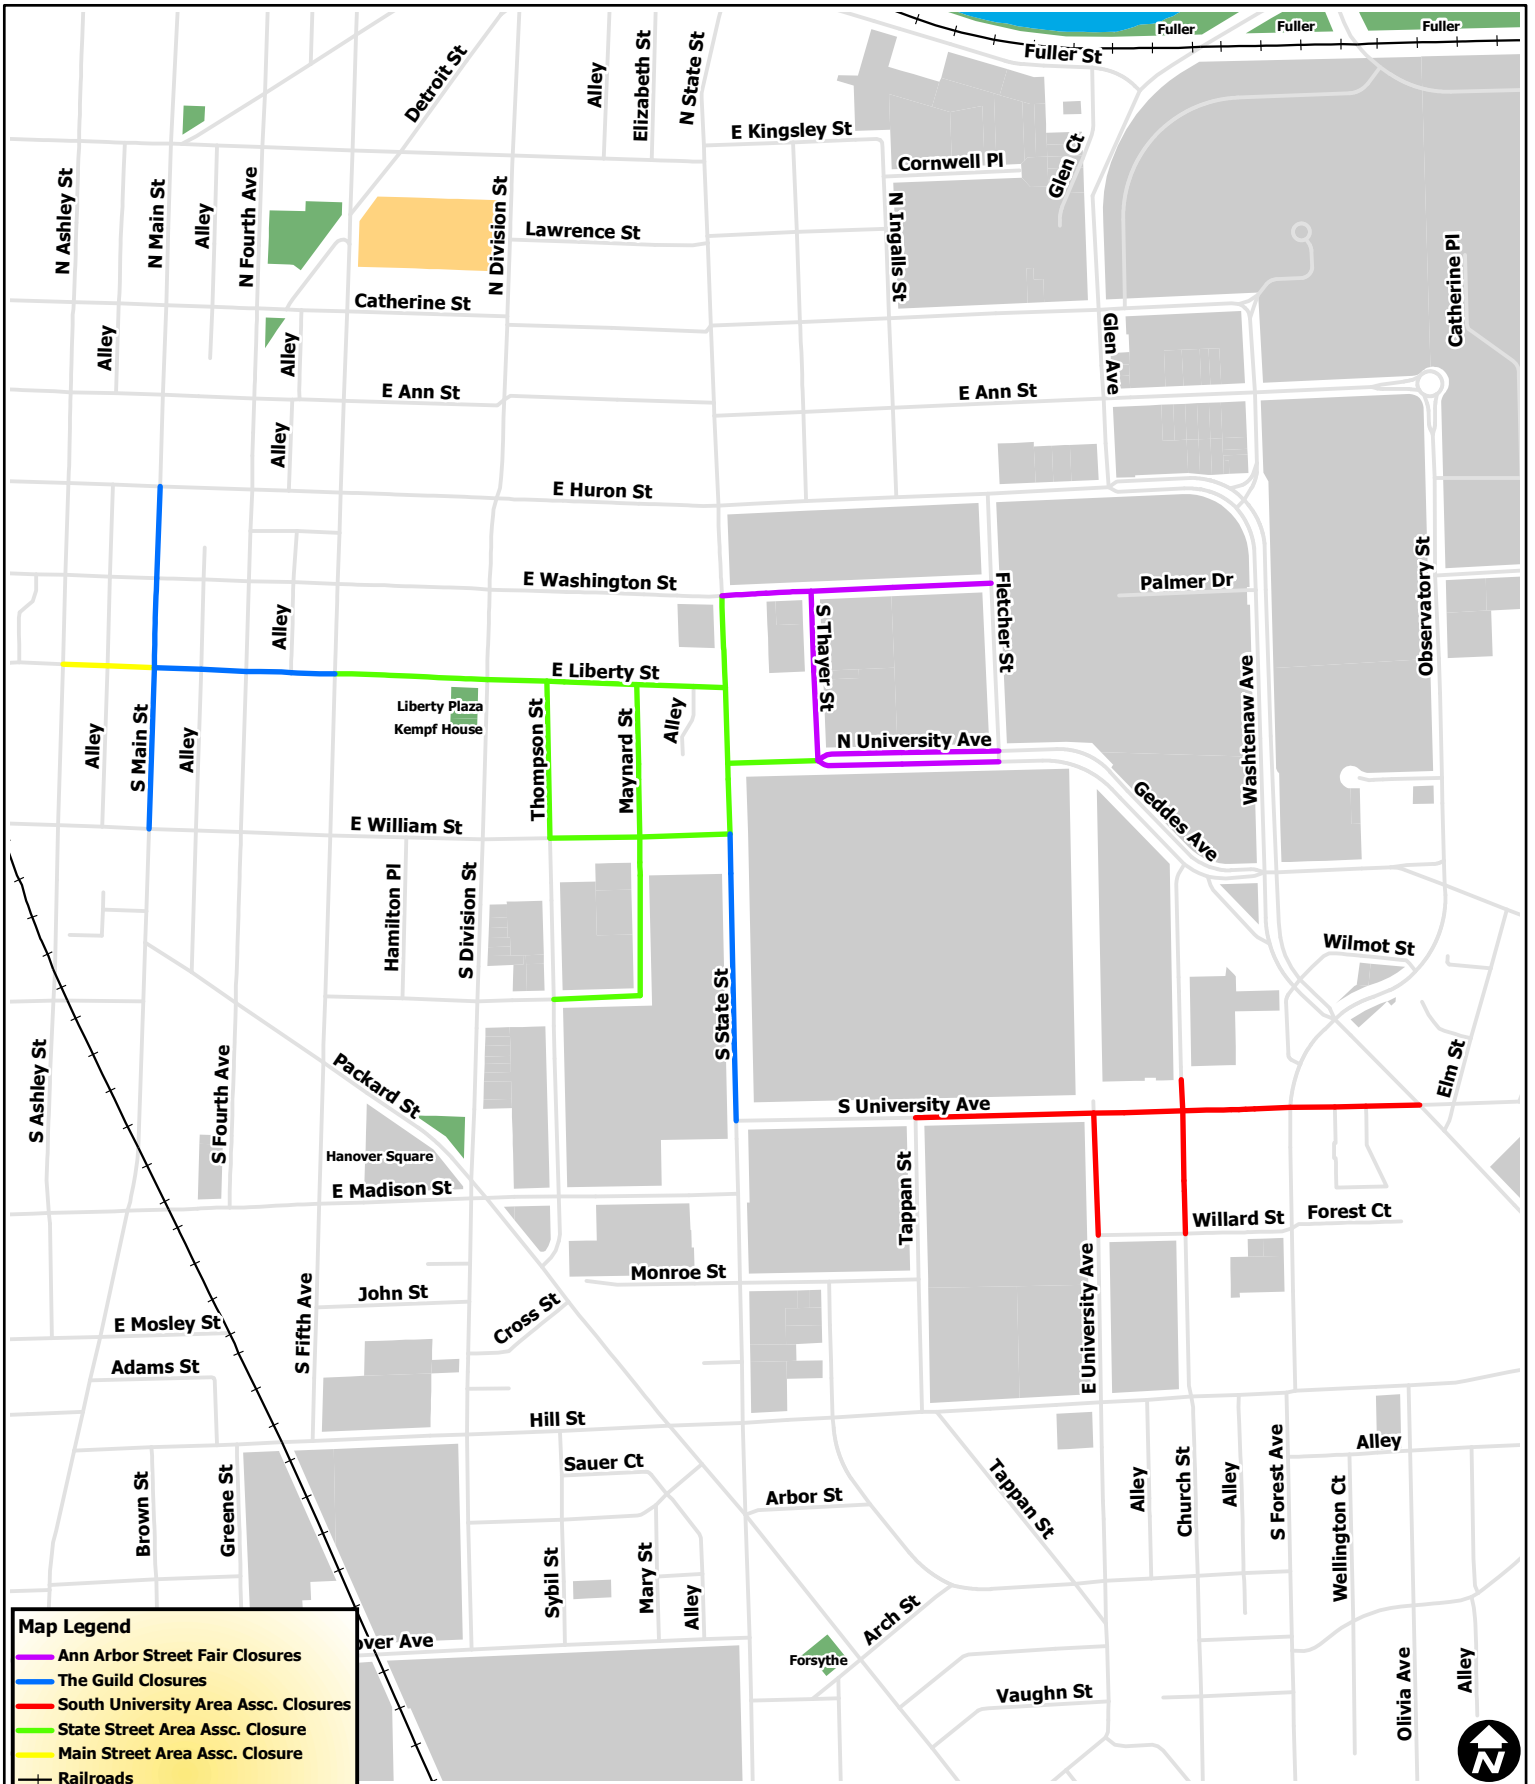

Ann Arbor Art Fair

Map Legend

- Ann Arbor Street Fair Closures
- The Guild Closures
- South University Area Assoc. Closures
- State Street Area Assoc. Closure
- Main Street Area Assoc. Closure
- Railroads
- Streets - Purple are CLOSED
- Huron River
- Park Property
- School Property
- Non City Open Space Property
- University Property