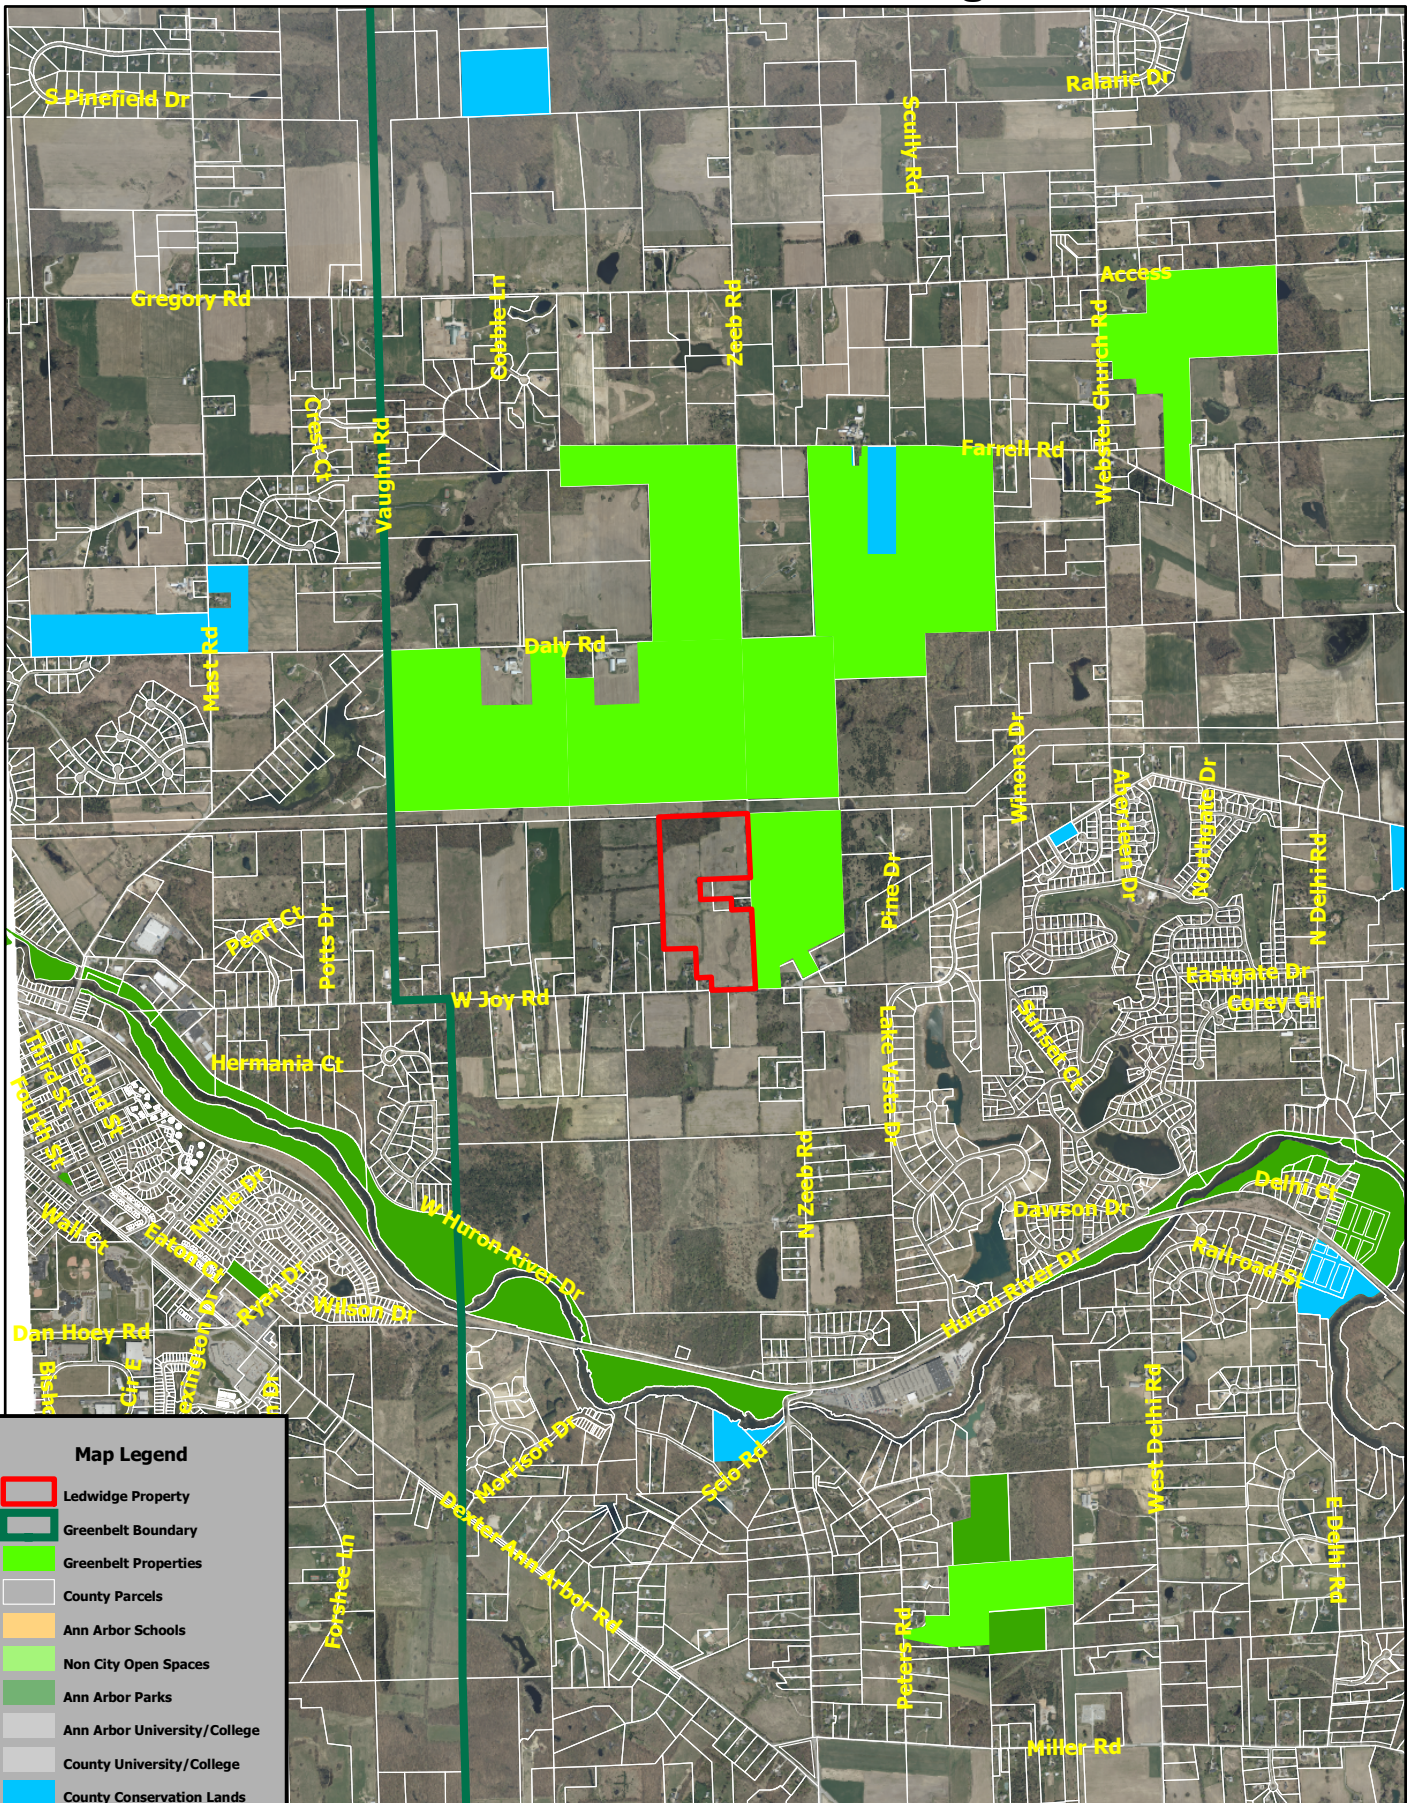

Owner: Norman Ledwidge

Map Legend

- Ledwidge Property
- Greenbelt Boundary
- Greenbelt Properties
- County Parcels
- Ann Arbor Schools
- Non City Open Spaces
- Ann Arbor Parks
- Ann Arbor University/College
- County University/College
- County Conservation Lands
- County Parks/Preserves