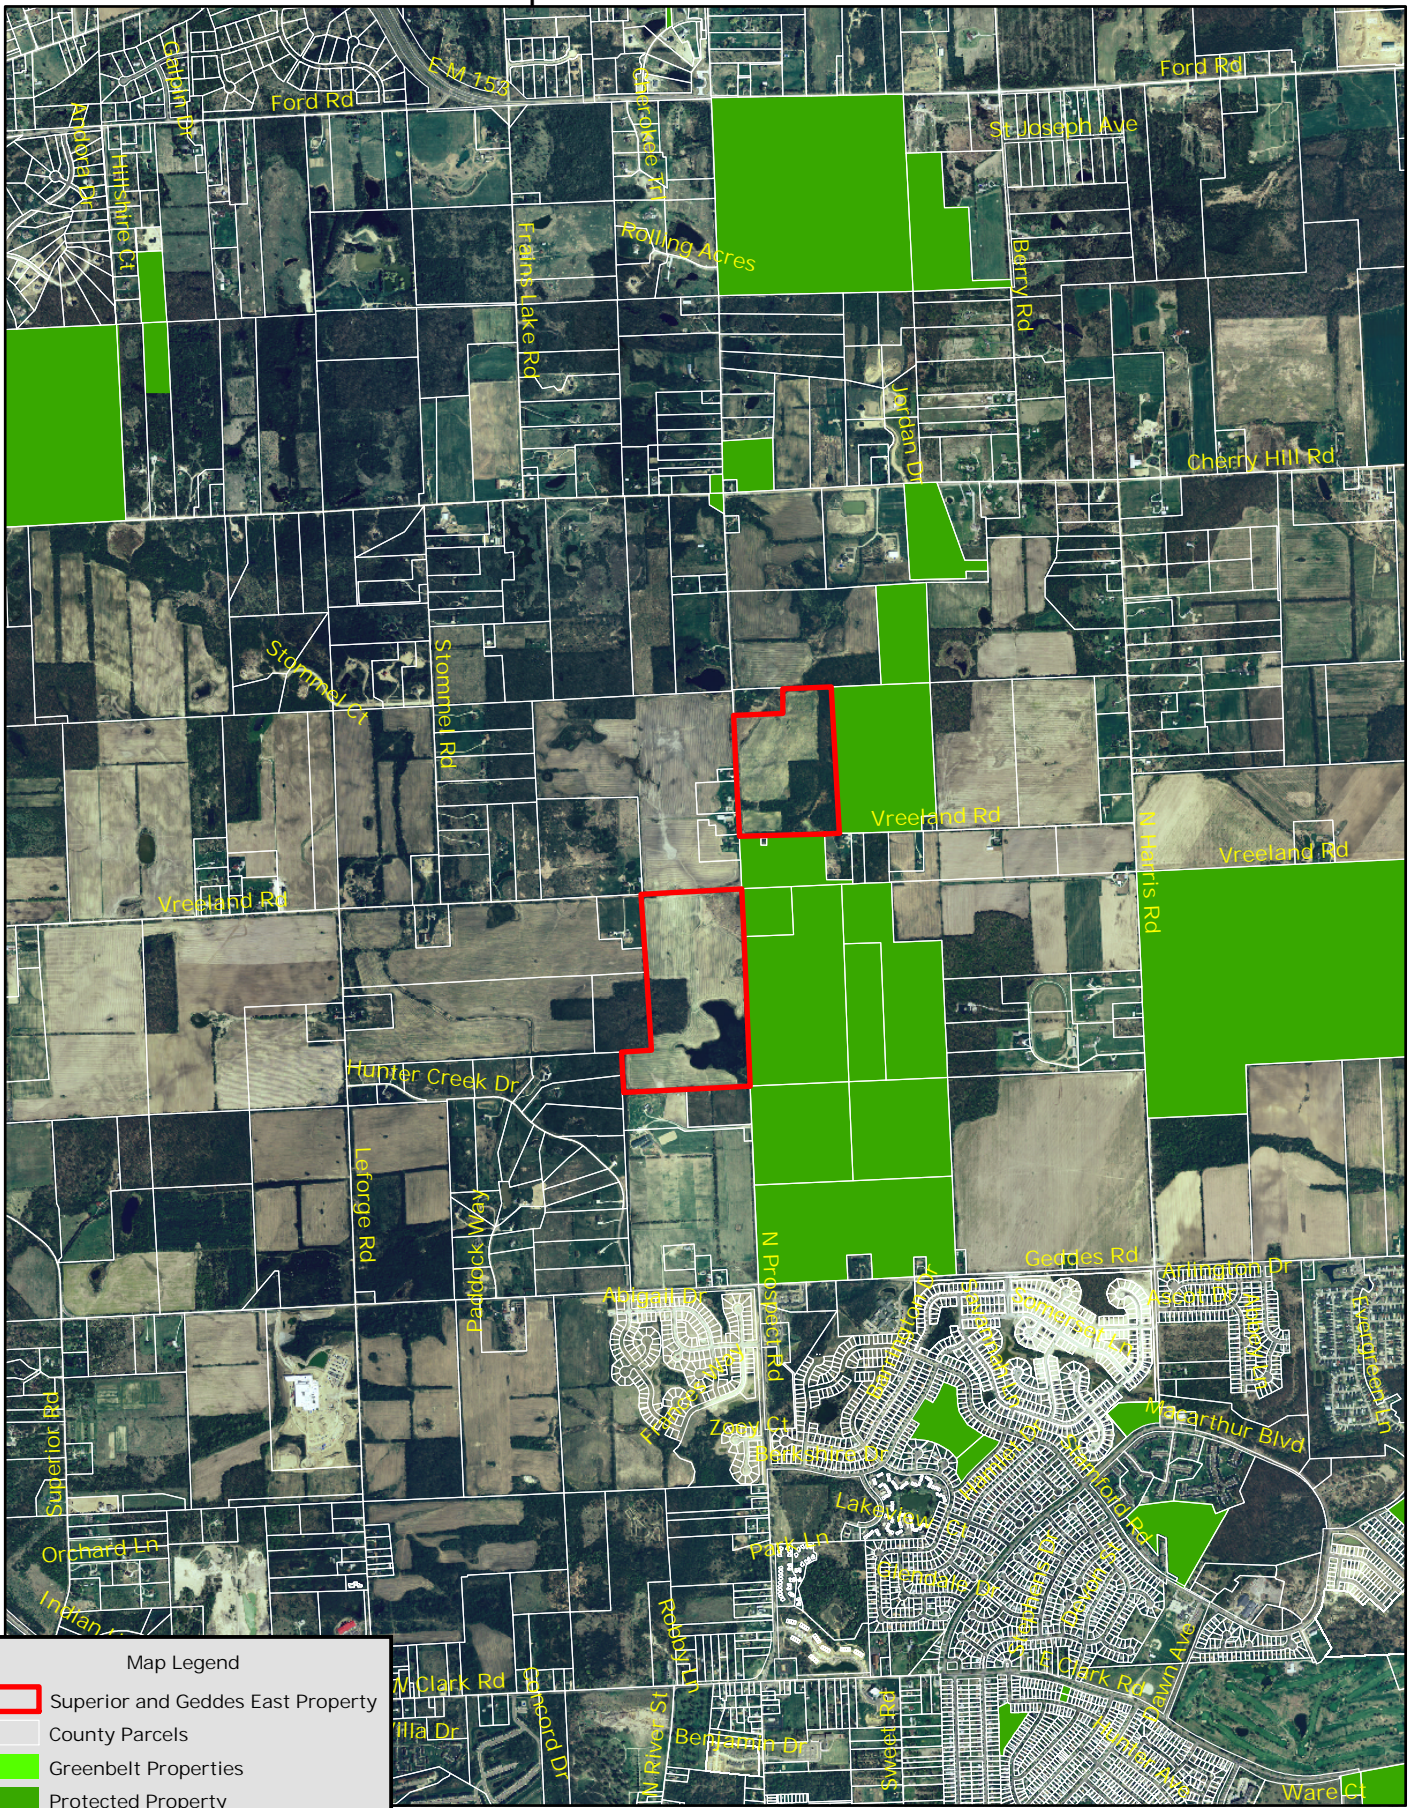

Owner: Superior and Geddes East LLC

Map Legend

-  Superior and Geddes East Property
-  County Parcels
-  Greenbelt Properties
-  Protected Property
-  University