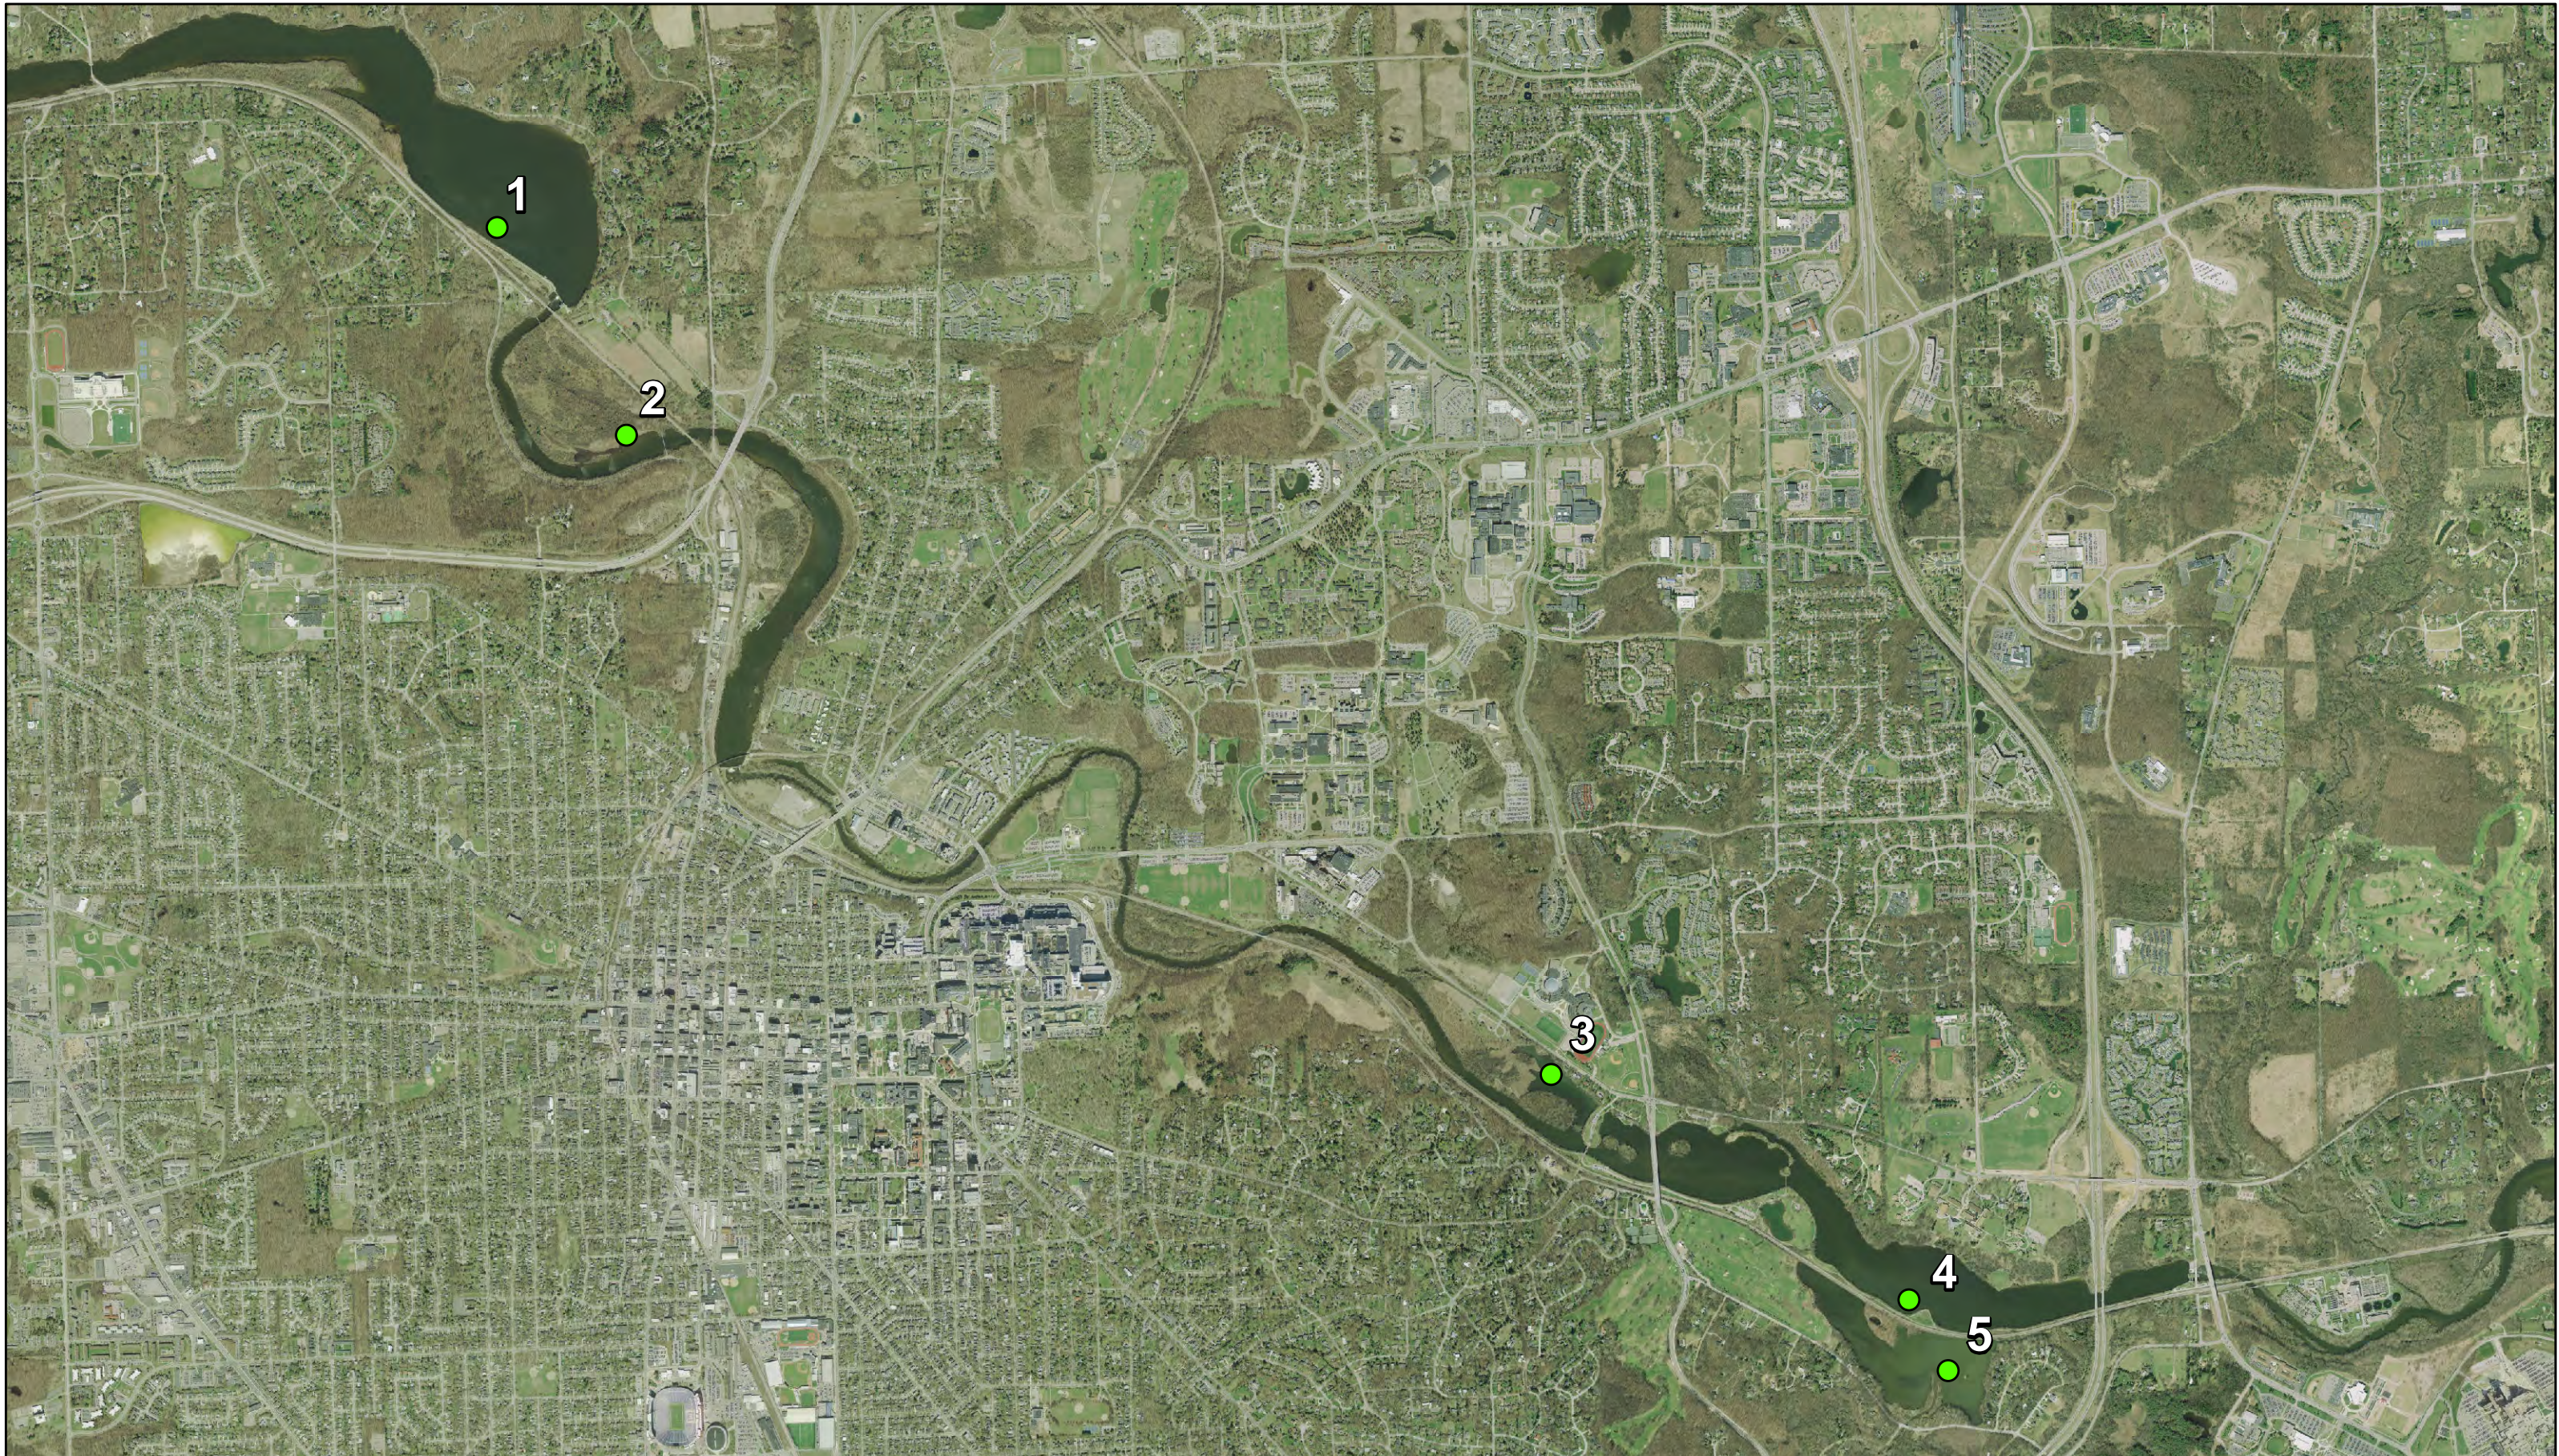

Potential Osprey Nesting Platform Sites

Natural Area Preservation, City of Ann Arbor
2010 Aerial Imagery