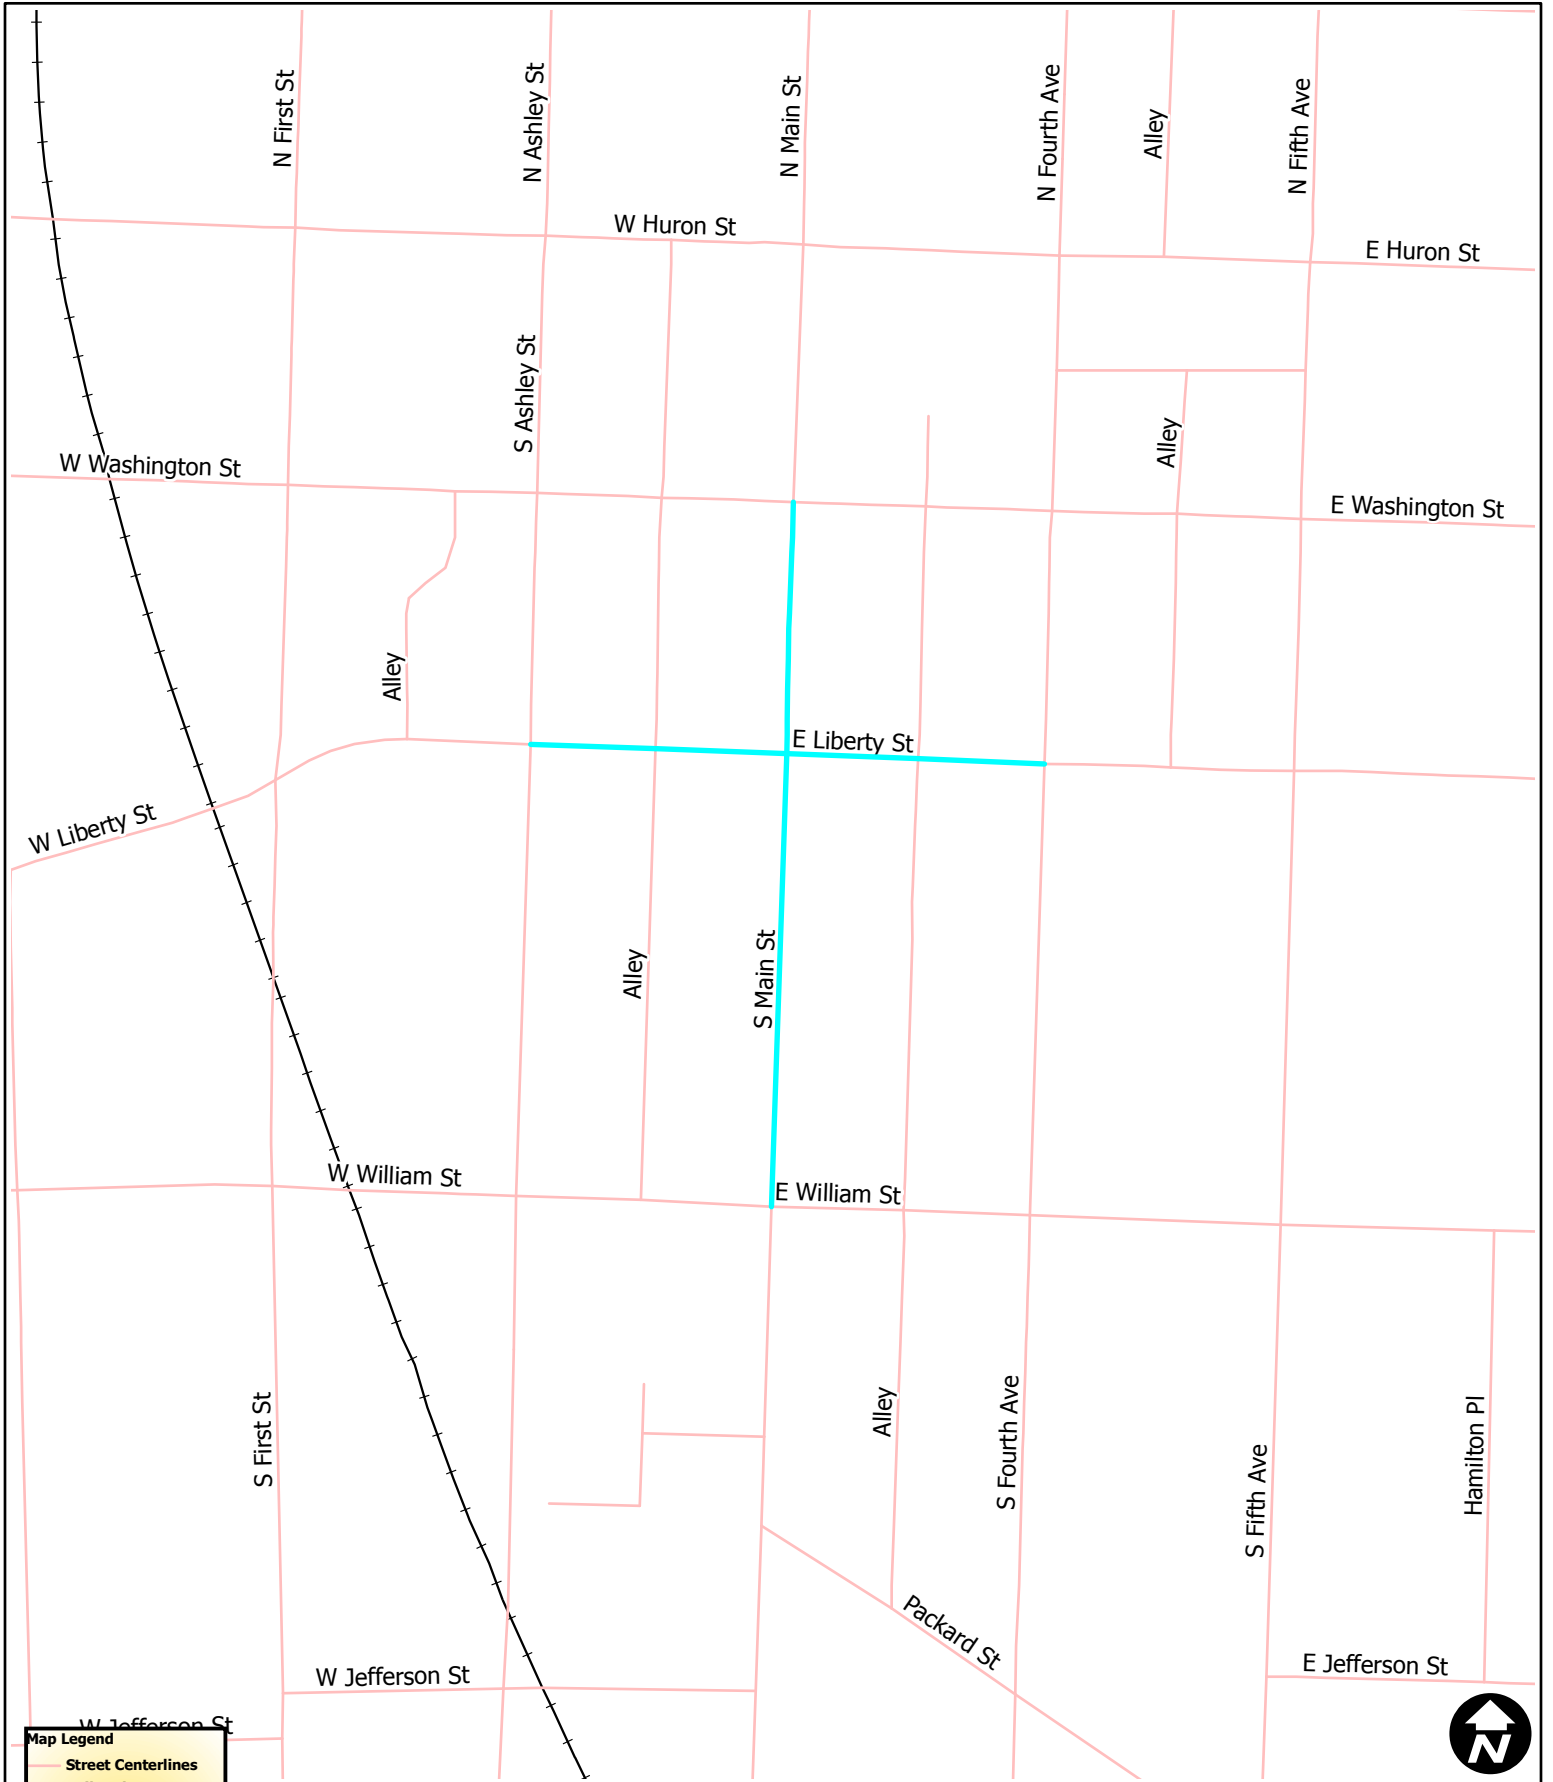

UA Block Party

Map Legend

	Street Centerlines
	Railroads
	Rivers and Streams
	Lakes and Ponds
	Schools
	Non City Open Spaces
	Parks
	University

Copyright 2008 City of Ann Arbor, Michigan