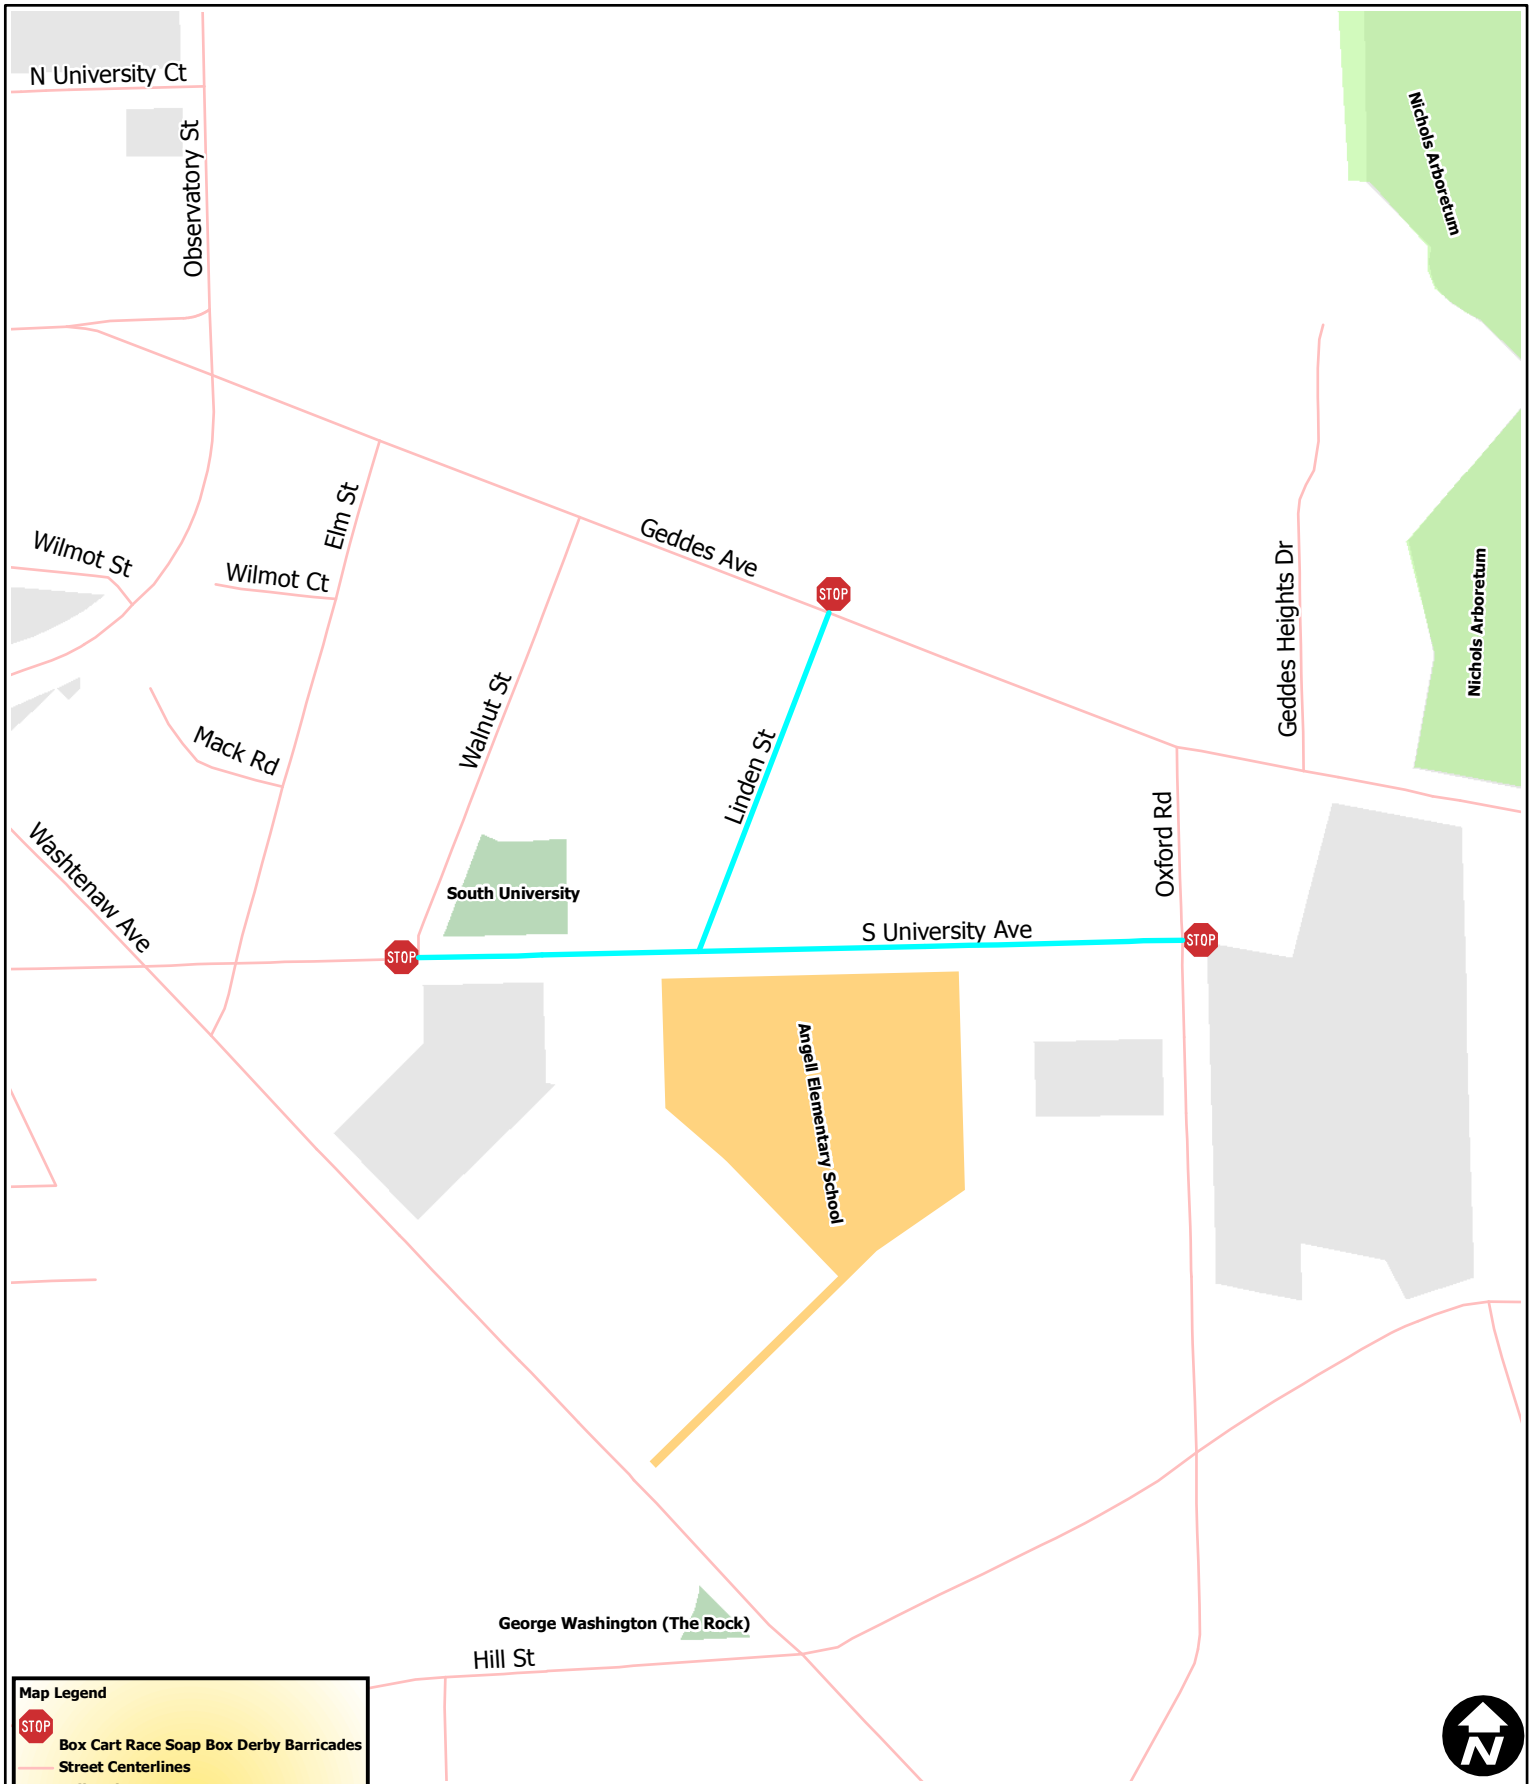

Box Cart Race Soap Box Derby

Map Legend

- Box Cart Race Soap Box Derby Barricades
- Street Centerlines
- Railroads
- Rivers and Streams
- Lakes and Ponds
- Schools
- Non City Open Spaces
- Parks
- University