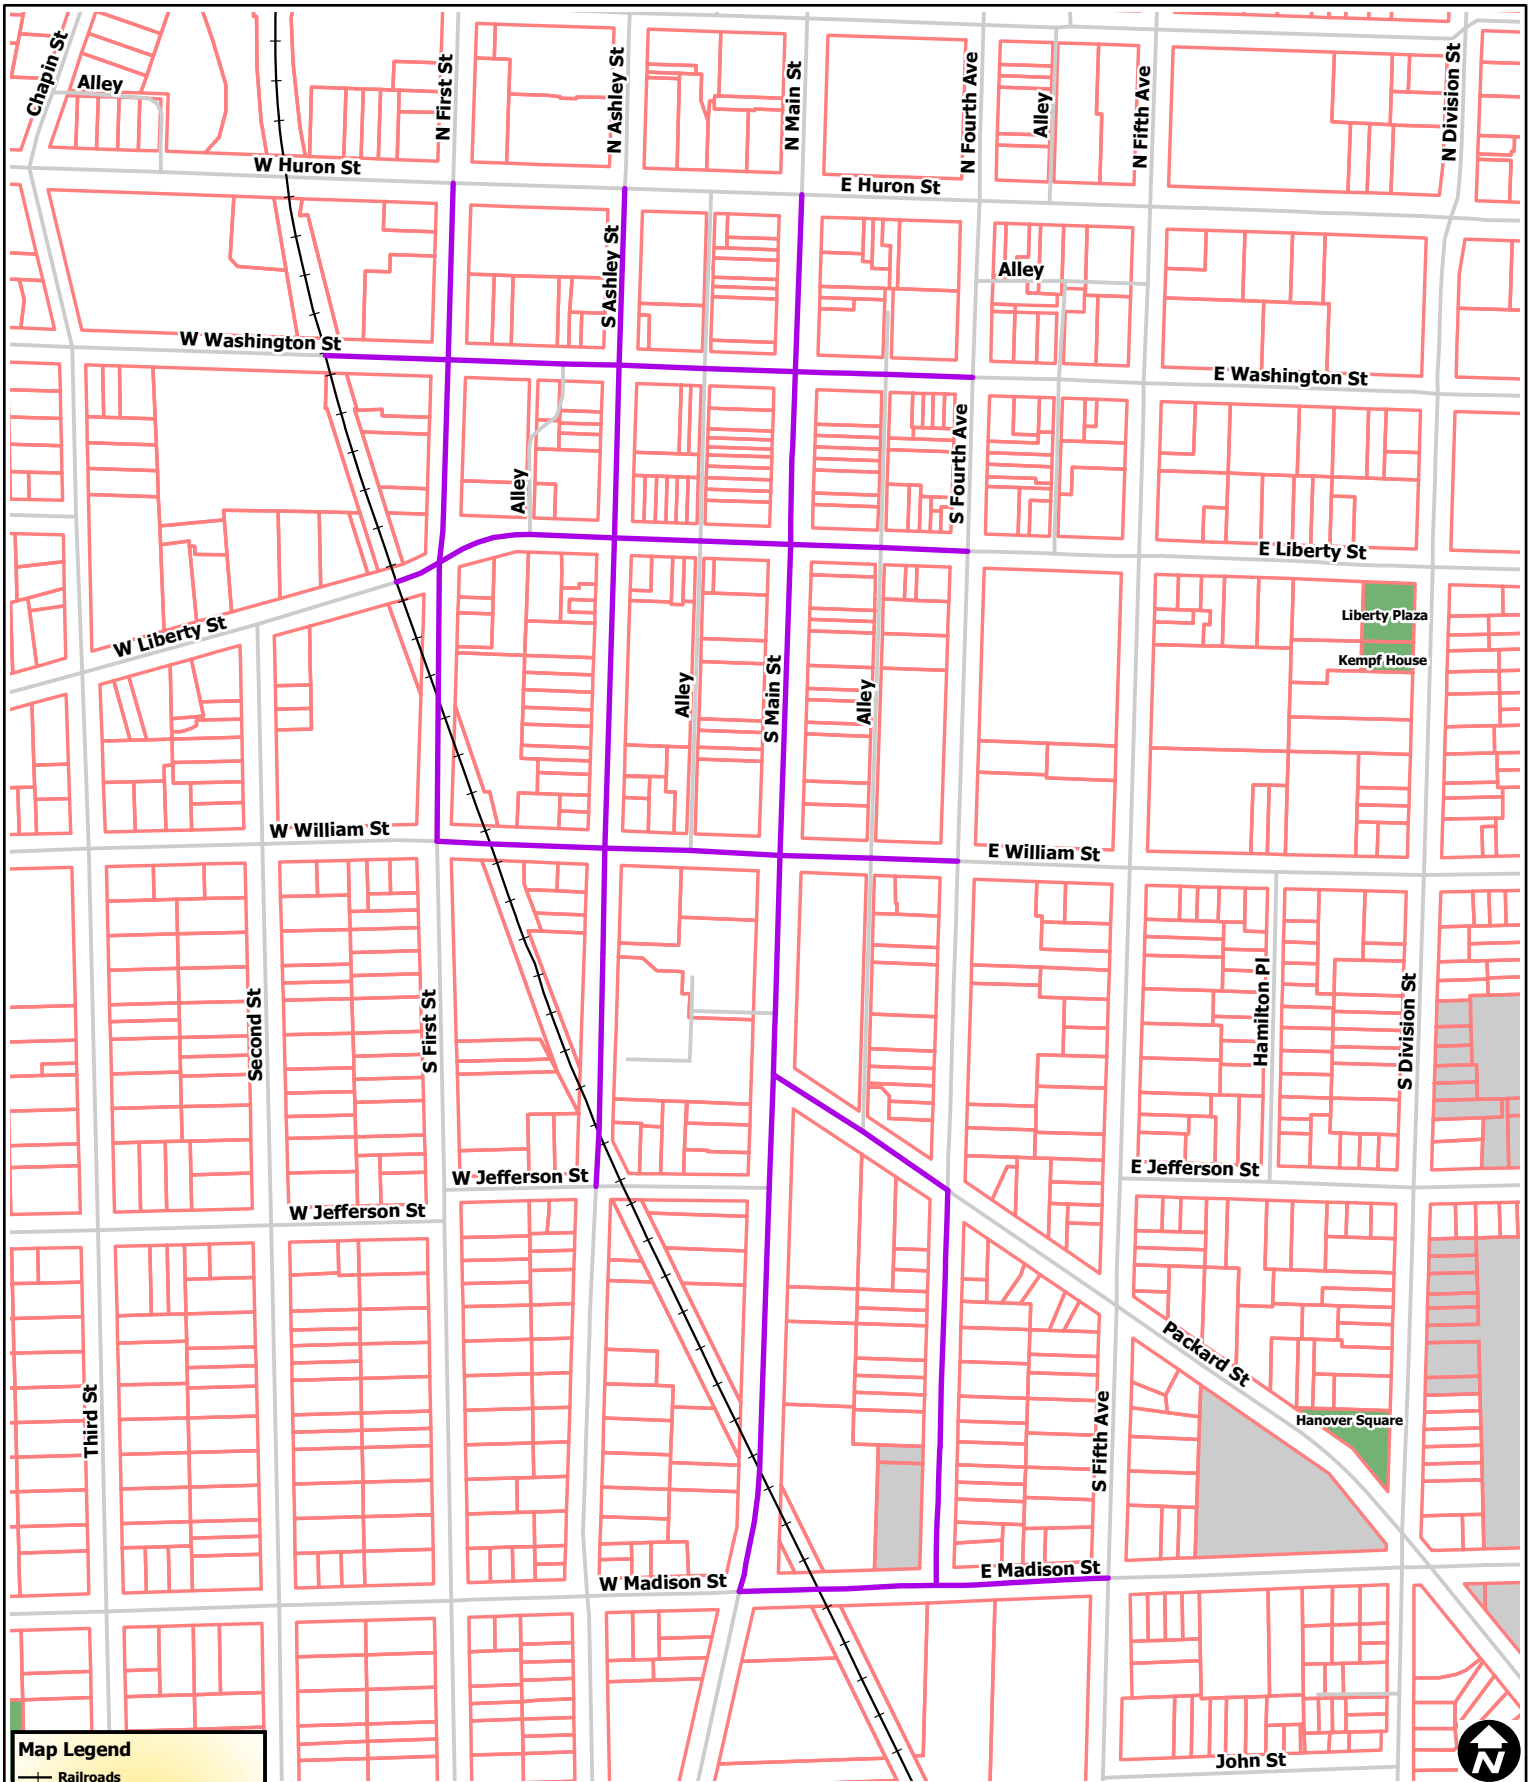

Shamrocks & Shenanigans

Map Legend

- Railroads
- Streets - Purple are CLOSED
- Huron River
- Parcel Property
- Park Property
- School Property
- Non City Open Space Property
- University Property