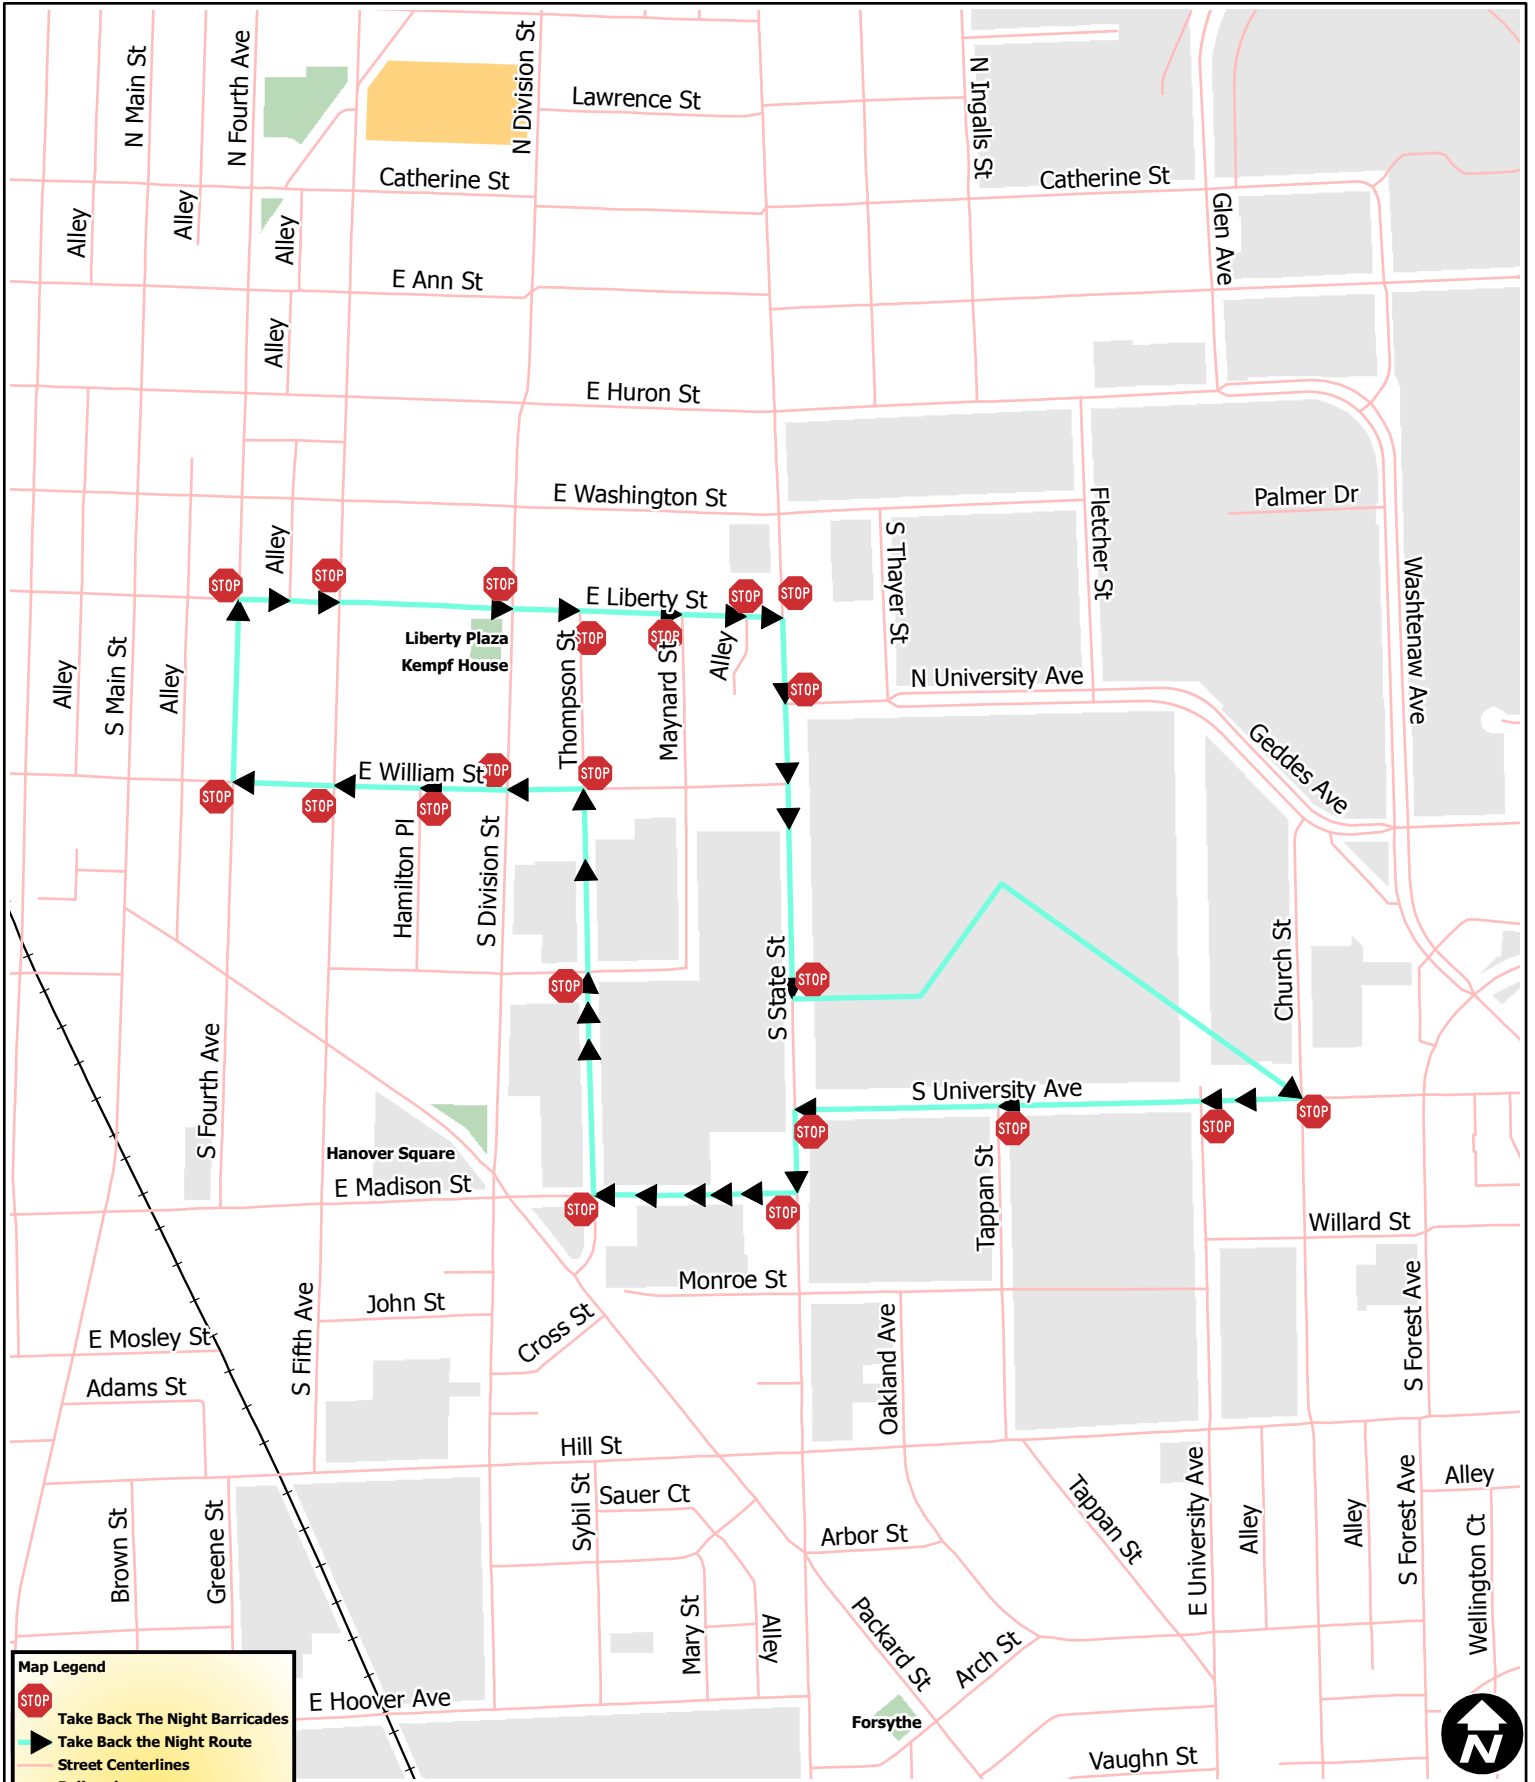

Take Back The Night

Map Legend

- Take Back The Night Barricades
- Take Back the Night Route
- Street Centerlines
- Railroads
- Rivers and Streams
- Lakes and Ponds
- Schools
- Non City Open Spaces
- Parks
- University