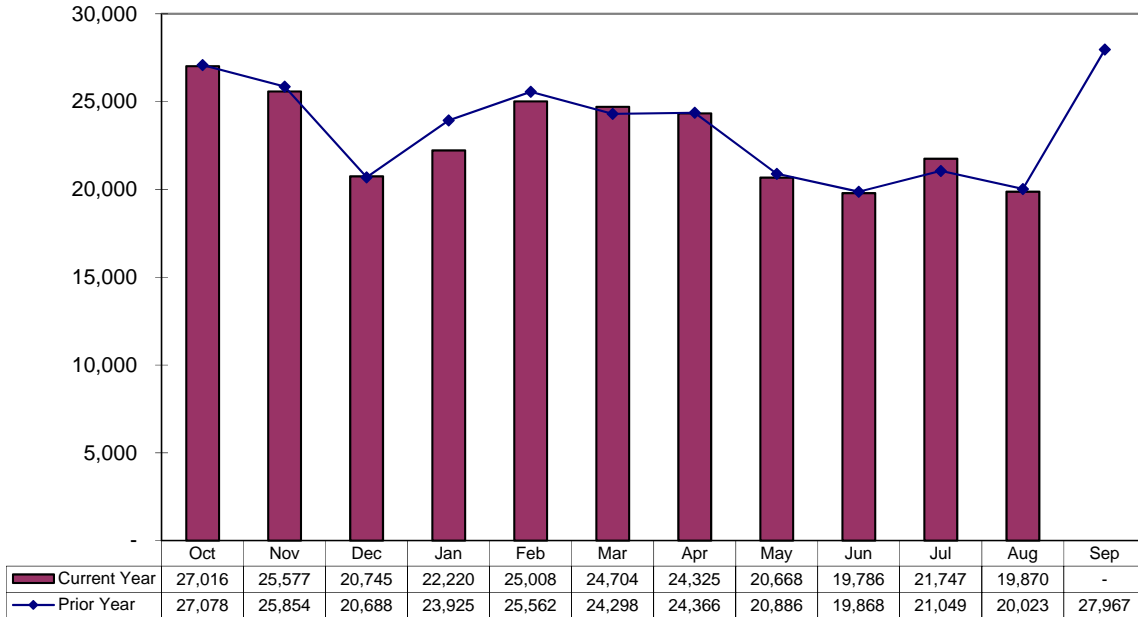

Average Weekday Passengers

August 2014

Fixed Route Average Weekday Passengers

A-Ride Average Weekday Passengers