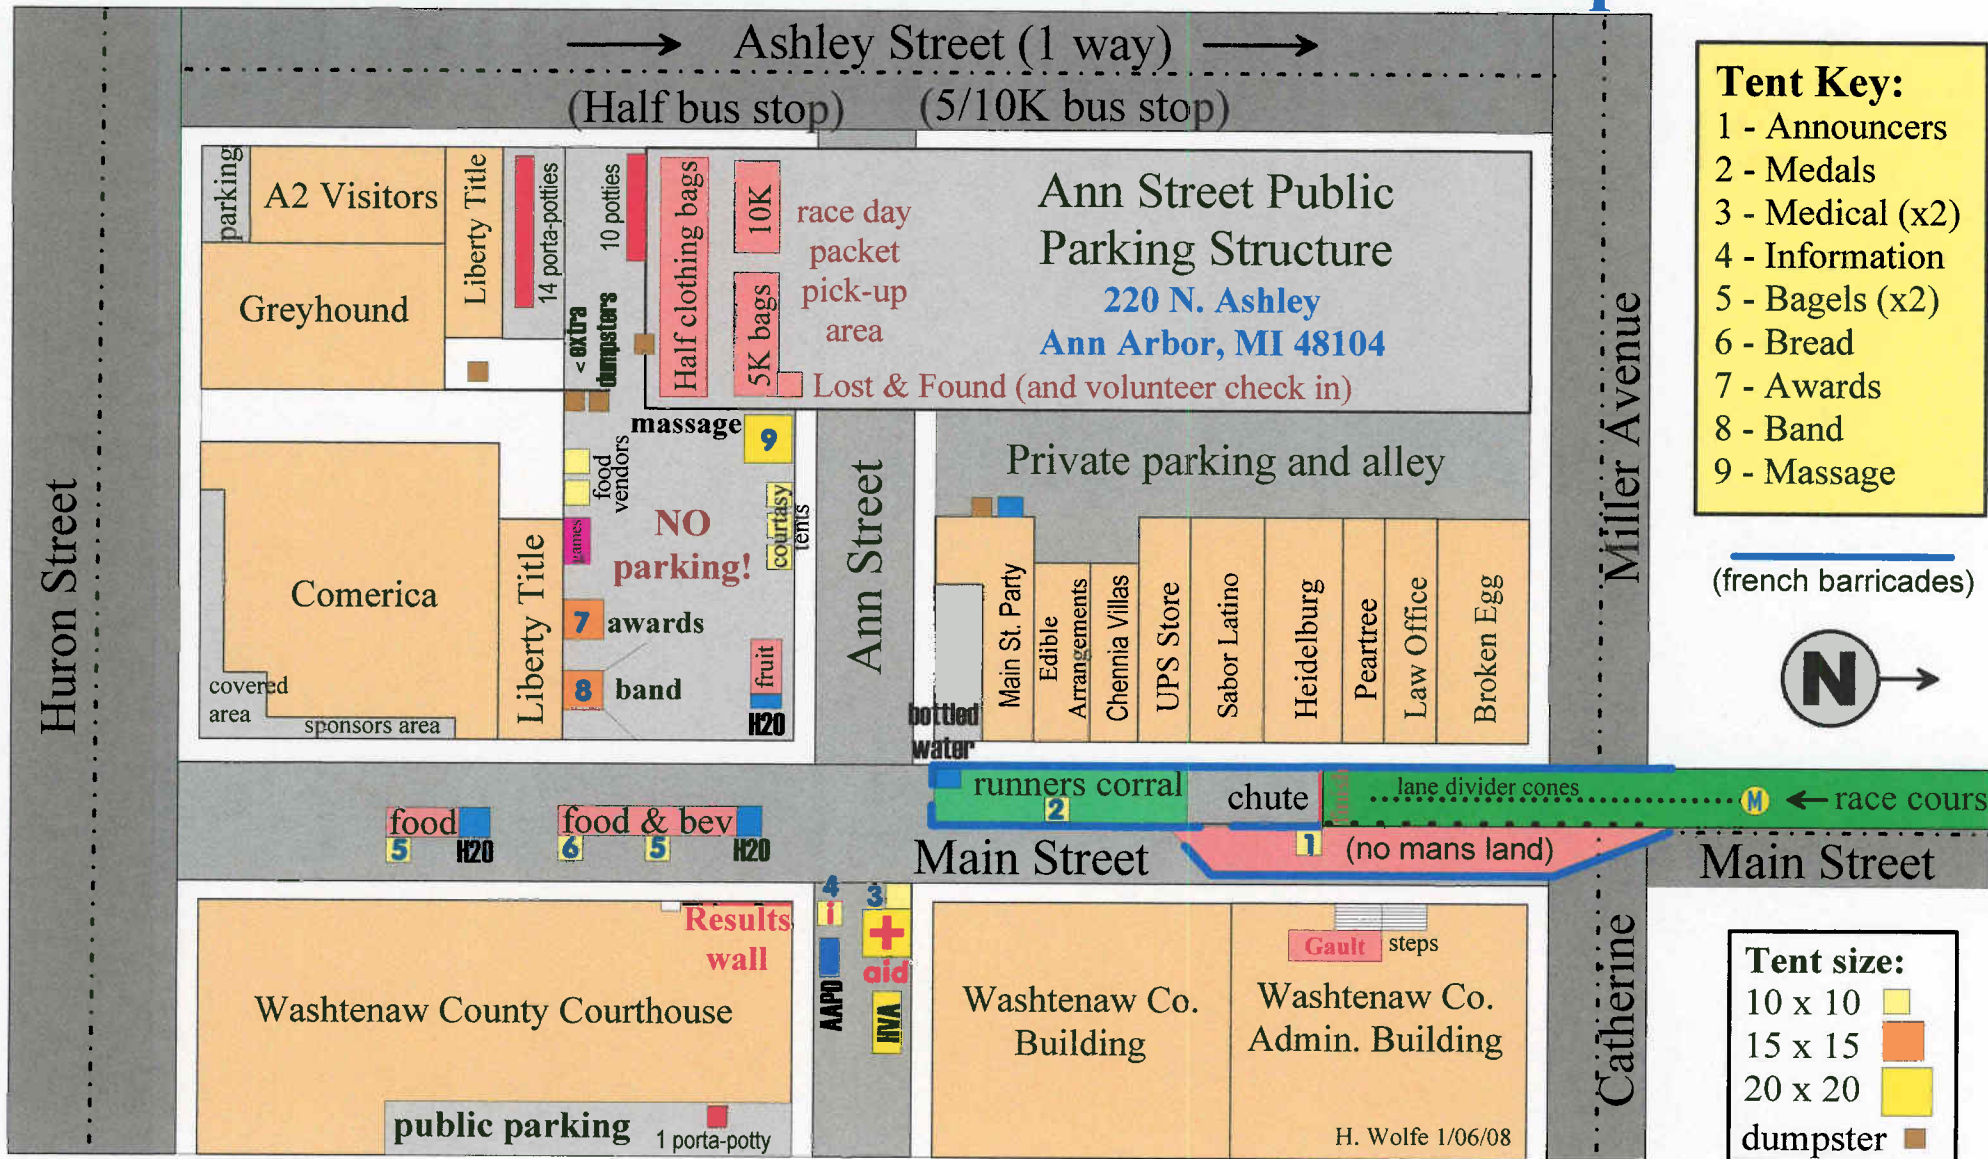

Dexter-Ann Arbor Run - Finish Line Area Map

Downtown Ann Arbor

H. Wolfe 1/06/08