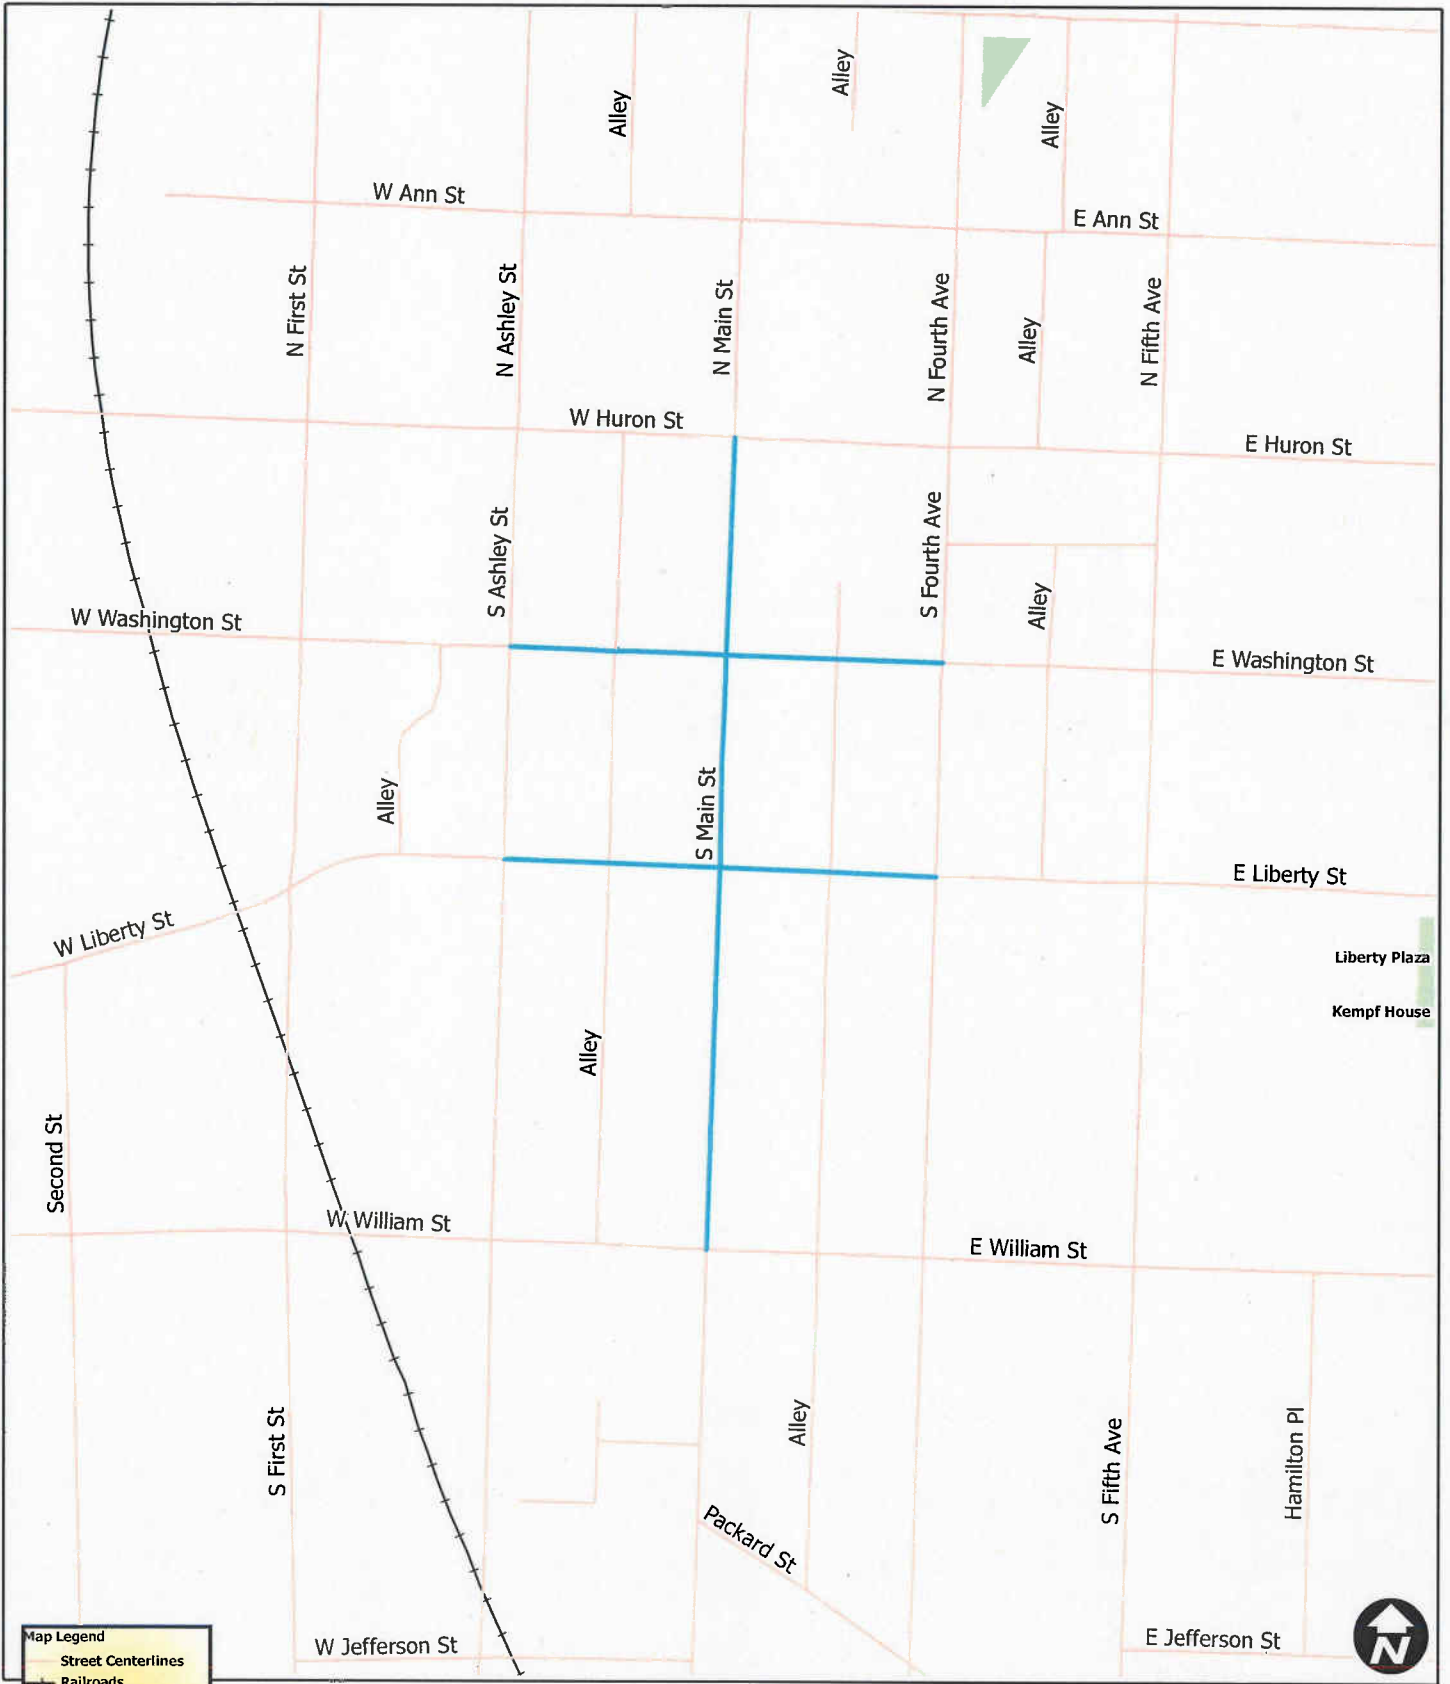

Mayor's Green Fair

Map Legend	
	Street Centerlines
	Railroads
	Rivers and Streams
	Lakes and Ponds
	Schools
	Non City Open Spaces
	Parks
	University

Copyright 2008 City of Ann Arbor, Michigan