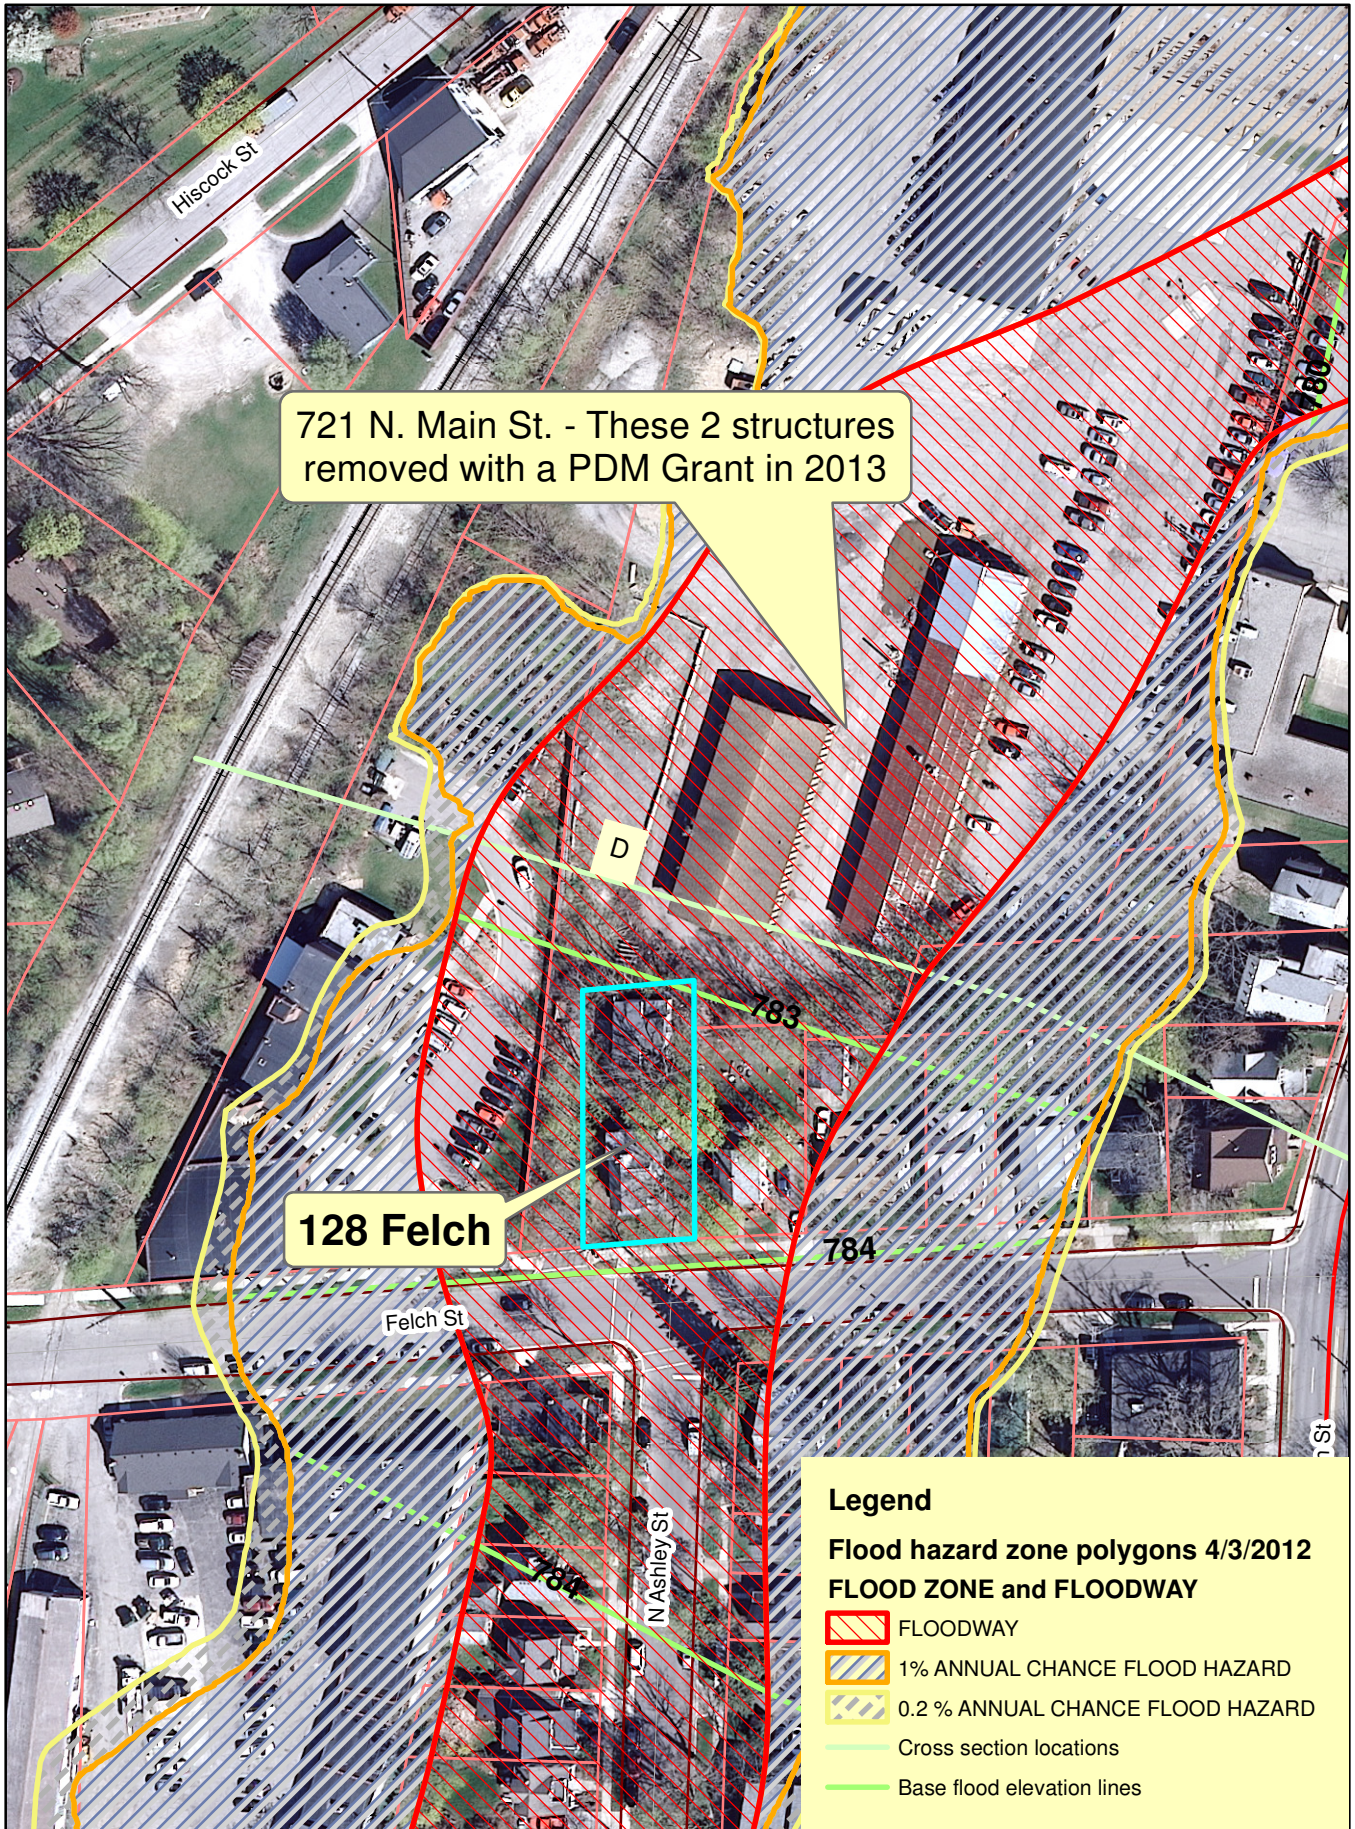

128 Felch St, Ann Arbor, MI

1 inch = 100 feet