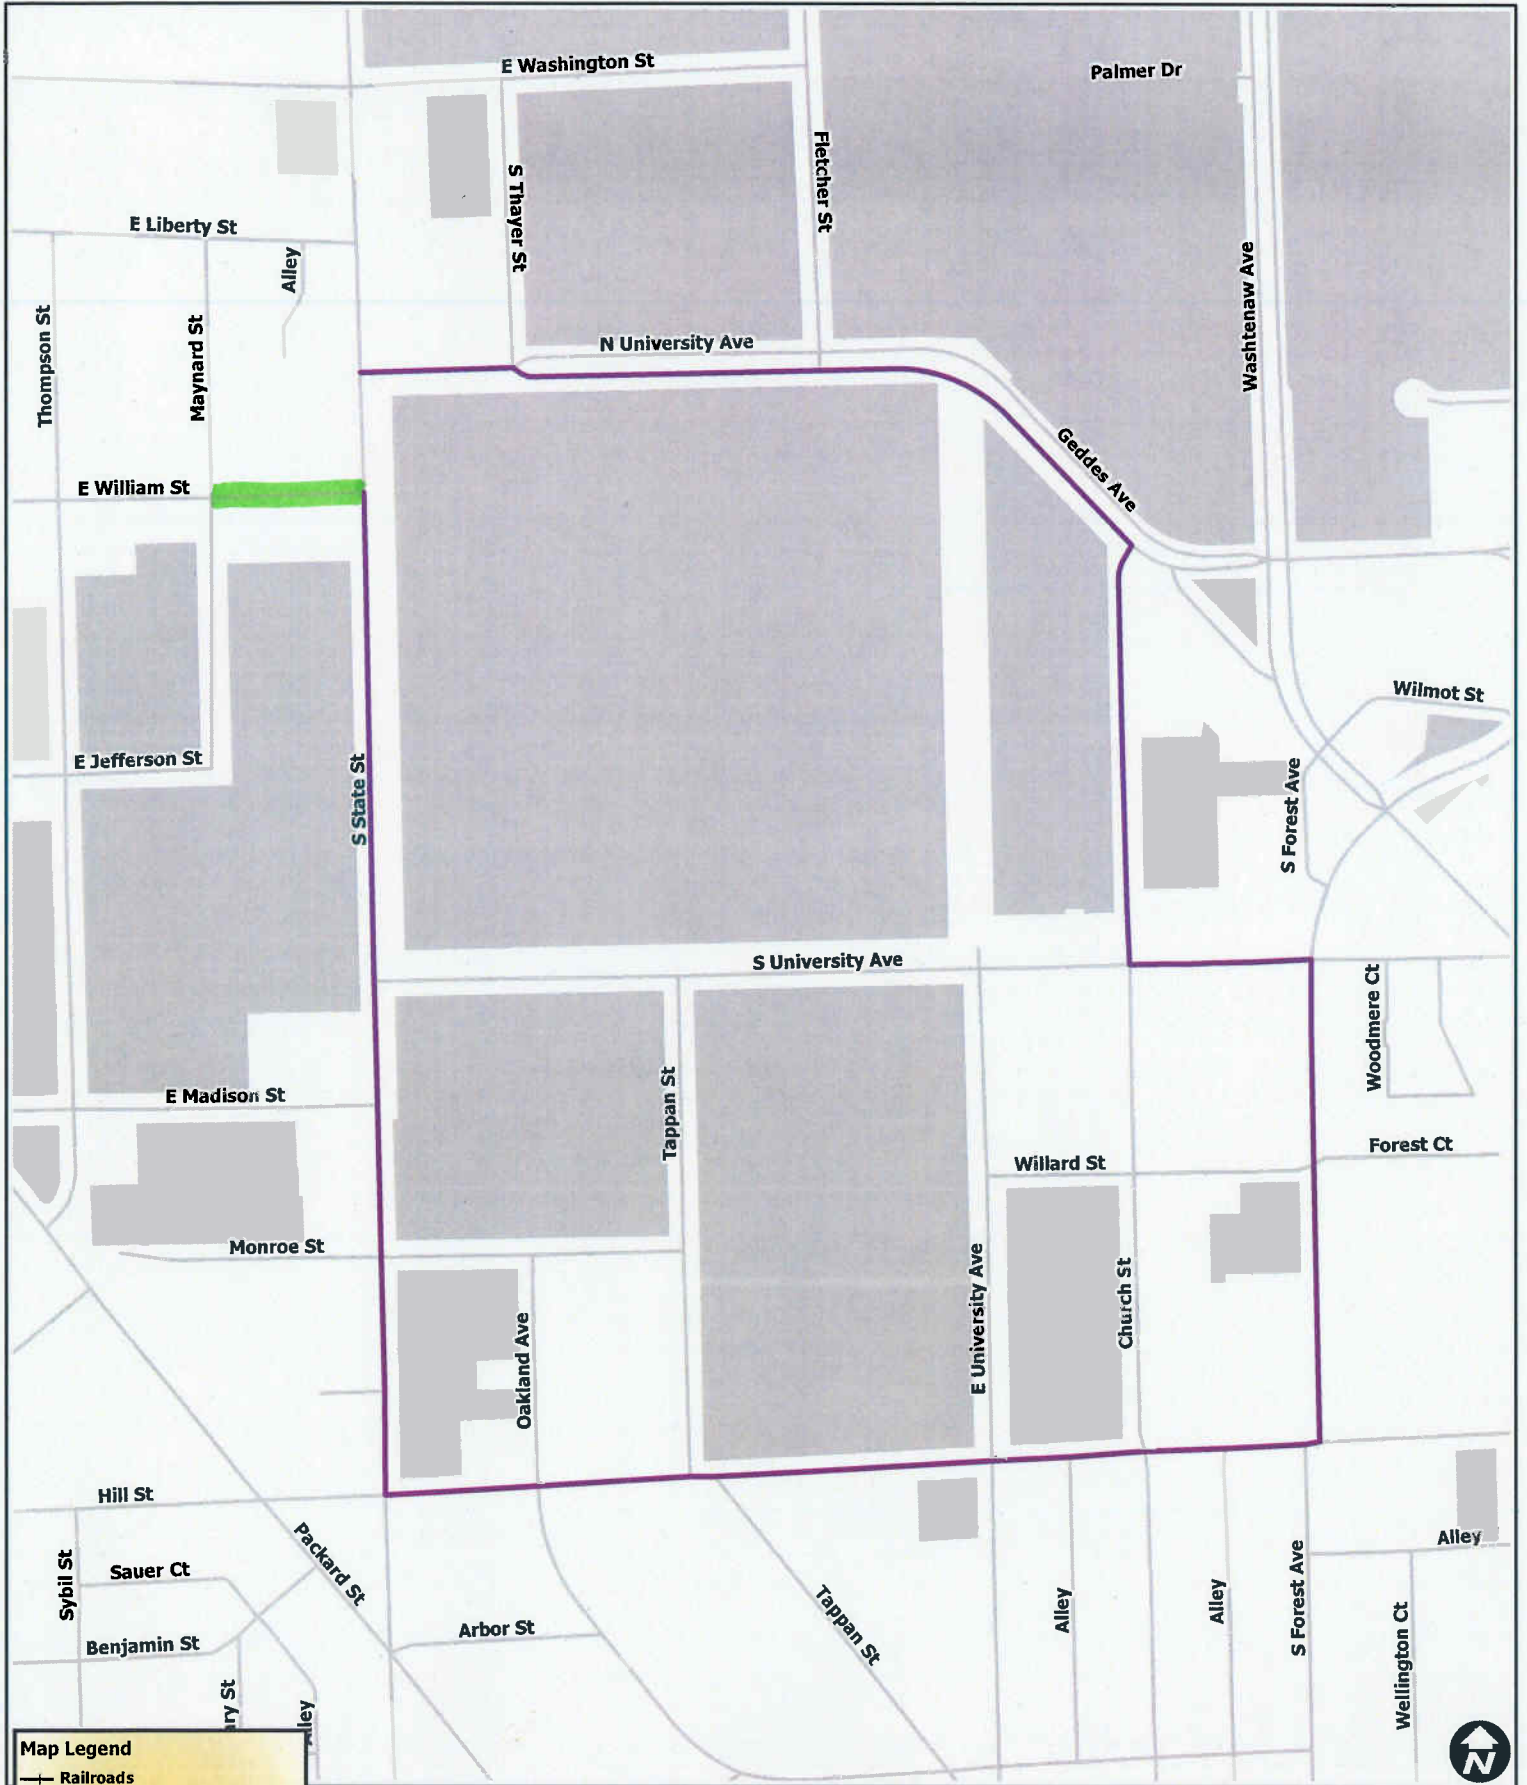

Lemon Loop 5K

Map Legend

- Railroads
- Streets - Purple are CLOSED
- Huron River
- Park Property
- School Property
- Non City Open Space Property
- University Property