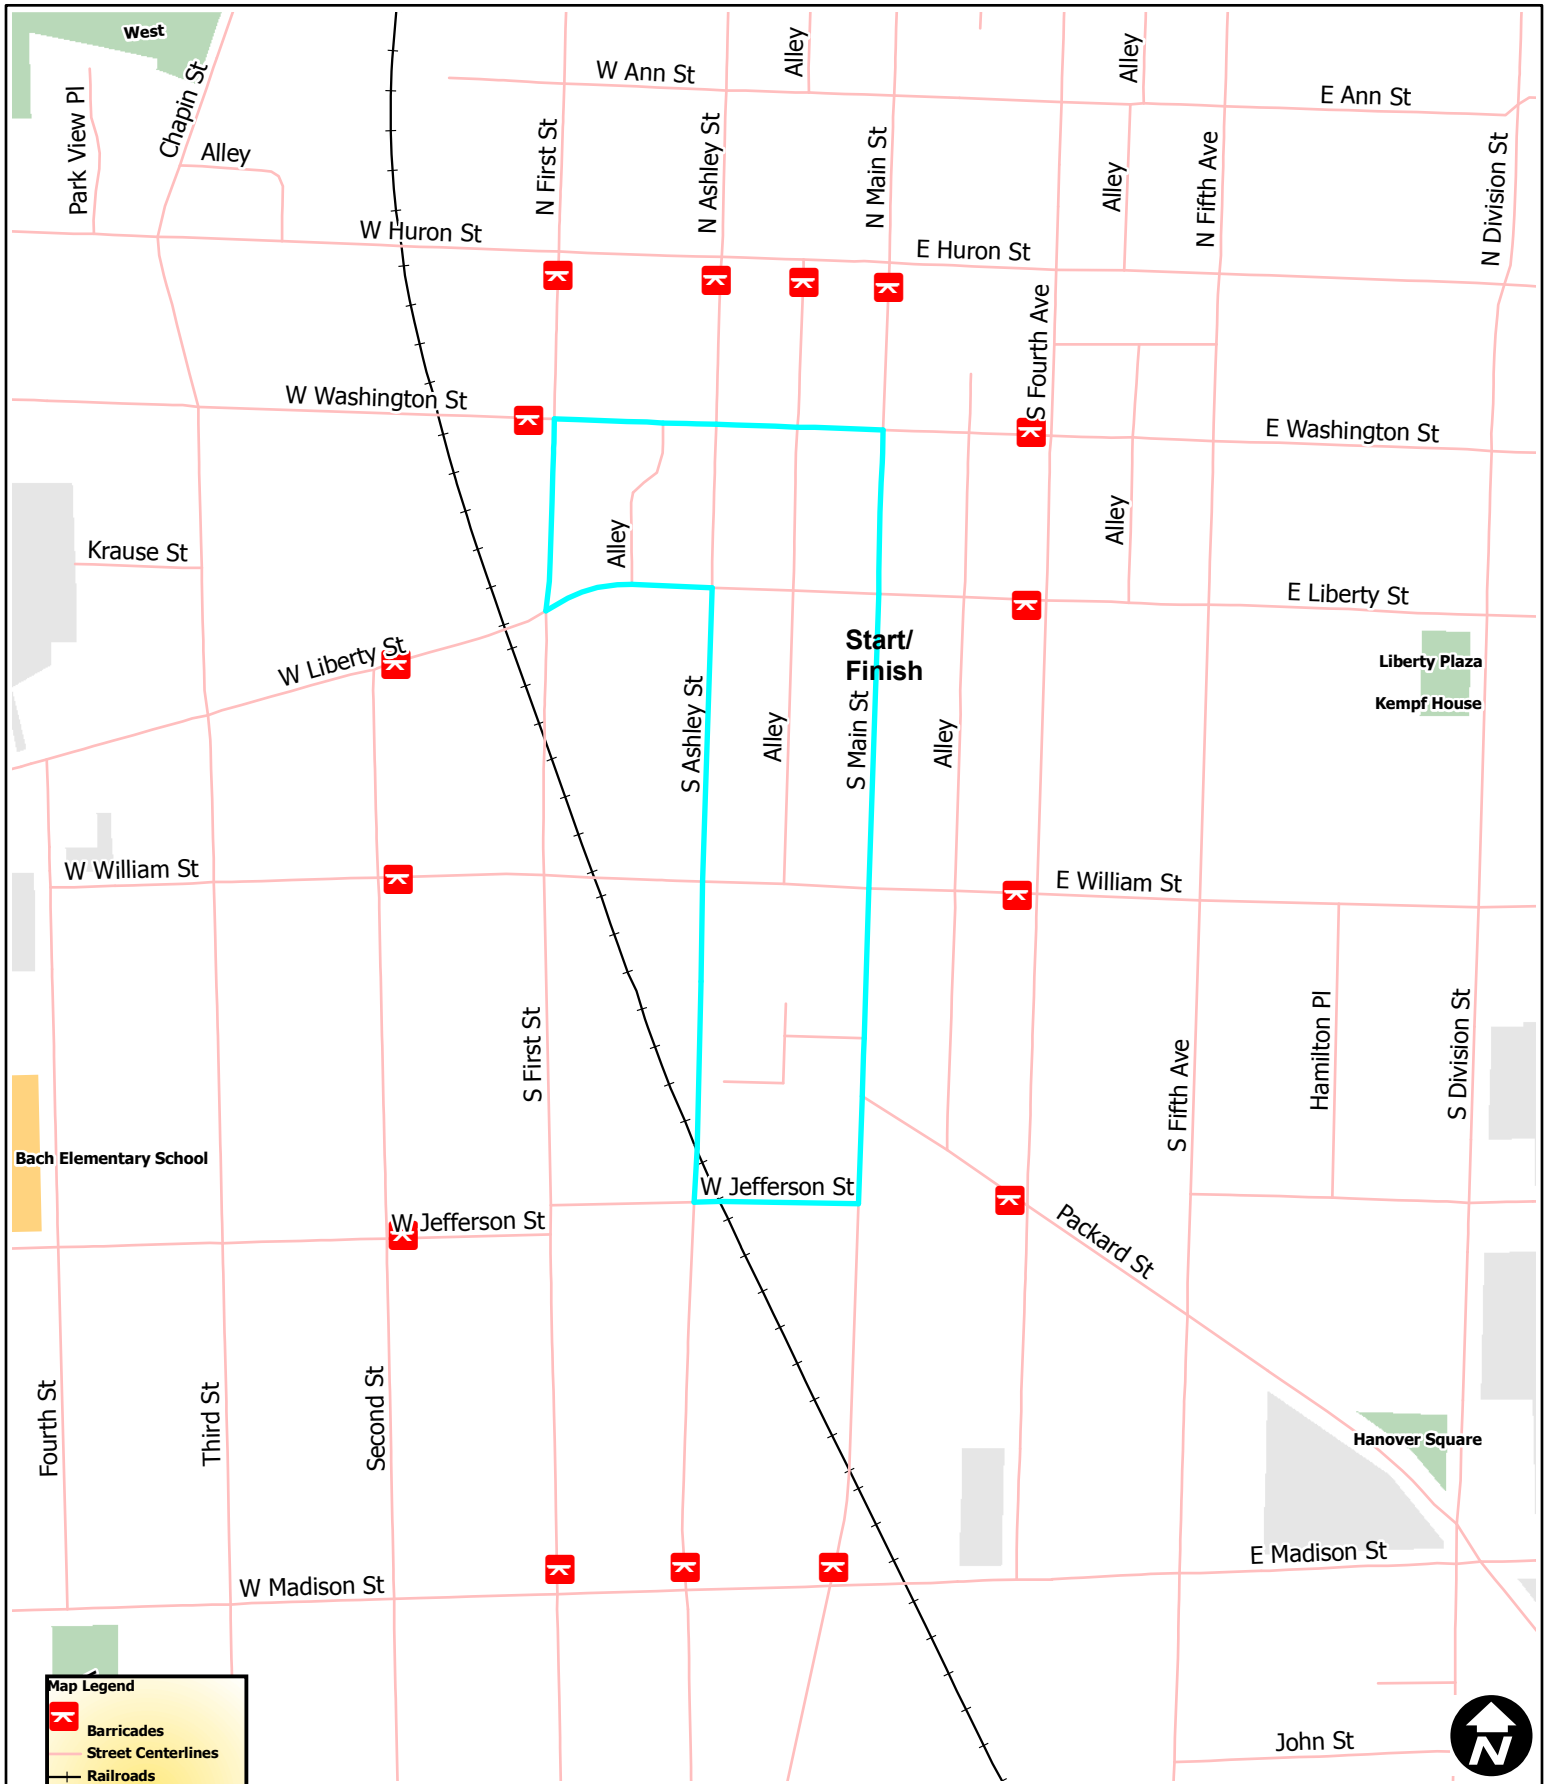

Priority Health Cycling Classic

Map Legend

- Barricades
- Street Centerlines
- Railroads
- Rivers and Streams
- Lakes and Ponds
- Schools
- Non City Open Spaces
- Parks
- University

Copyright 2008 City of Ann Arbor, Michigan