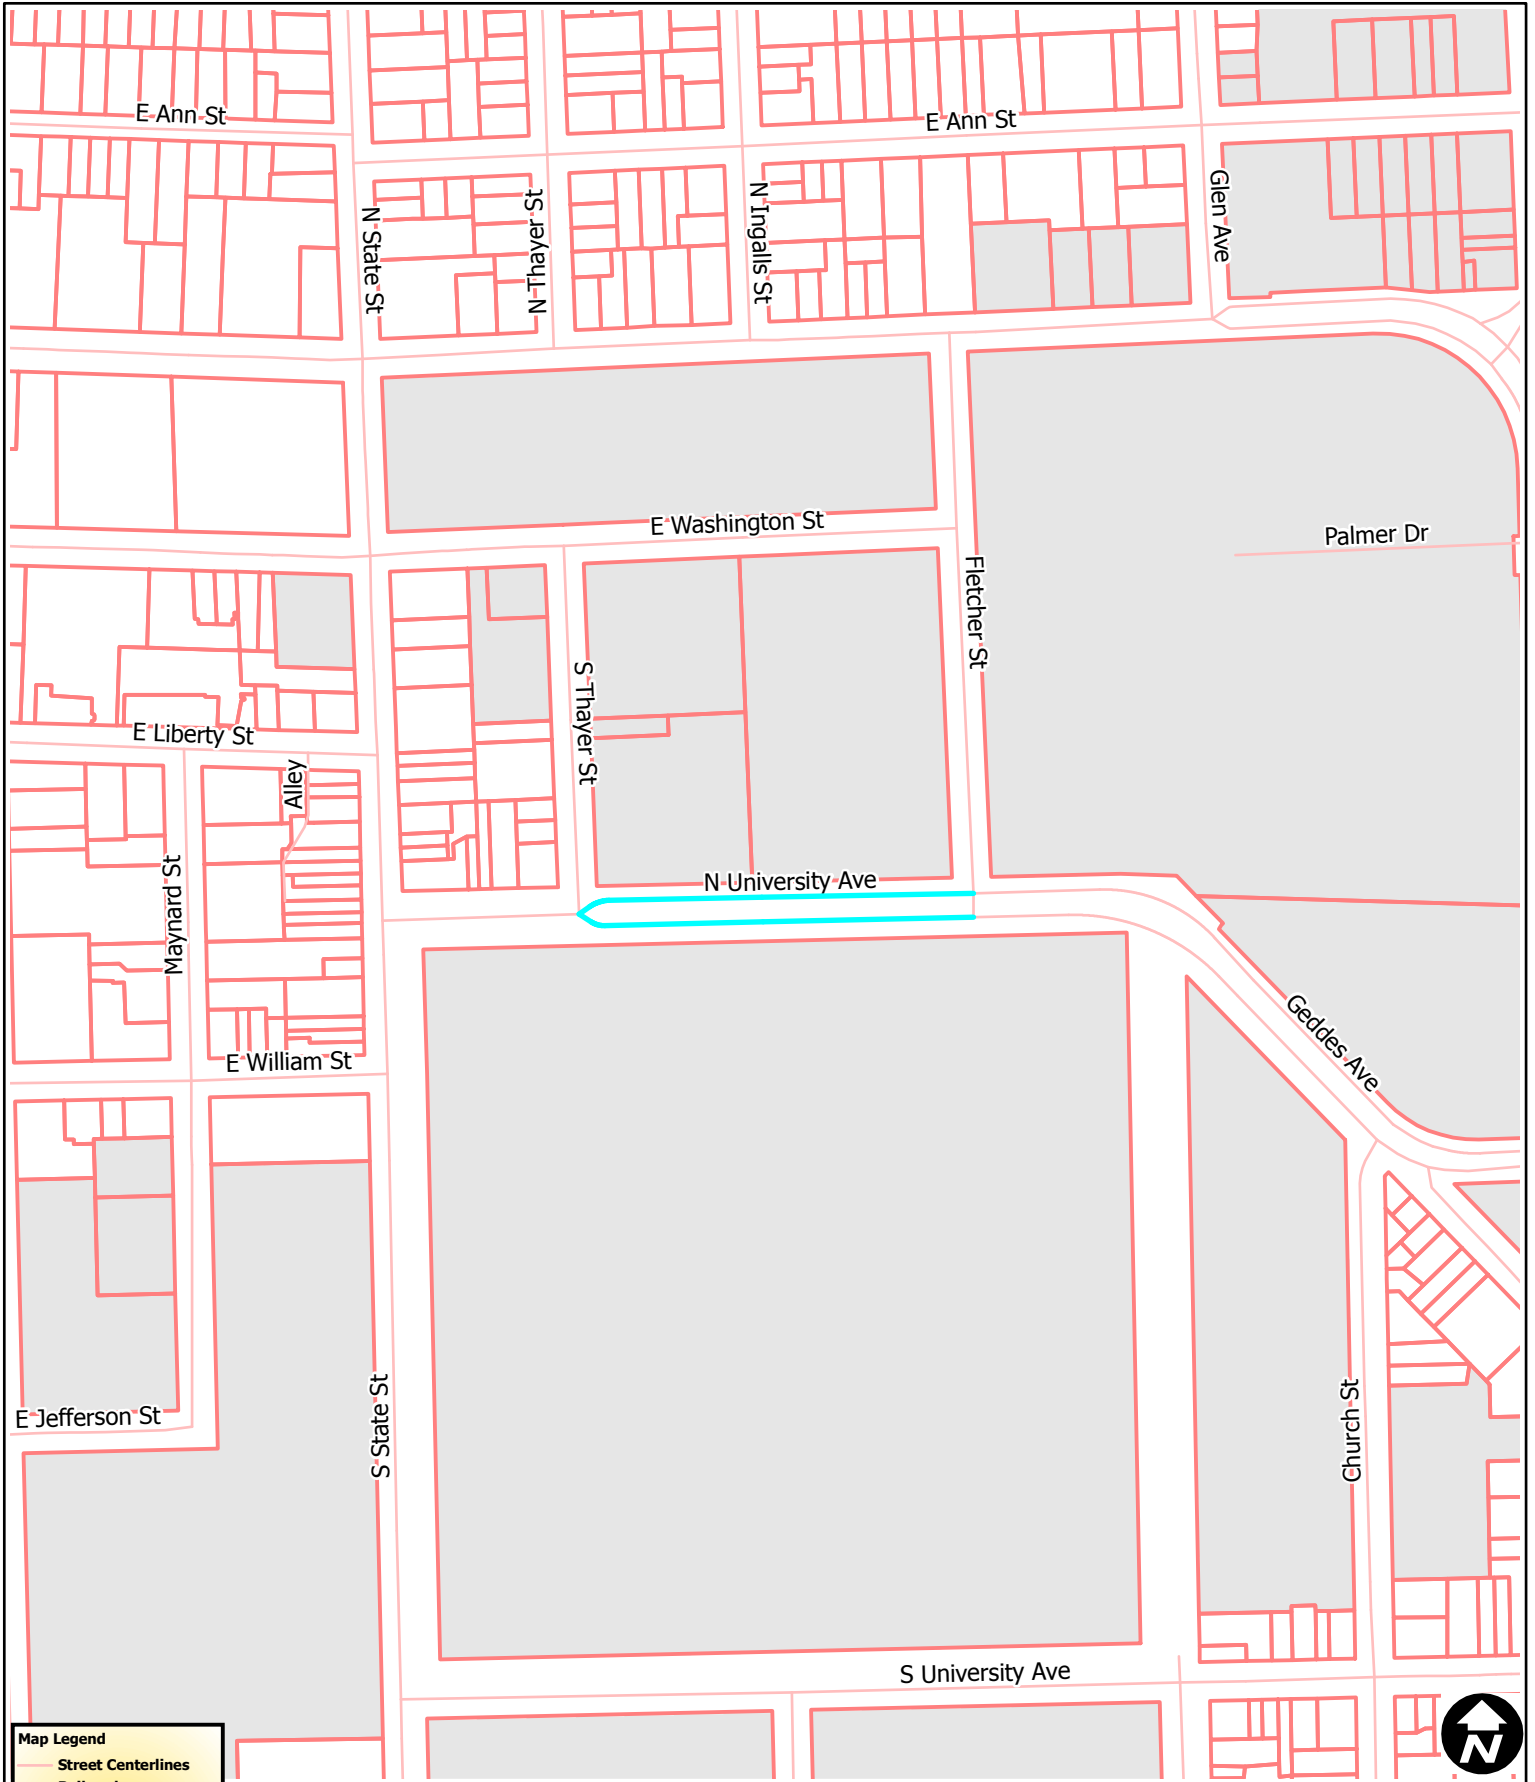

NJATC Welcome Reception/Dinner and Graduation Dinner

Map Legend	
	Street Centerlines
	Railroads
	Rivers and Streams
	Lakes and Ponds
	Schools
	Non City Open Spaces
	Parks
	University