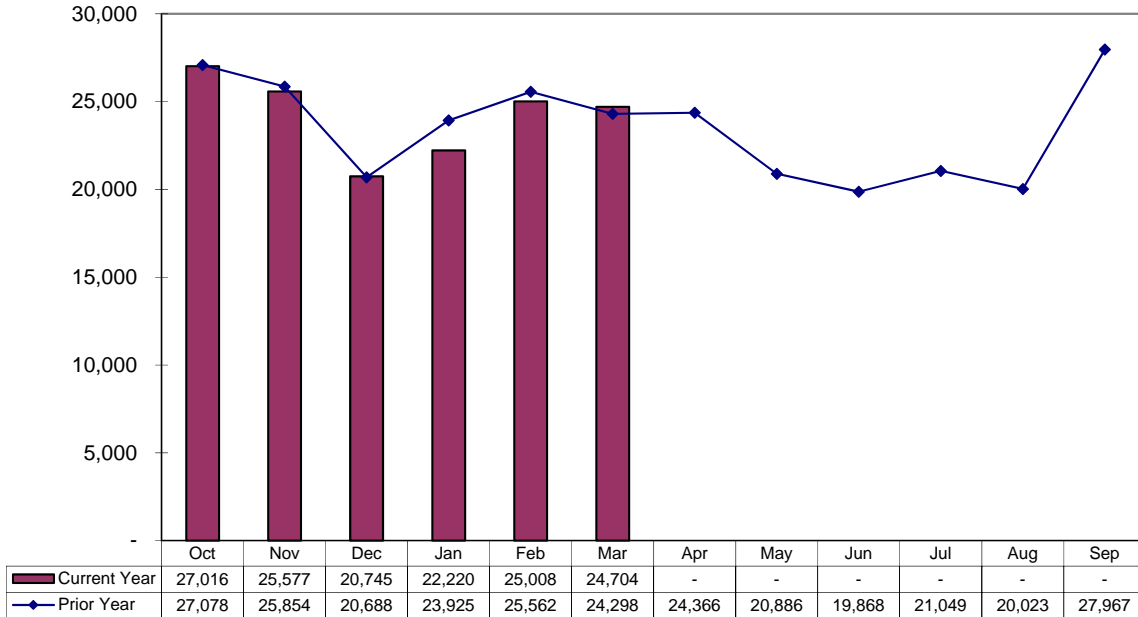

# Average Weekday Passengers

March 2014

## Fixed Route Average Weekday Passengers