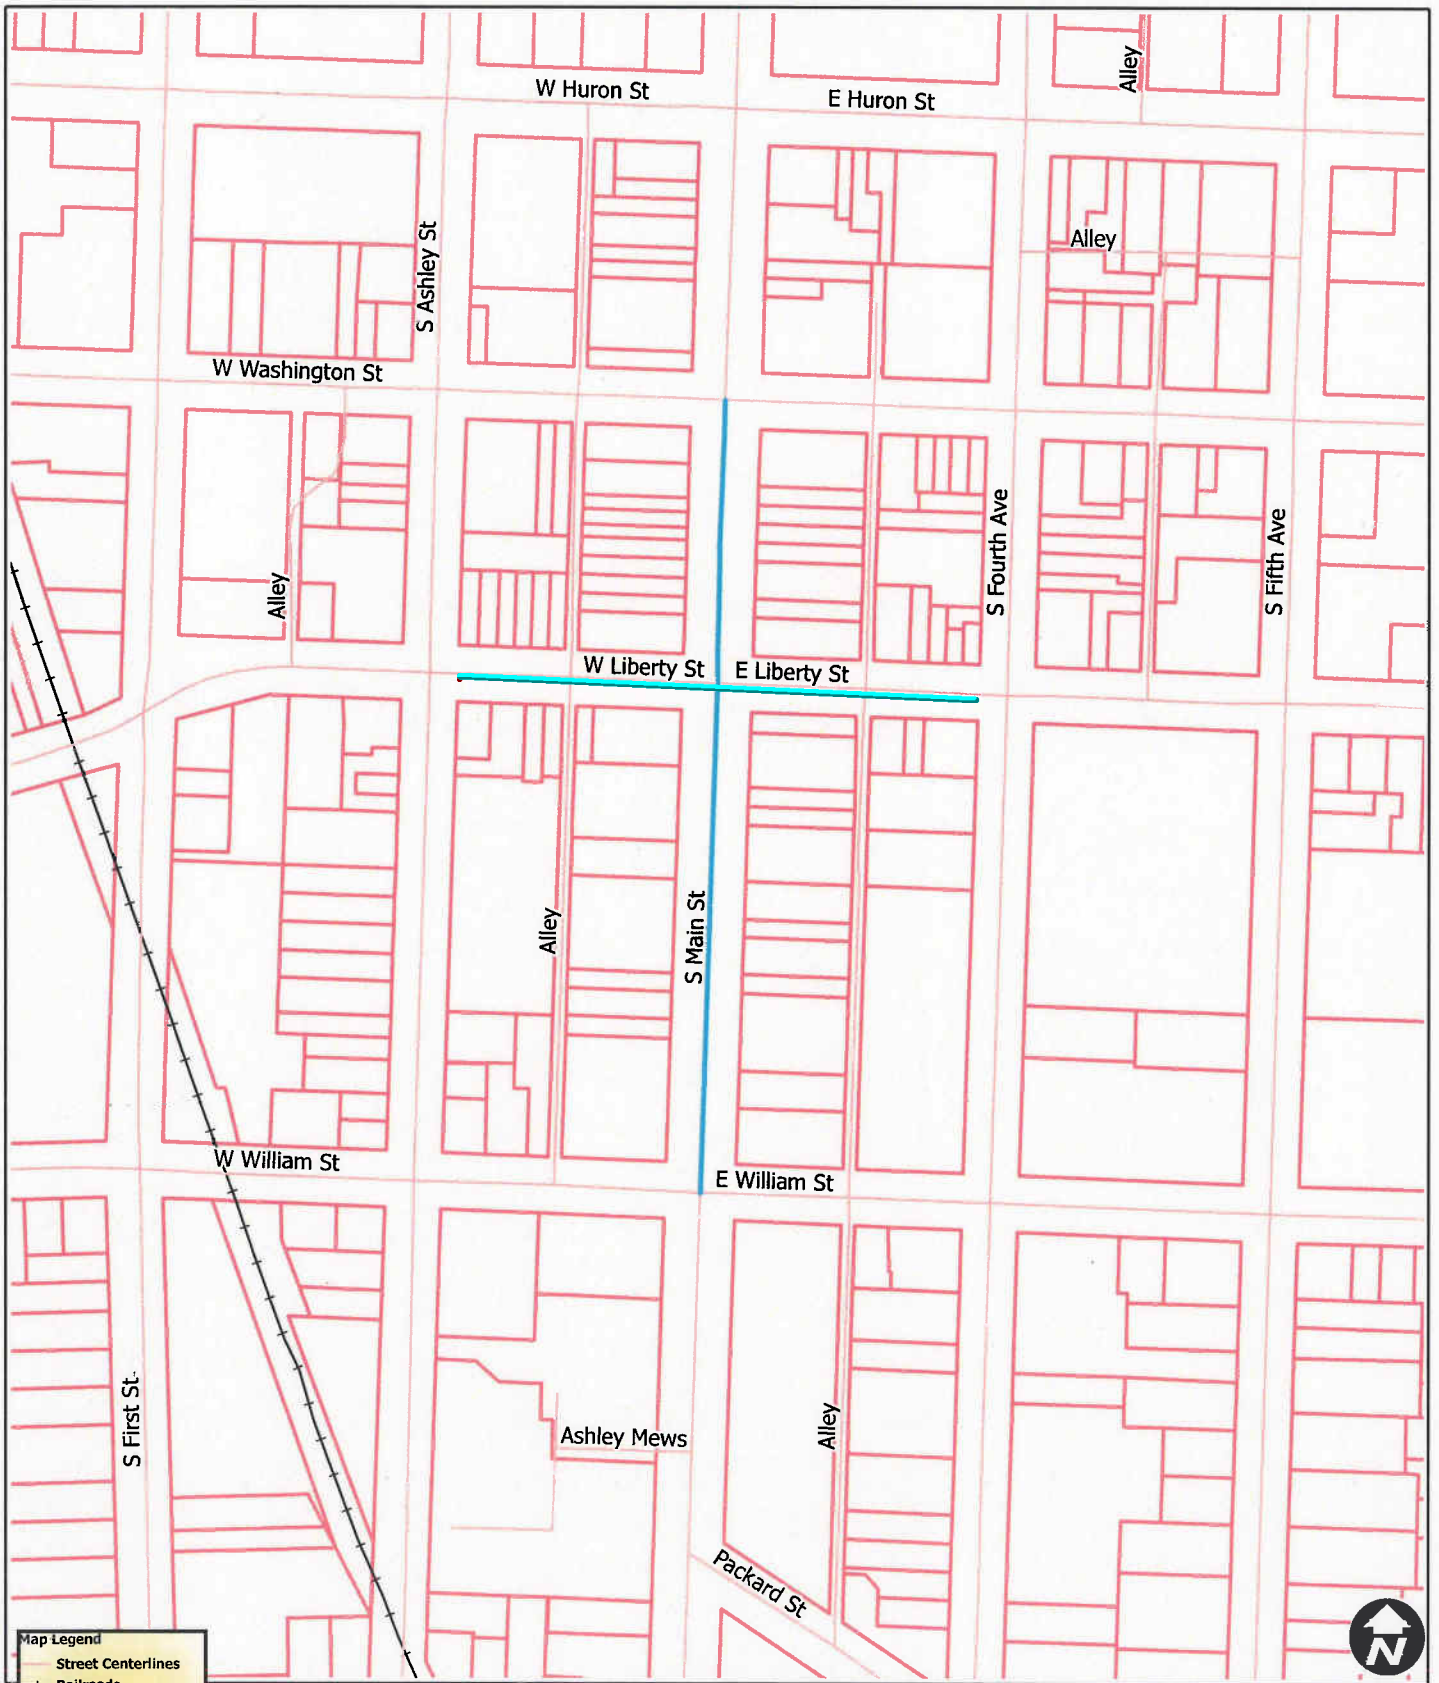

FestiFools

Map Legend

	Street Centerlines
	Railroads
	Rivers and Streams
	Lakes and Ponds
	Schools
	Non City Open Spaces
	Parks
	University

Copyright 2009 City of Ann Arbor, Michigan