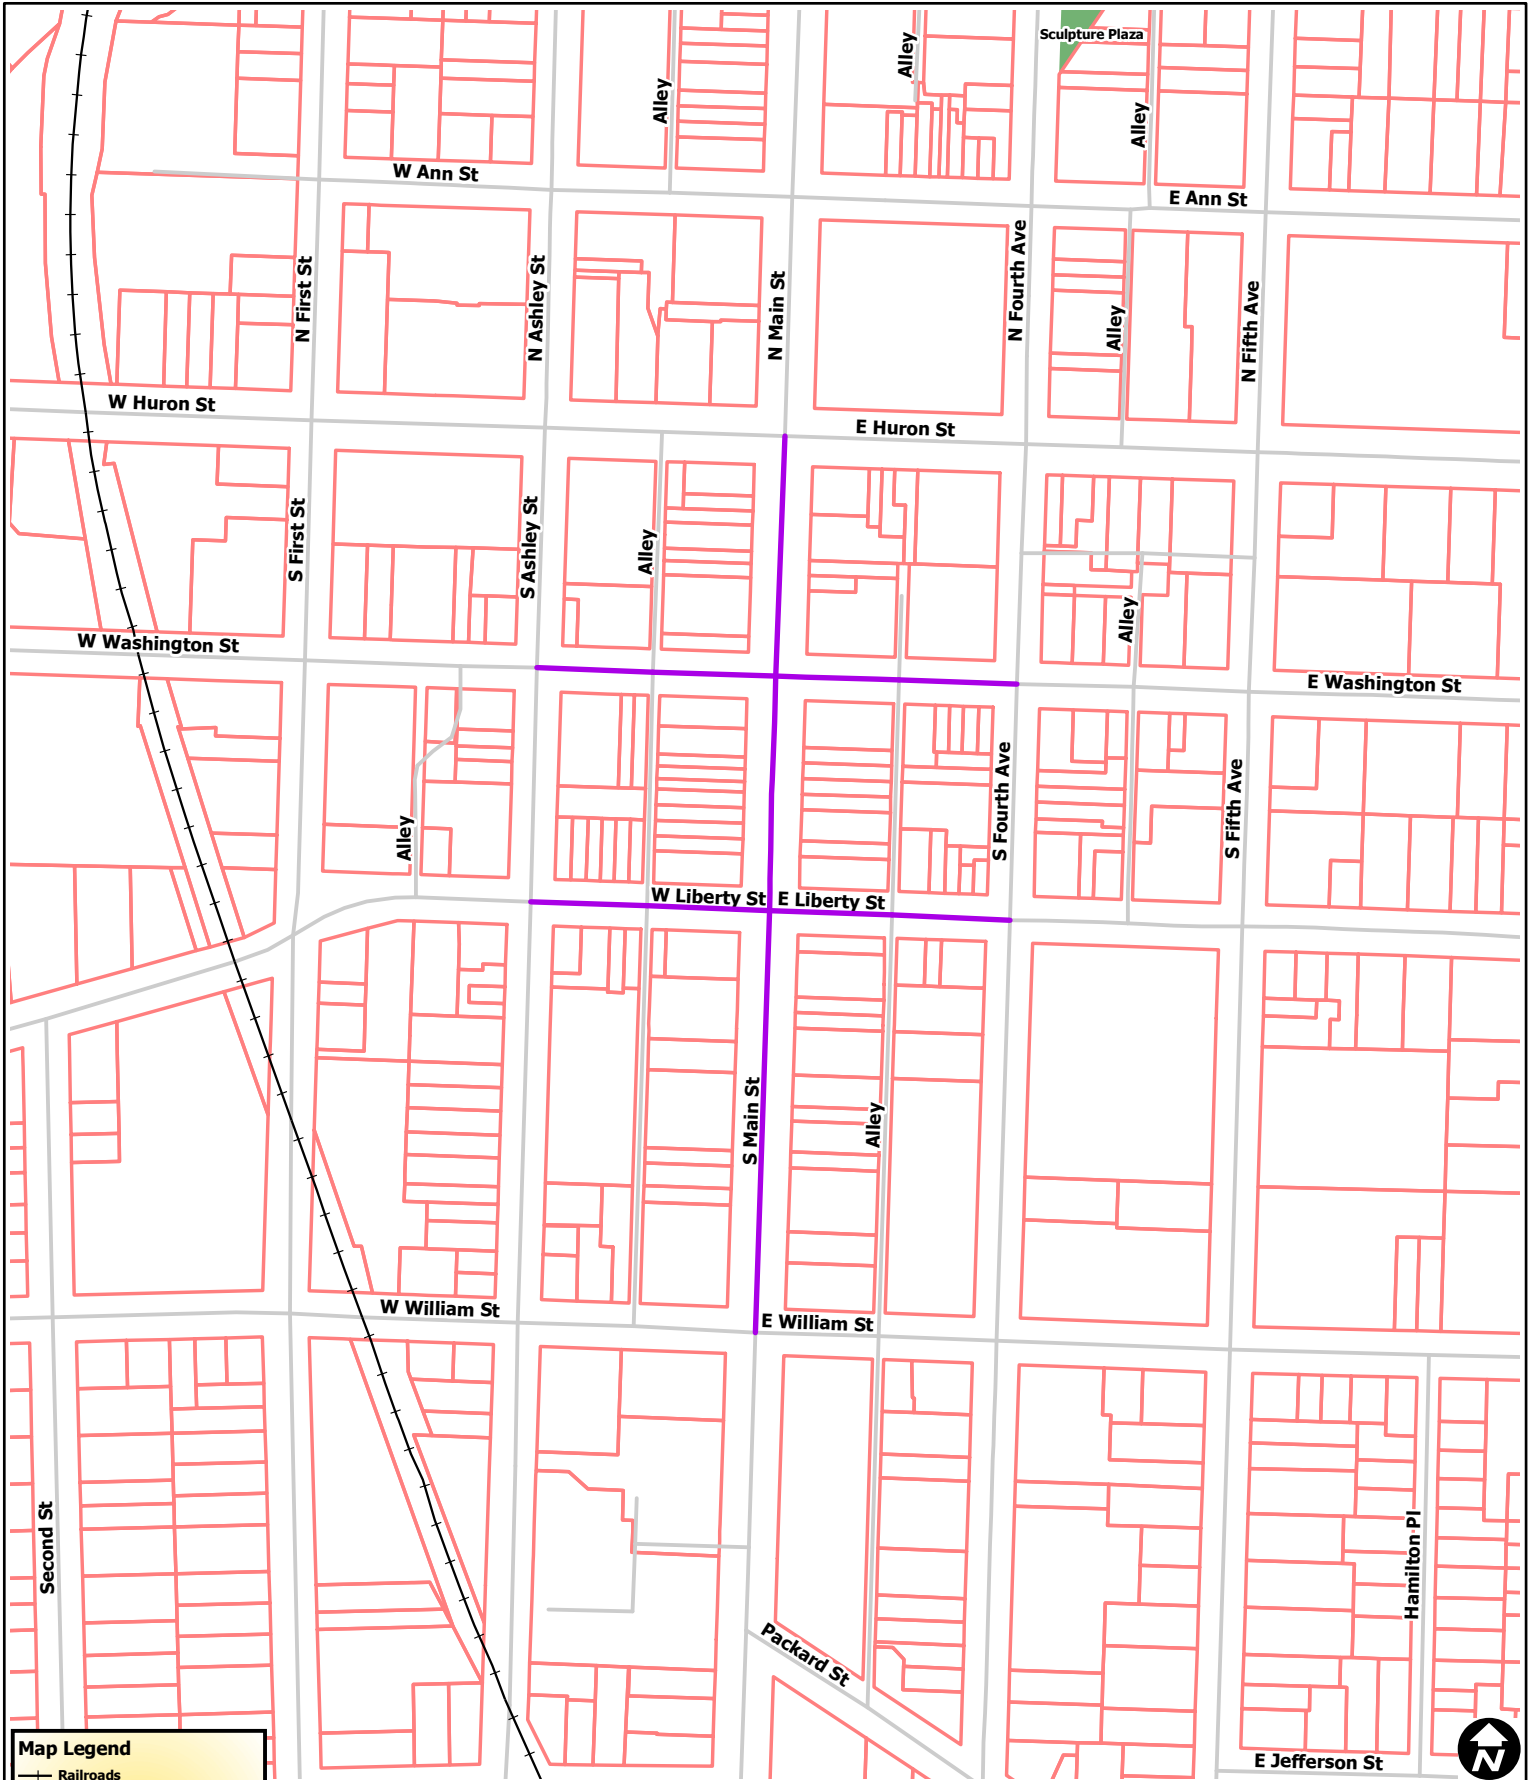

Rolling Sculpture Car Show

Map Legend

- Railroads
- Streets - Purple are CLOSED
- Huron River
- Parcel Property
- Park Property
- School Property
- Non City Open Space Property
- University Property