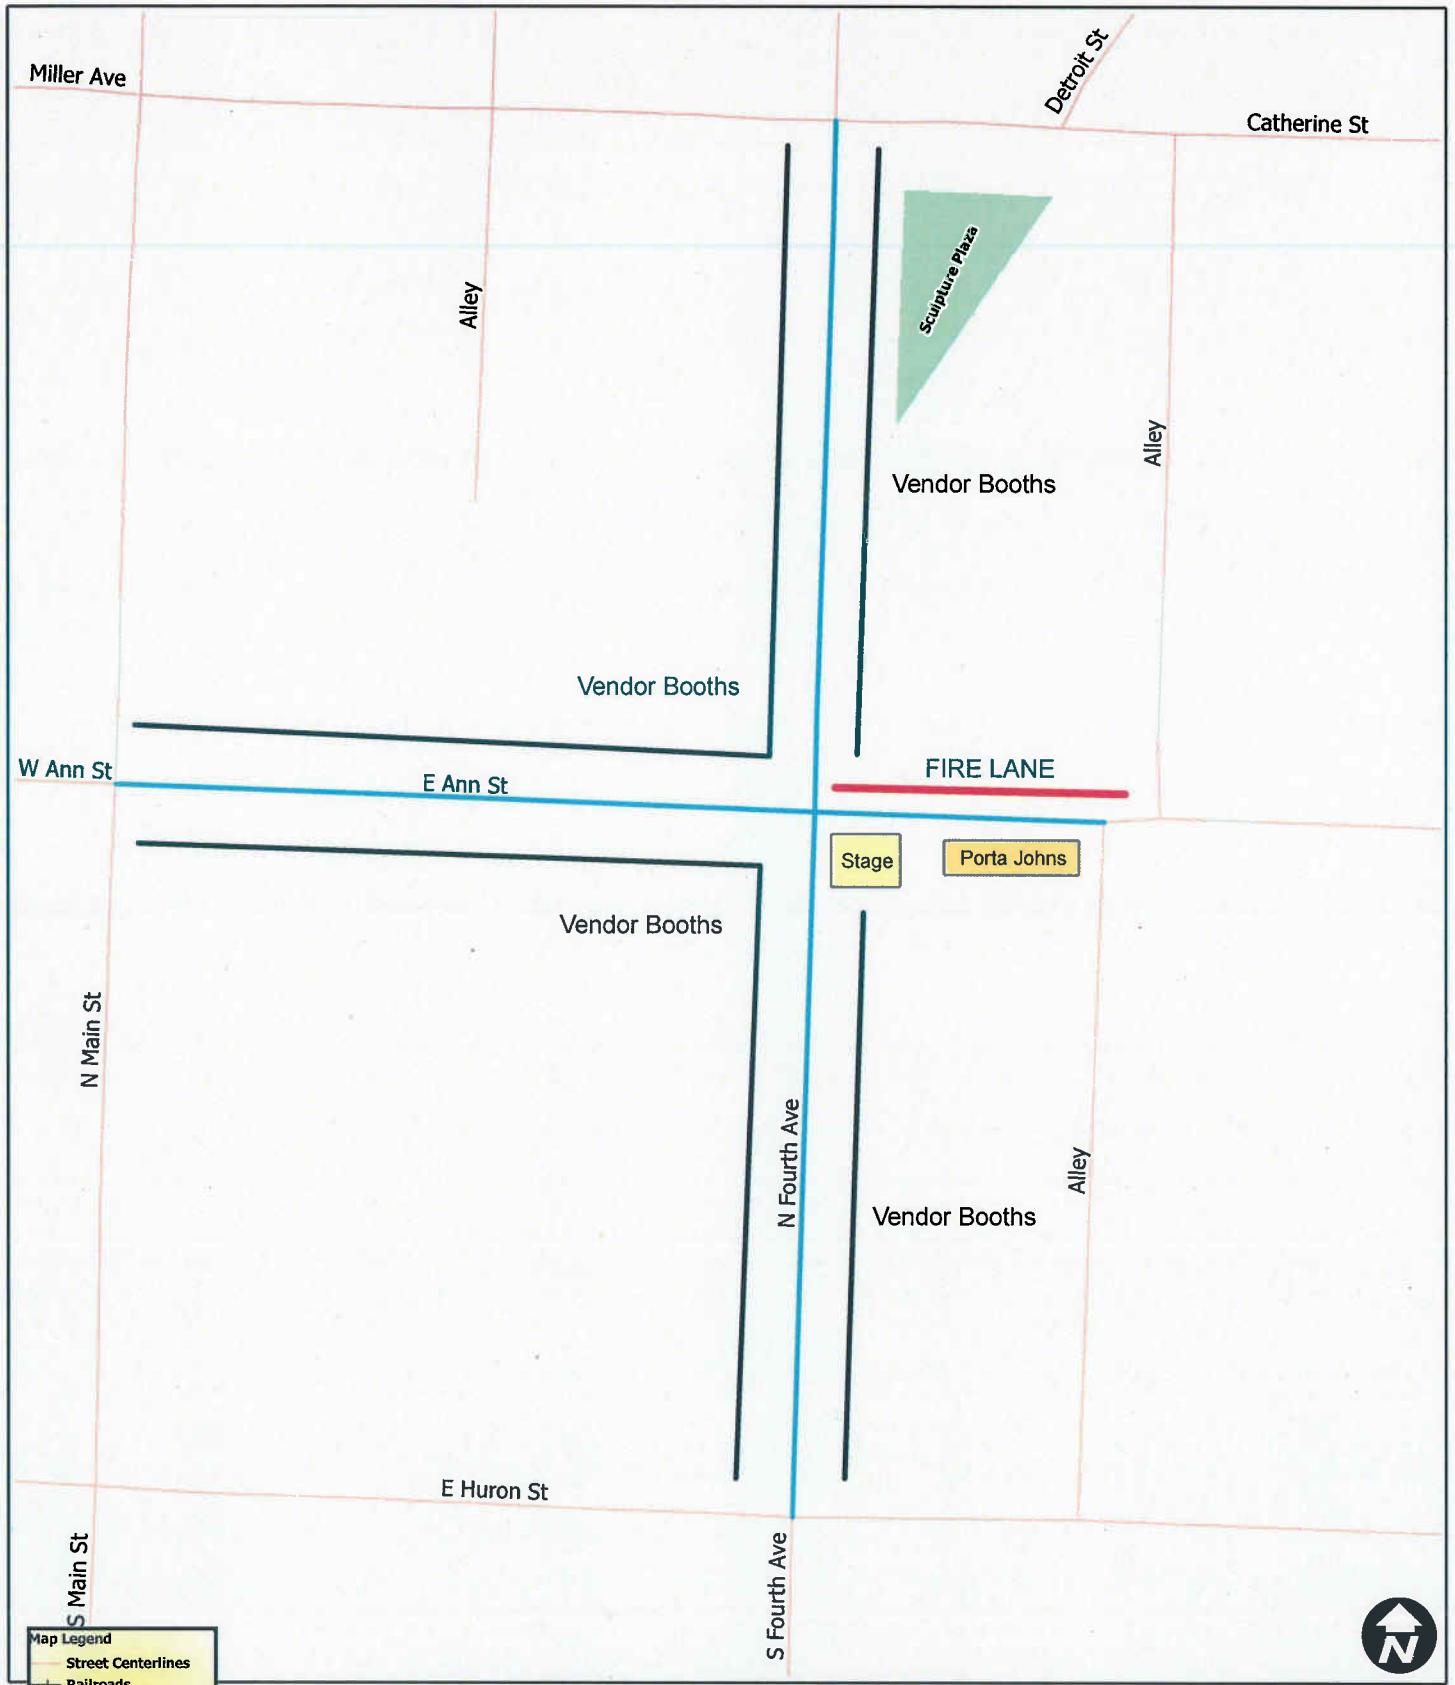

African American Downtown Festival

Map Legend

	Street Centerlines
	Railroads
	Rivers and Streams
	Lakes and Ponds
	Schools
	Non City Open Spaces
	Parks
	University