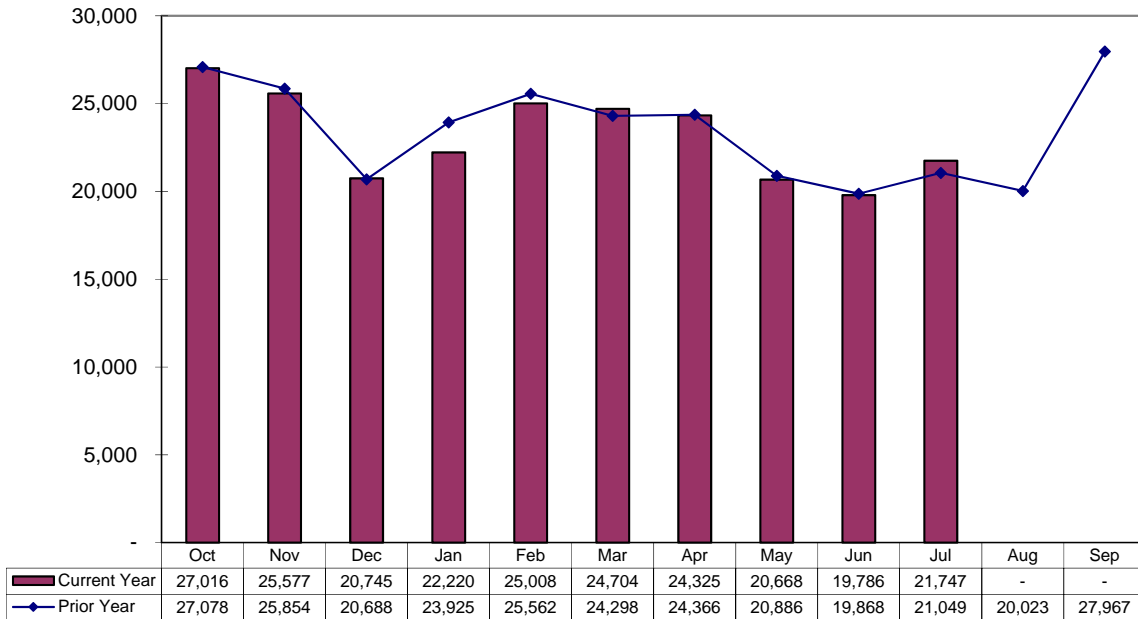

Average Weekday Passengers

July 2014

Fixed Route Average Weekday Passengers

A-Ride Average Weekday Passengers