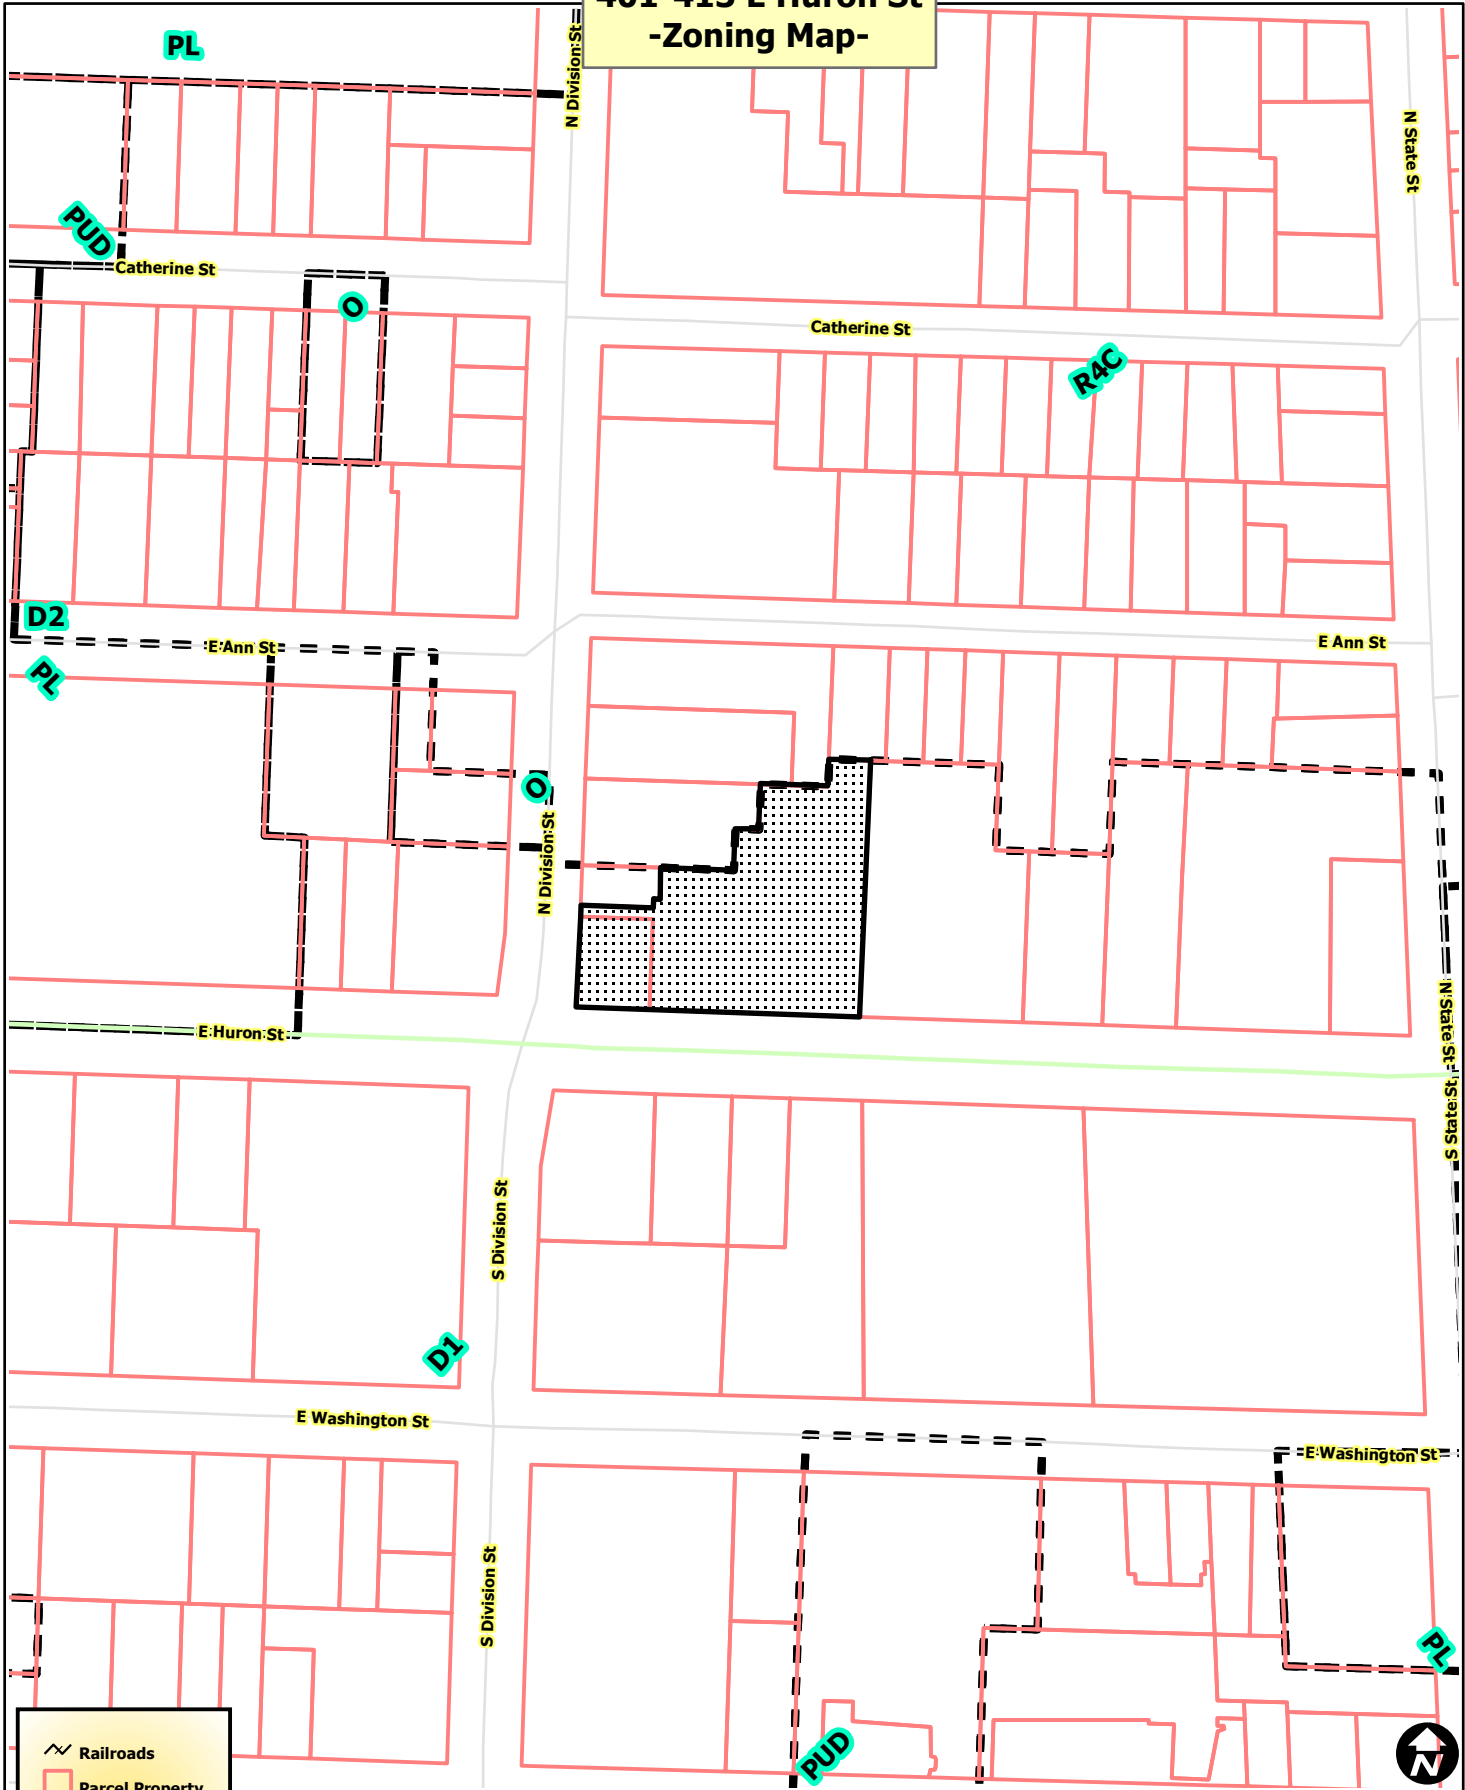

401-413 E Huron St -Zoning Map-

Railroads
Parcel Property
Zoning
Township
Zoning