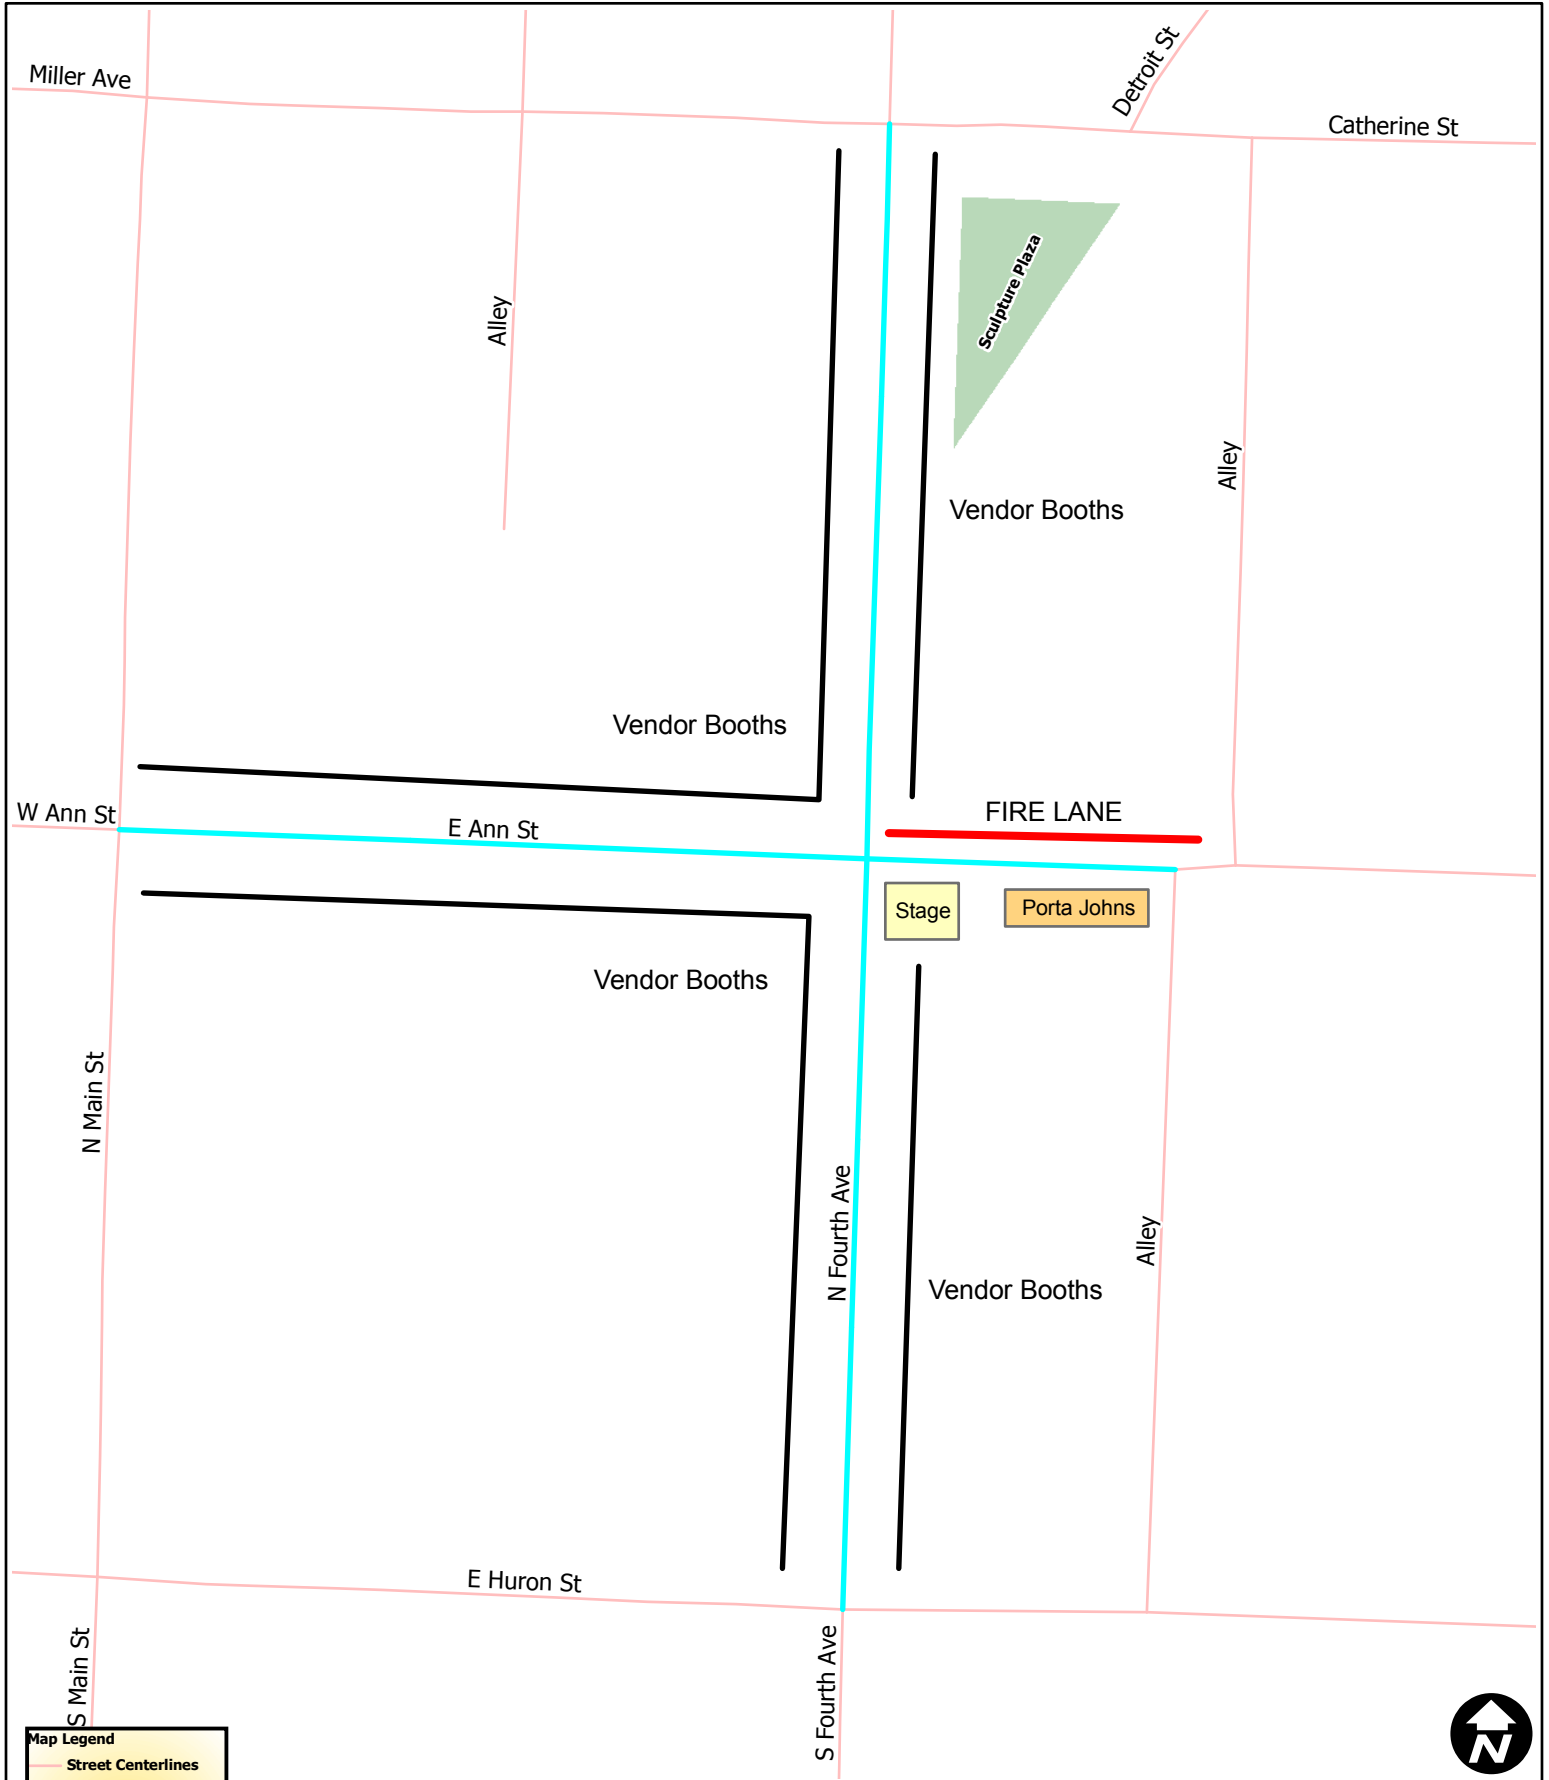

African American Downtown Festival

Map Legend

- Street Centerlines
- Railroads
- Rivers and Streams
- Lakes and Ponds
- Schools
- Non City Open Spaces
- Parks
- University