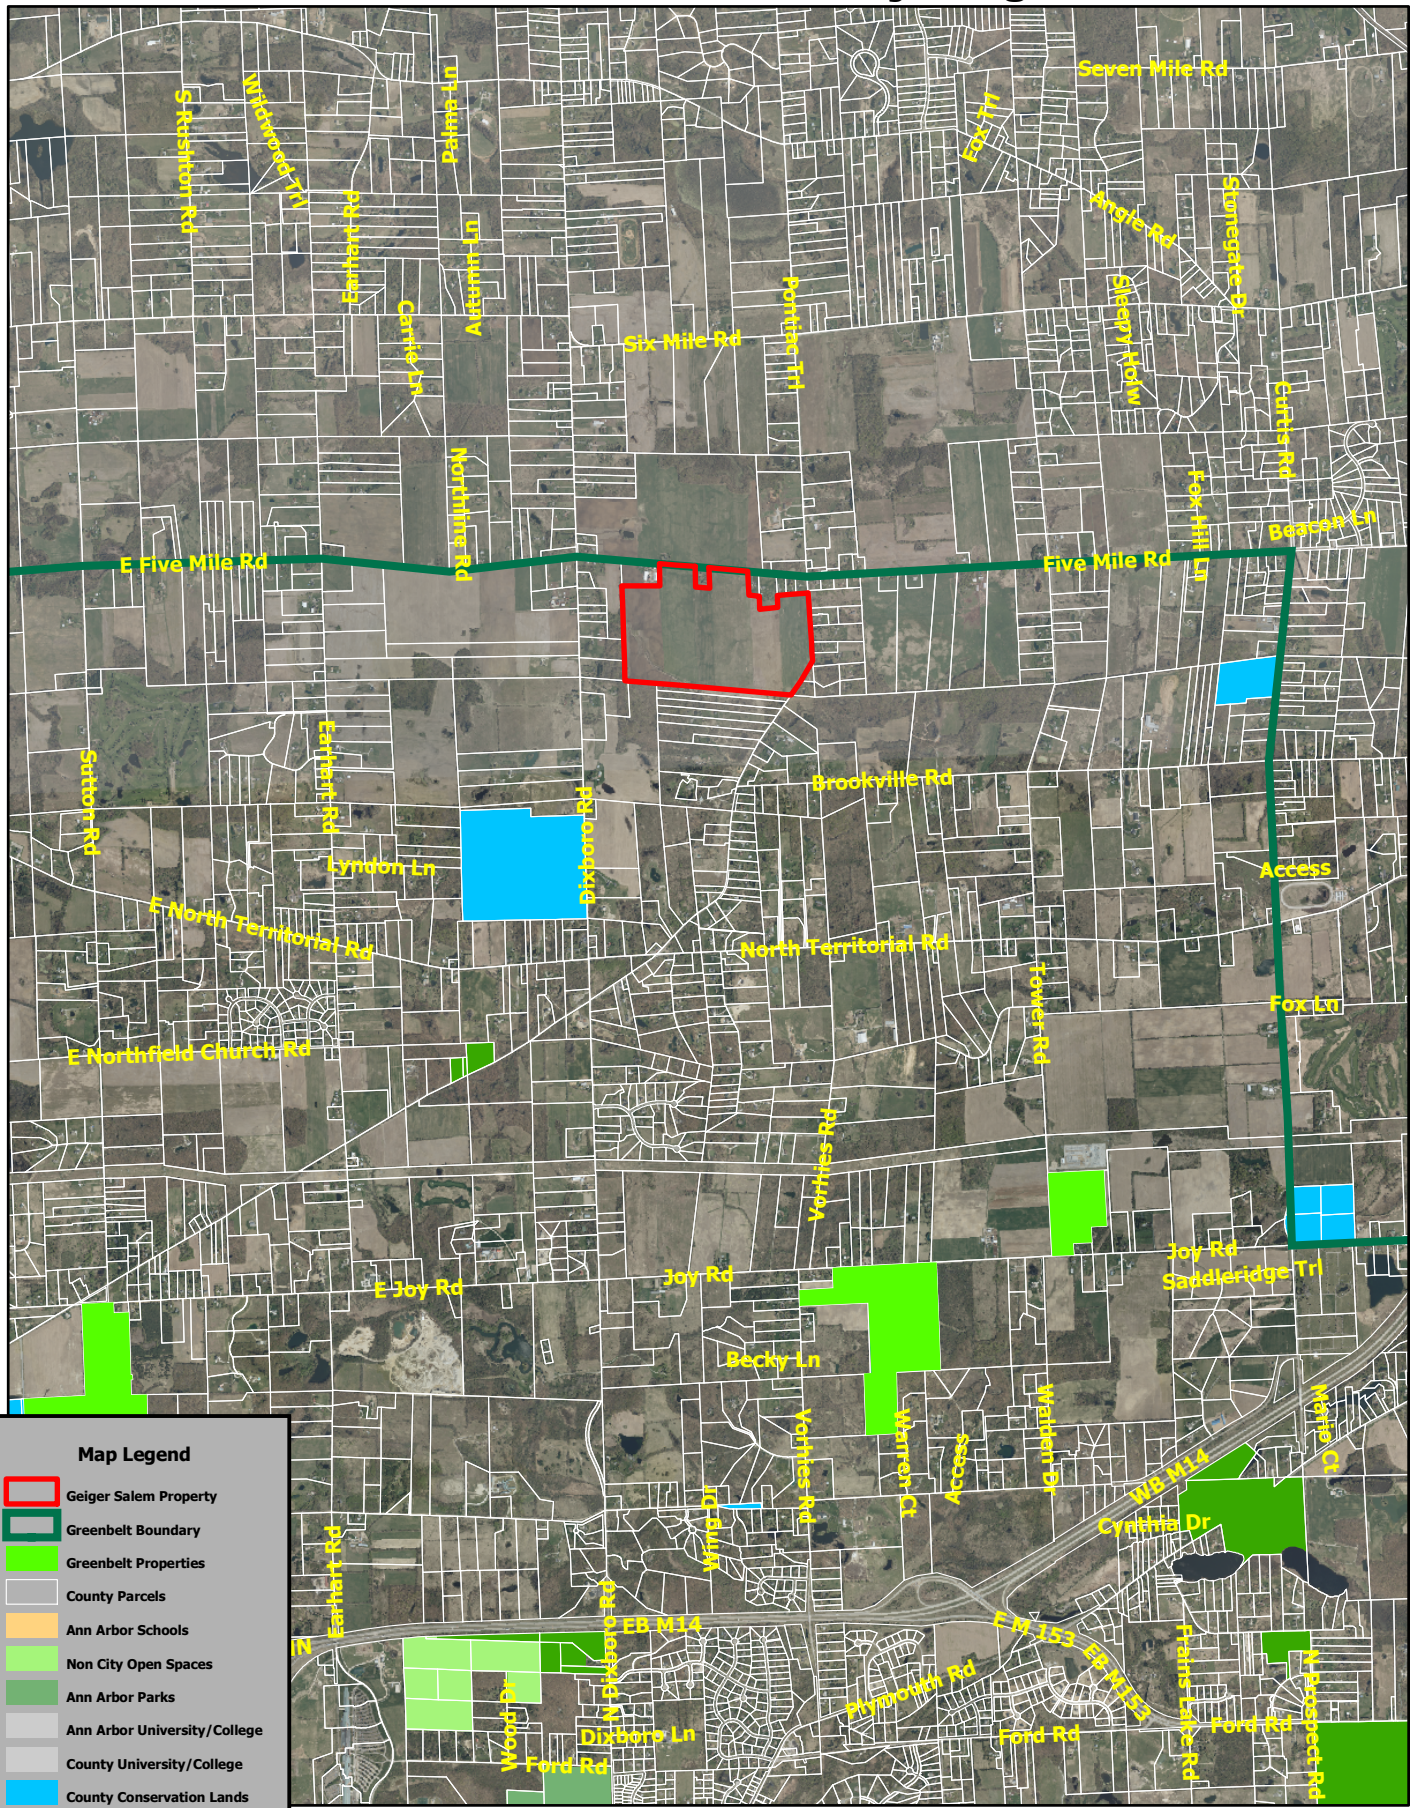

Owner: Rose and Nancy Geiger

Map Legend

- Geiger Salem Property
- Greenbelt Boundary
- Greenbelt Properties
- County Parcels
- Ann Arbor Schools
- Non City Open Spaces
- Ann Arbor Parks
- Ann Arbor University/College
- County University/College
- County Conservation Lands
- County Parks/Preserves