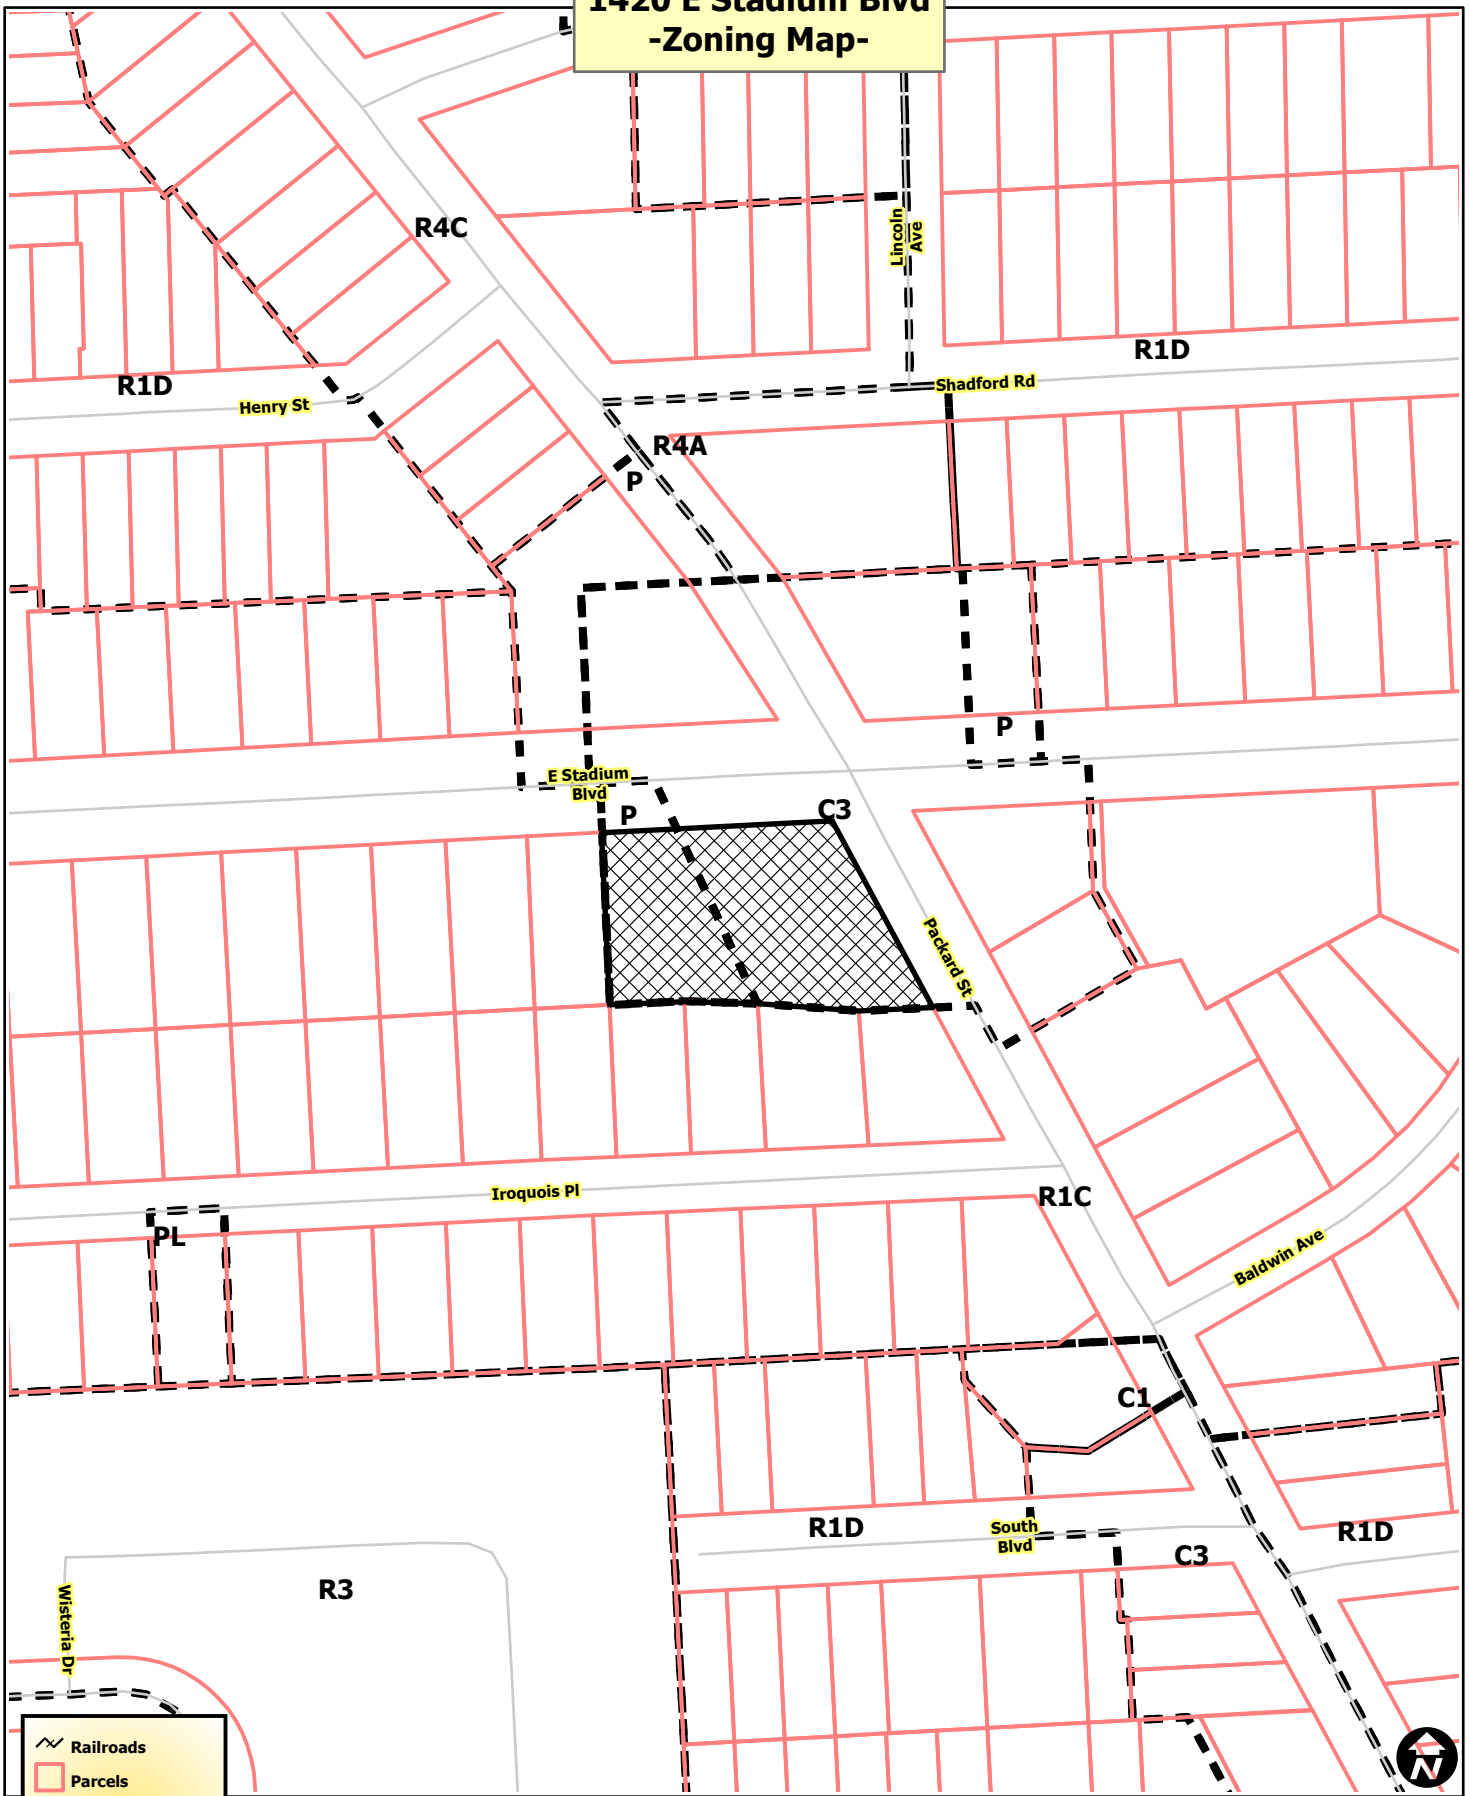

1420 E Stadium Blvd -Zoning Map-

Legend

- Railroads
- Parcels
- **Zoning**
- Township Islands
- Zoning Districts
- Huron River