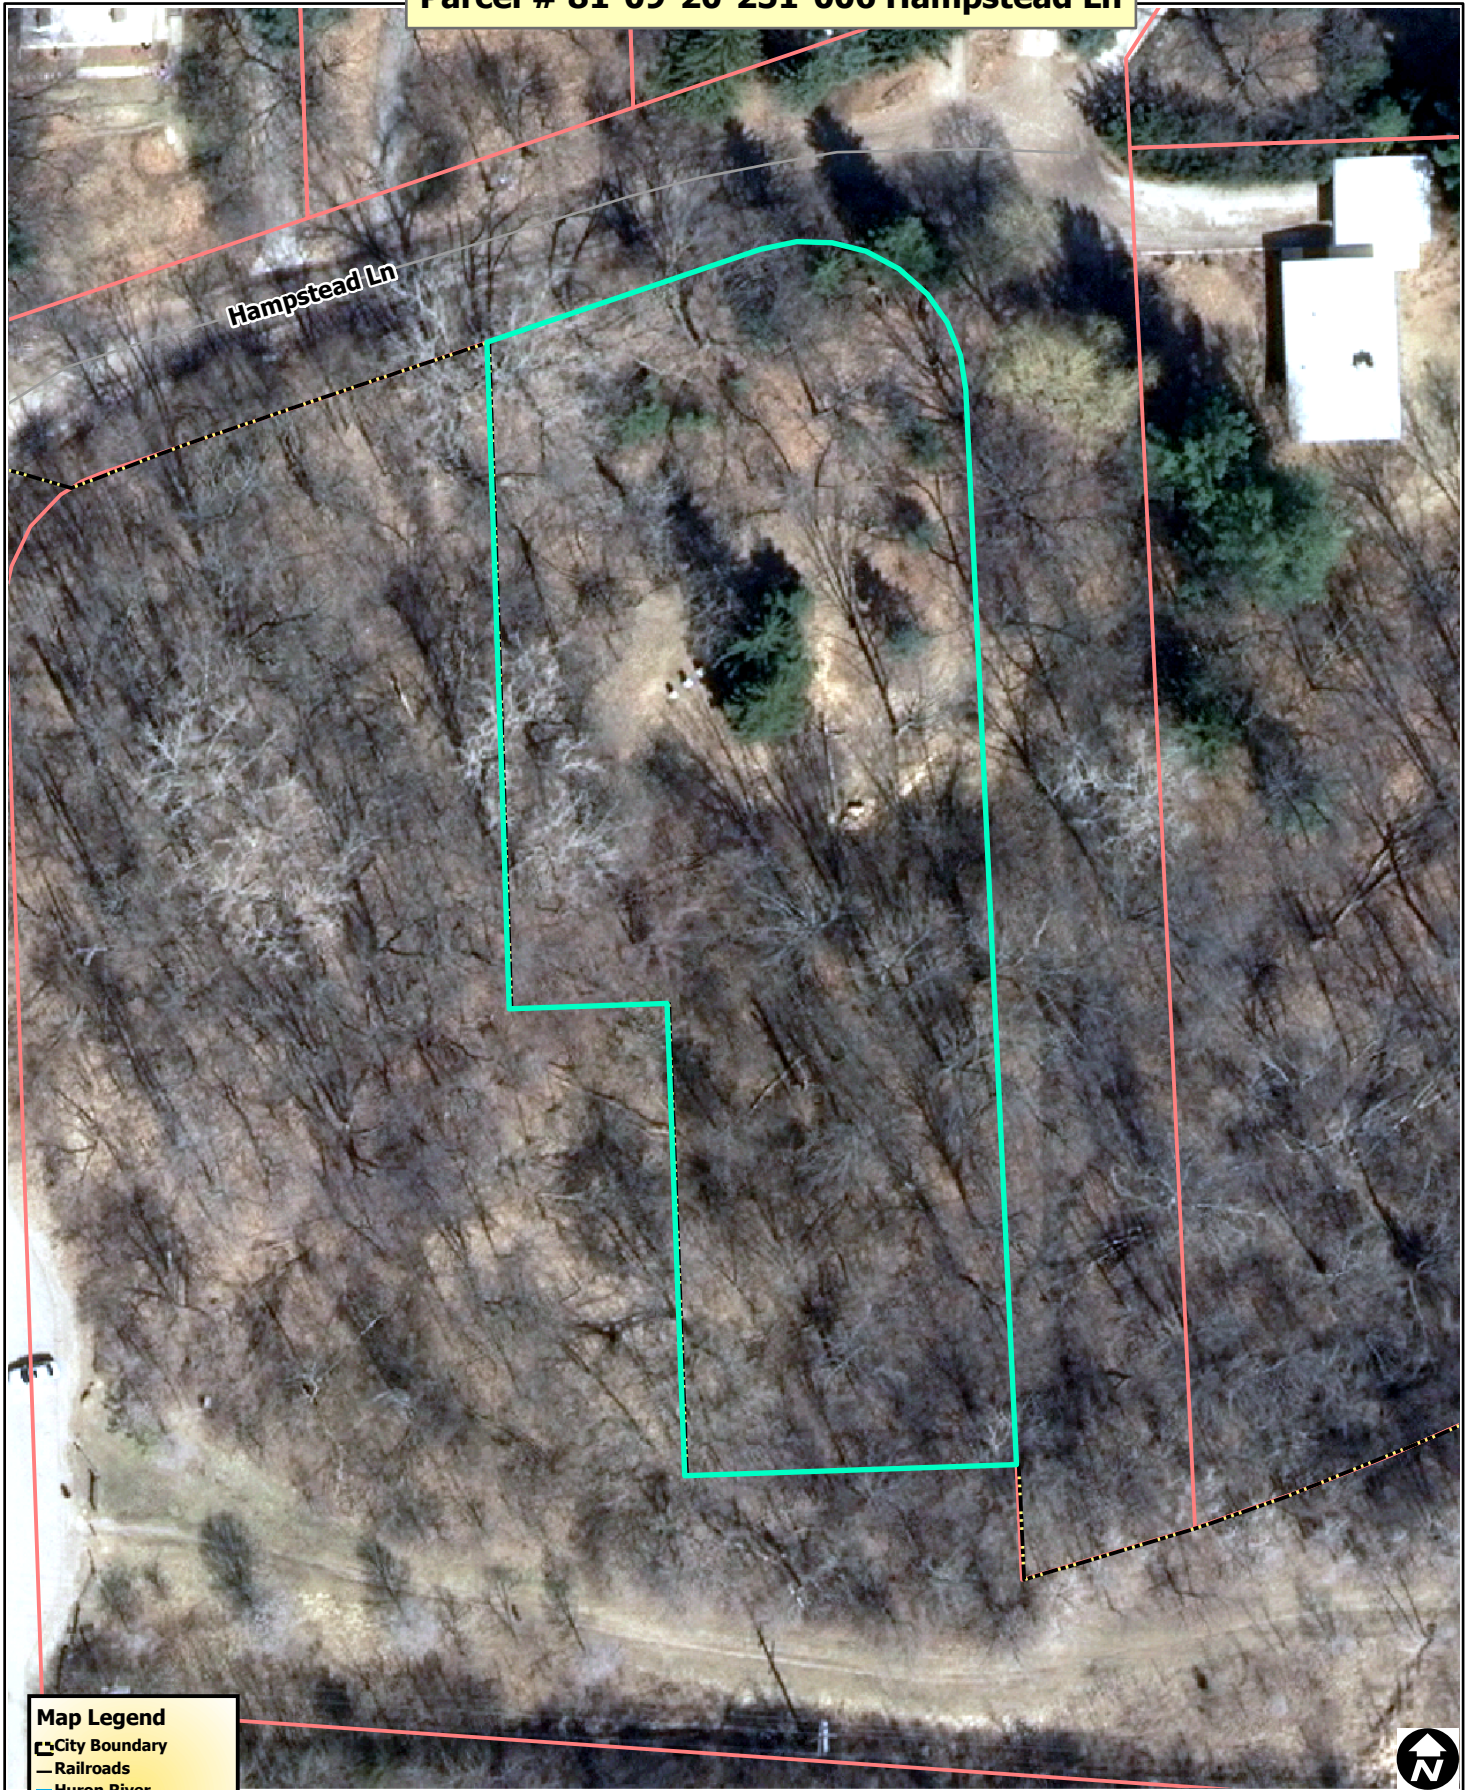

Parcel # 81-09-20-251-006 Hampstead Ln

Map Legend

- City Boundary
- Railroads
- Huron River
- Parcels
- Schools
- Non City Open Spaces
- University