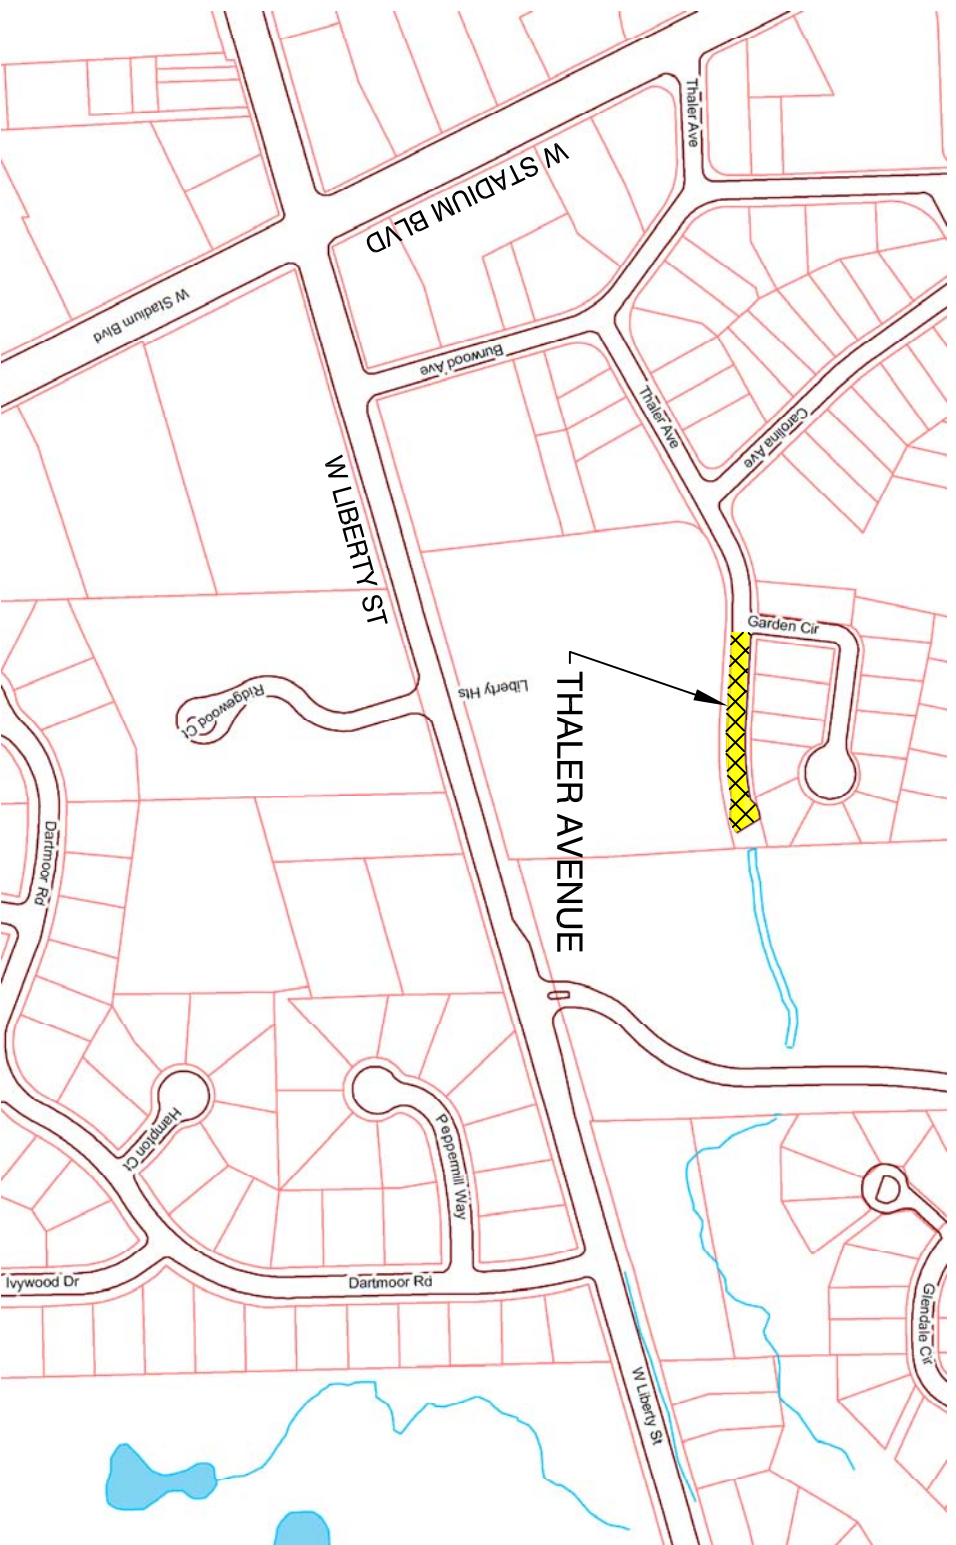

**Thaler Avenue (east of Garden Circle)
Vicinity Map for Decertification and Removal
as Public Street in Act 51 Street System**

NOT TO SCALE