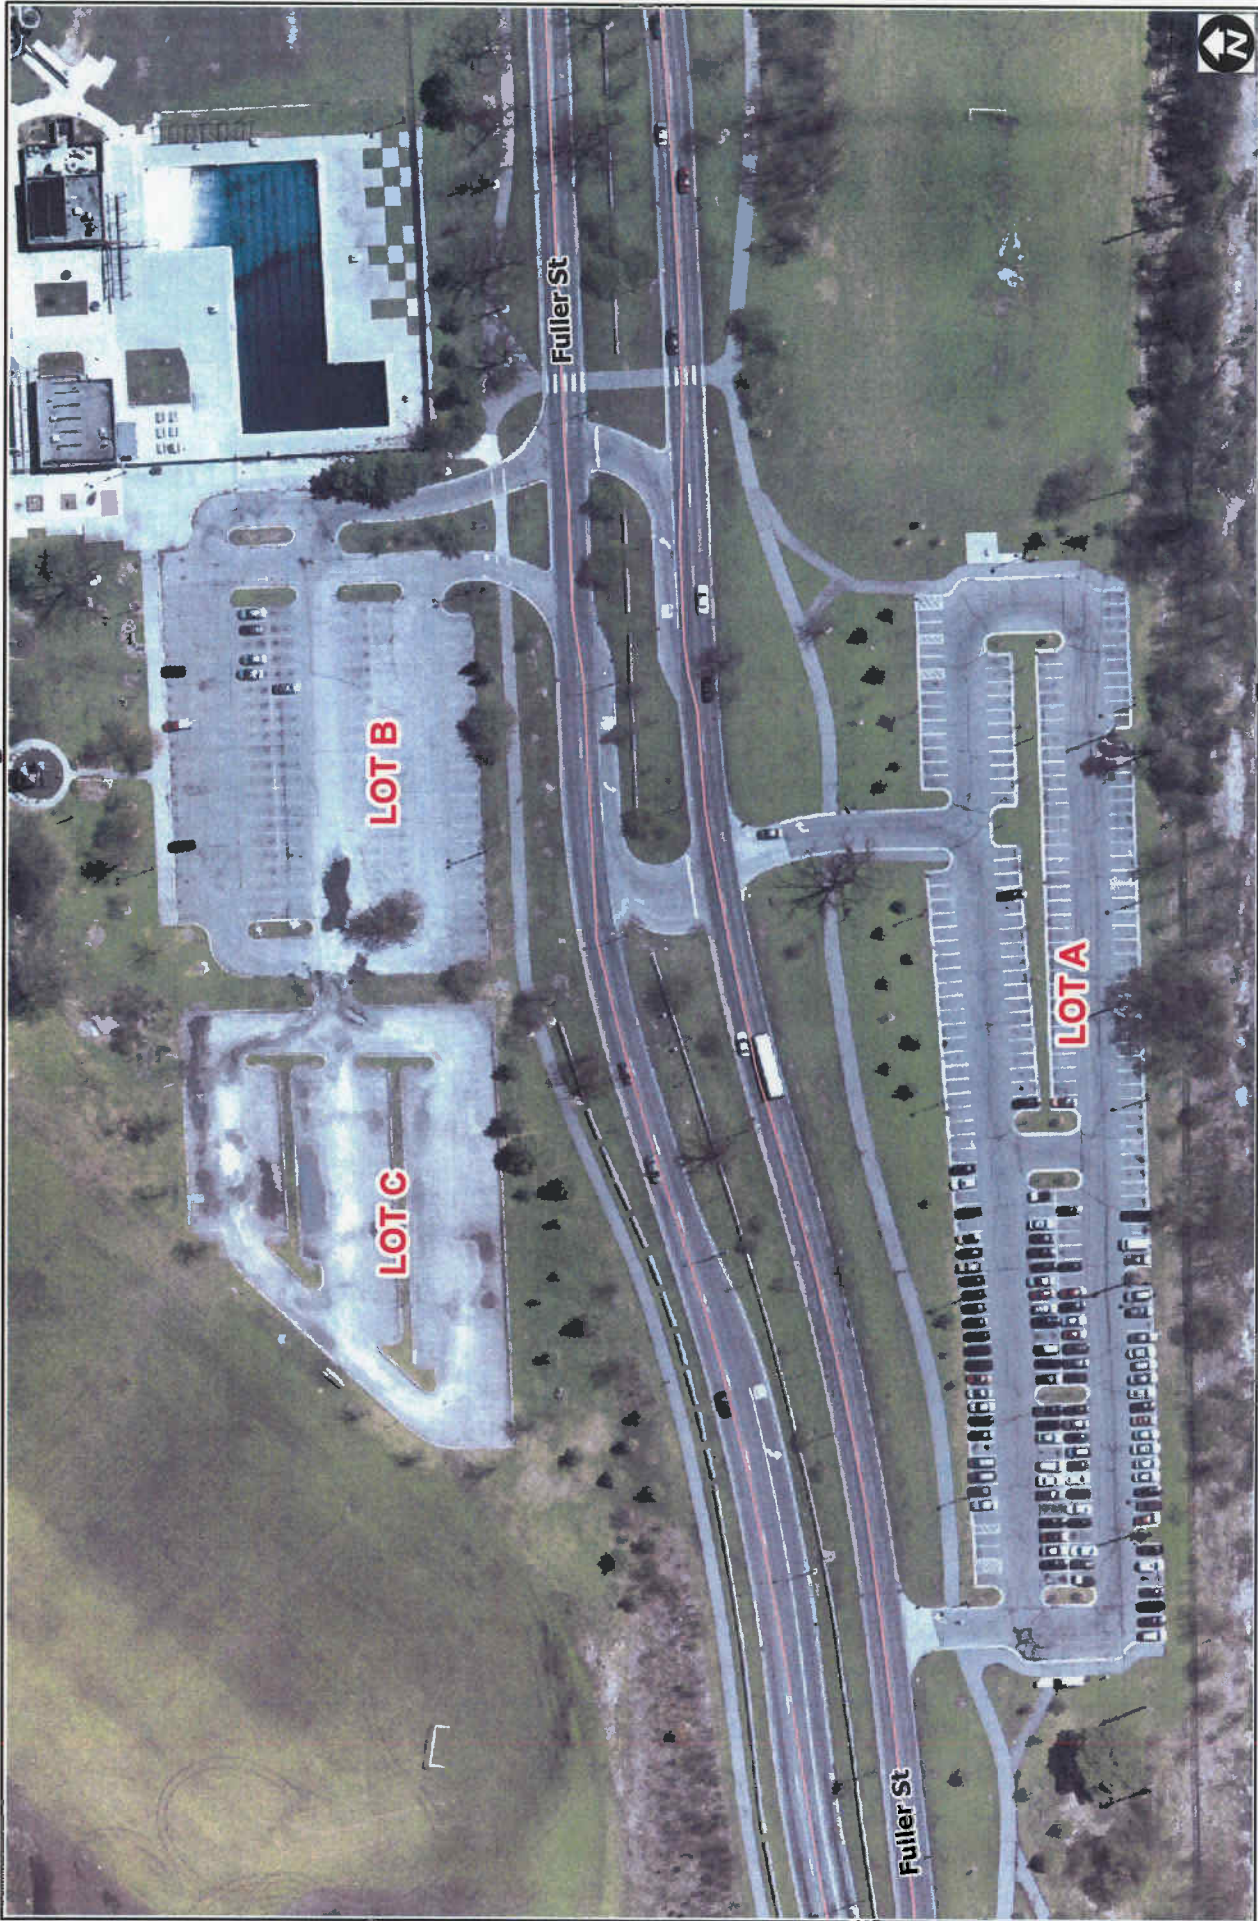

Exhibit A-1: Fuller Park Parking Lots

0 50 100 200 Feet

Maps available online:
<http://glsweb.eawashburnaw.org/webSite/map/washburnaw/>

Map Legend