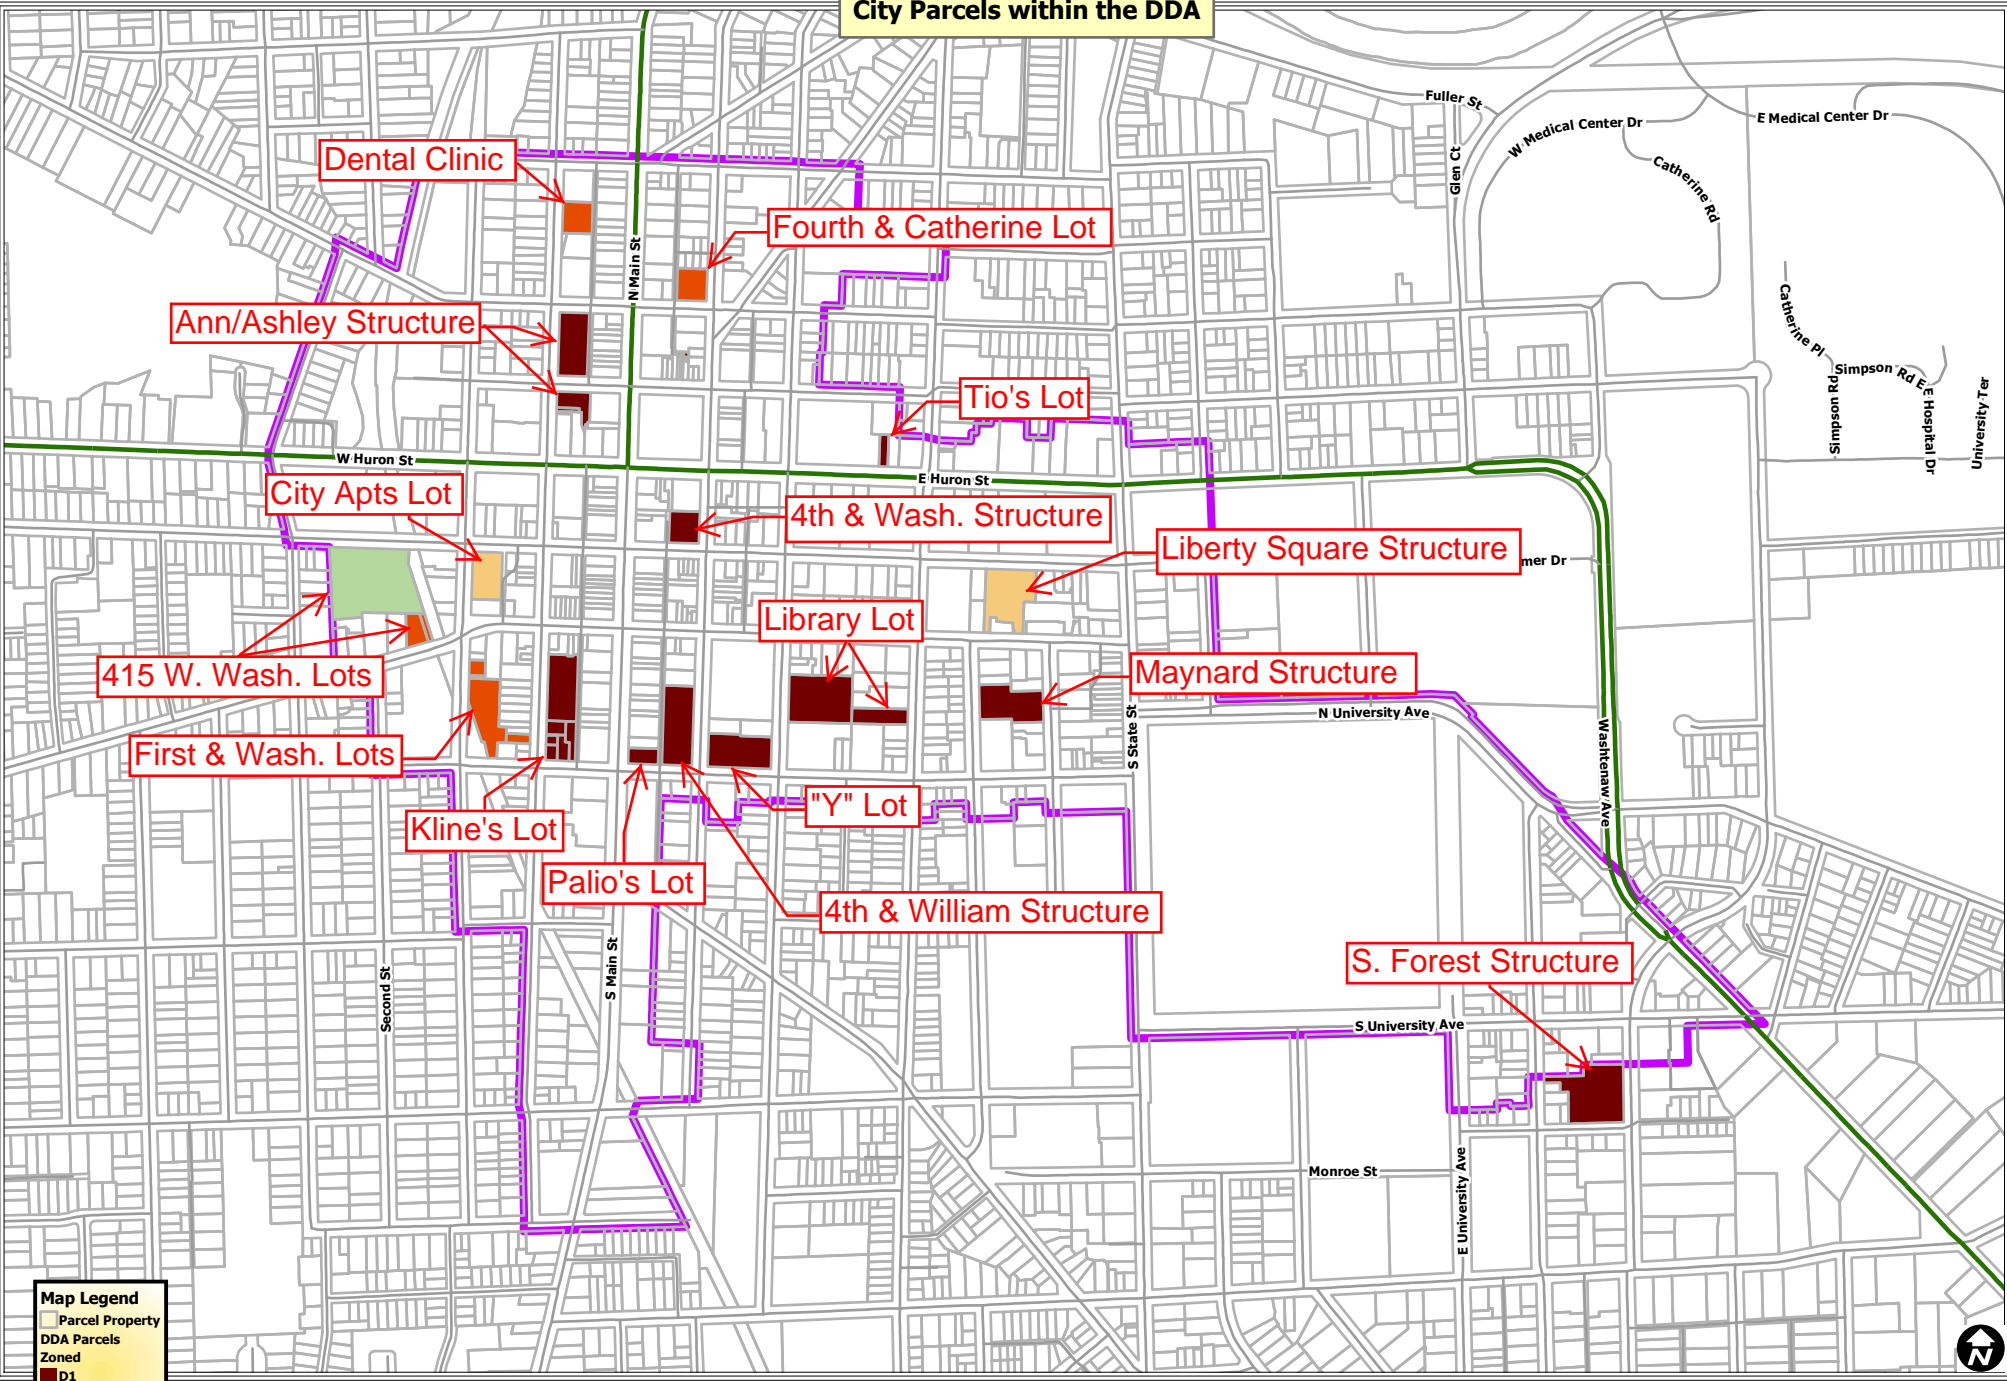

City Parcels within the DDA

Map Legend

- Parcel Property
- DDA Parcels
- Zoned
  - D1
  - D2
  - PL
  - PUD
- DDA Boundary