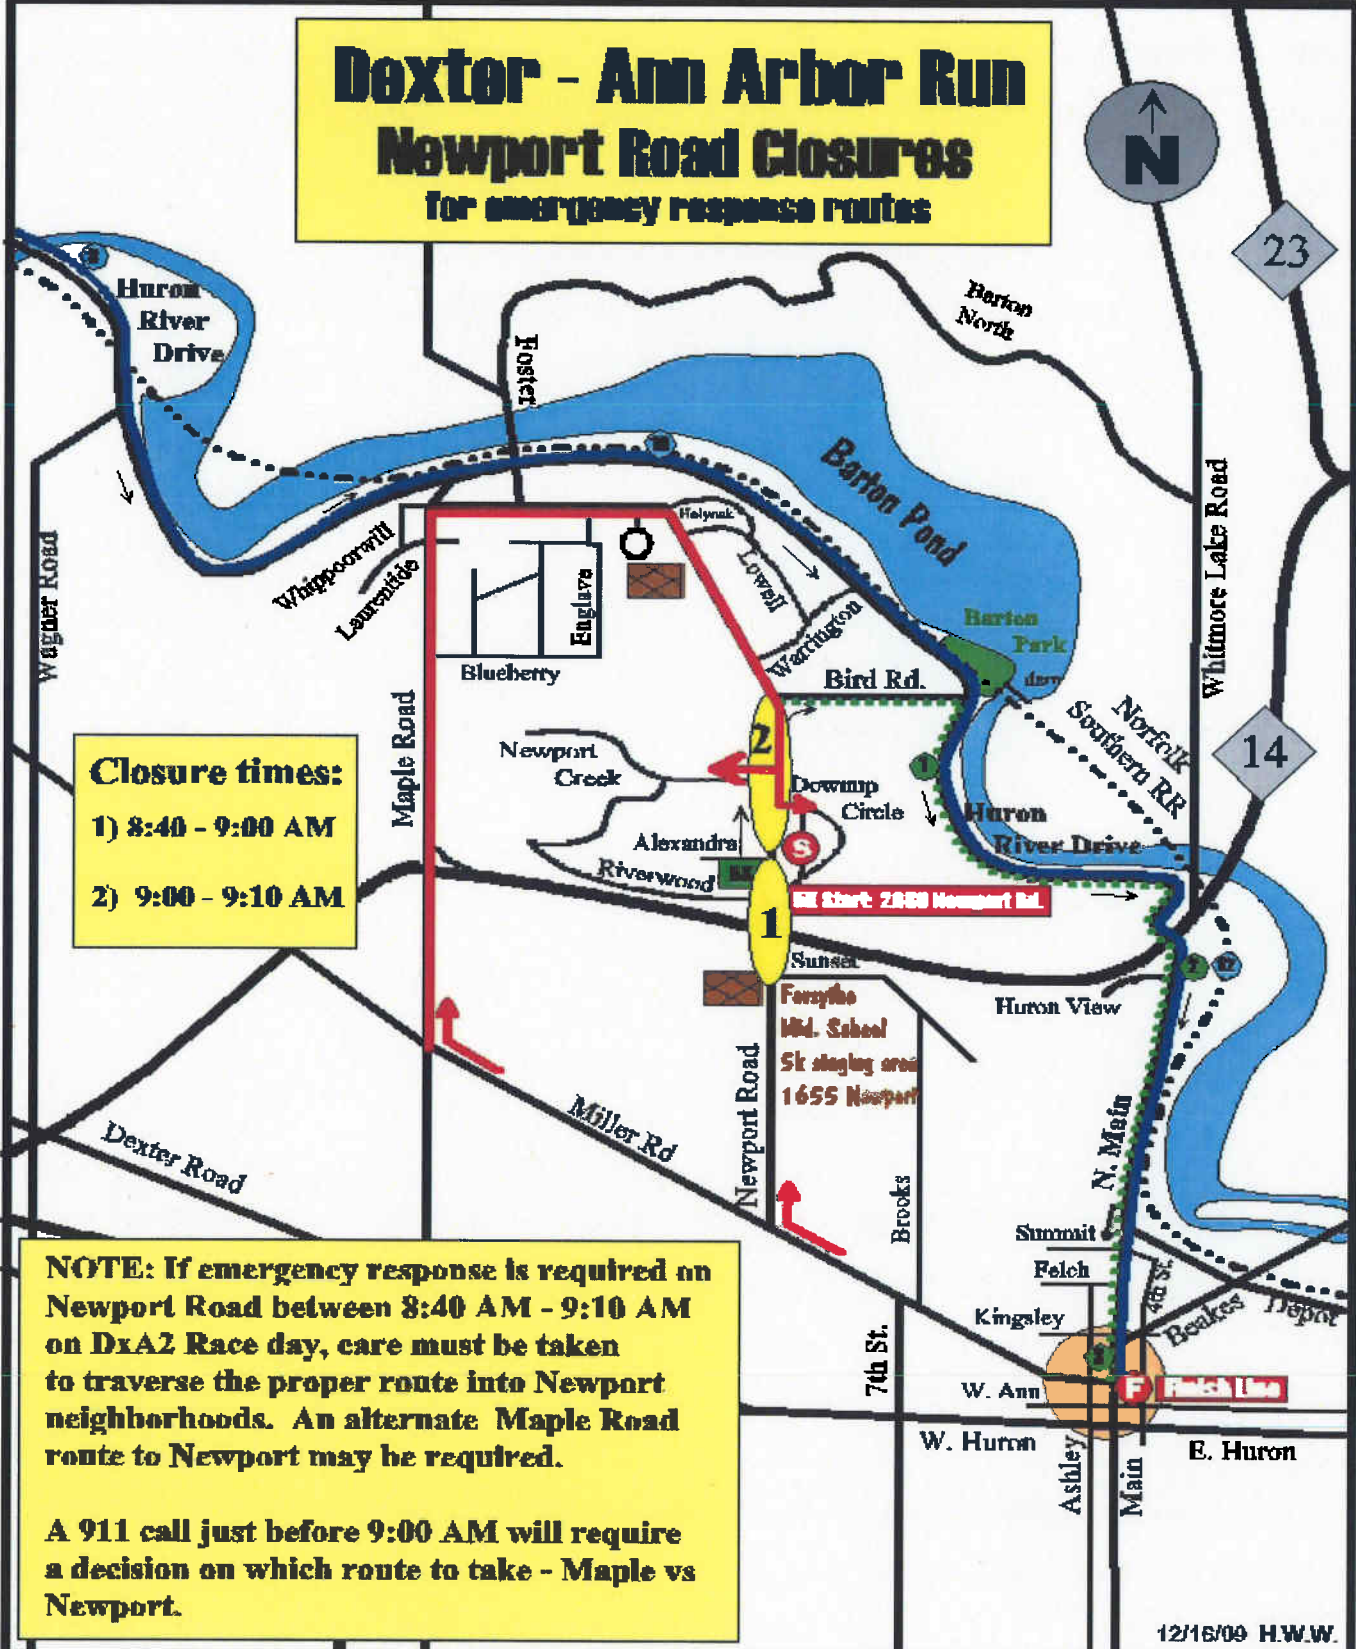

Dexter - Ann Arbor Run Newport Road Closures for emergency response routes

Closure times:
 1) 8:40 - 9:00 AM
 2) 9:00 - 9:10 AM

NOTE: If emergency response is required on Newport Road between 8:40 AM - 9:10 AM on DxA2 Race day, care must be taken to traverse the proper route into Newport neighborhoods. An alternate Maple Road route to Newport may be required.

A 911 call just before 9:00 AM will require a decision on which route to take - Maple vs Newport.