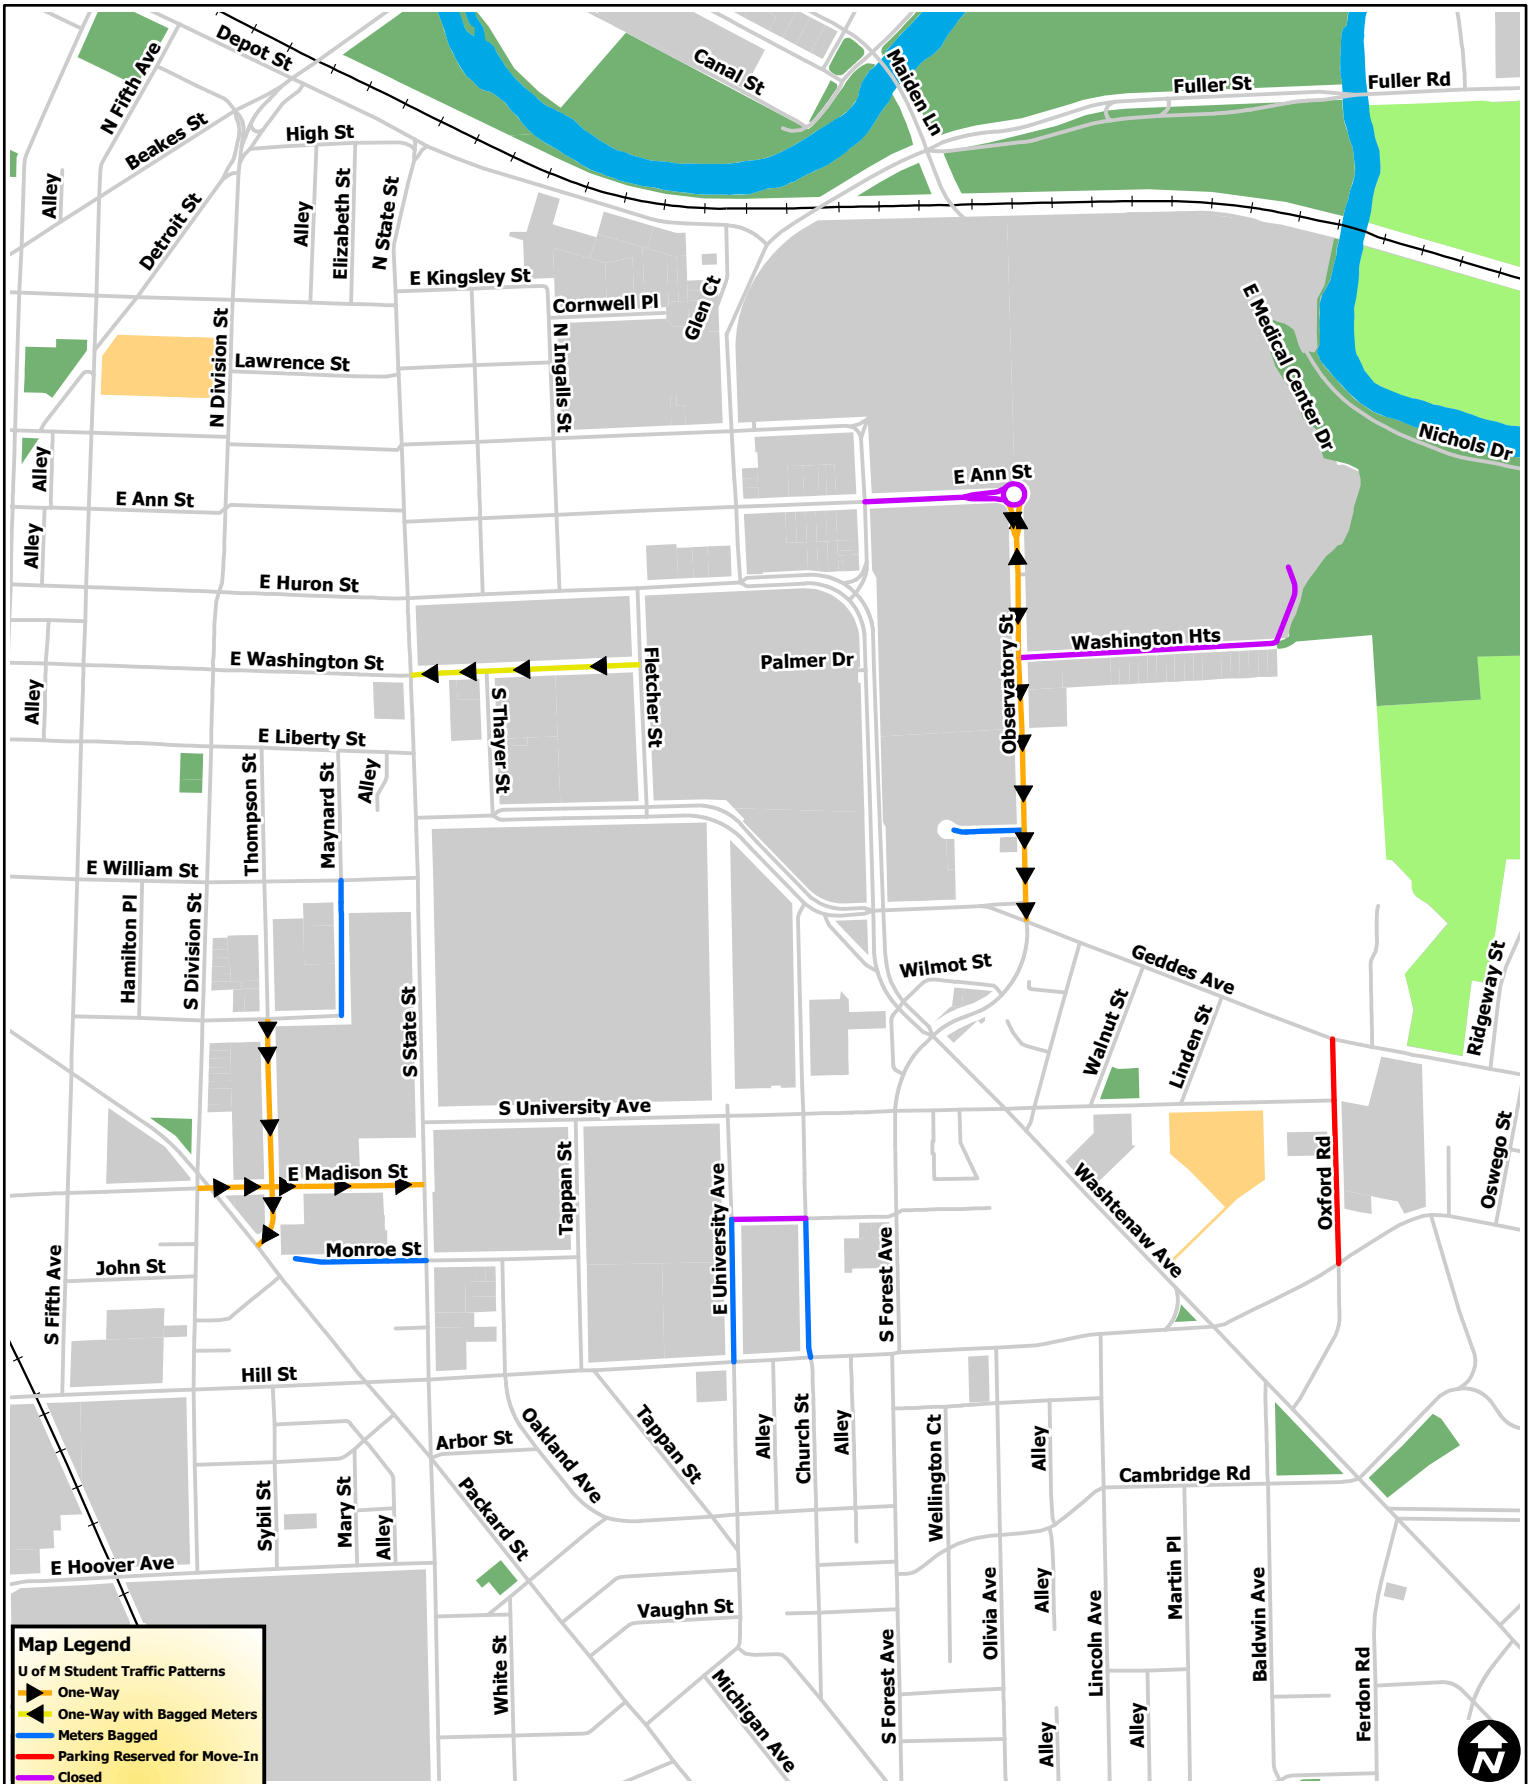

University of Michigan Student Move-In Program

Map Legend

U of M Student Traffic Patterns

- One-Way
- One-Way with Bagged Meters
- Meters Bagged
- Parking Reserved for Move-In
- Closed
- Street Centerlines
- Railroads
- Huron River
- Parks
- Schools
- Non City Open Spaces
- University