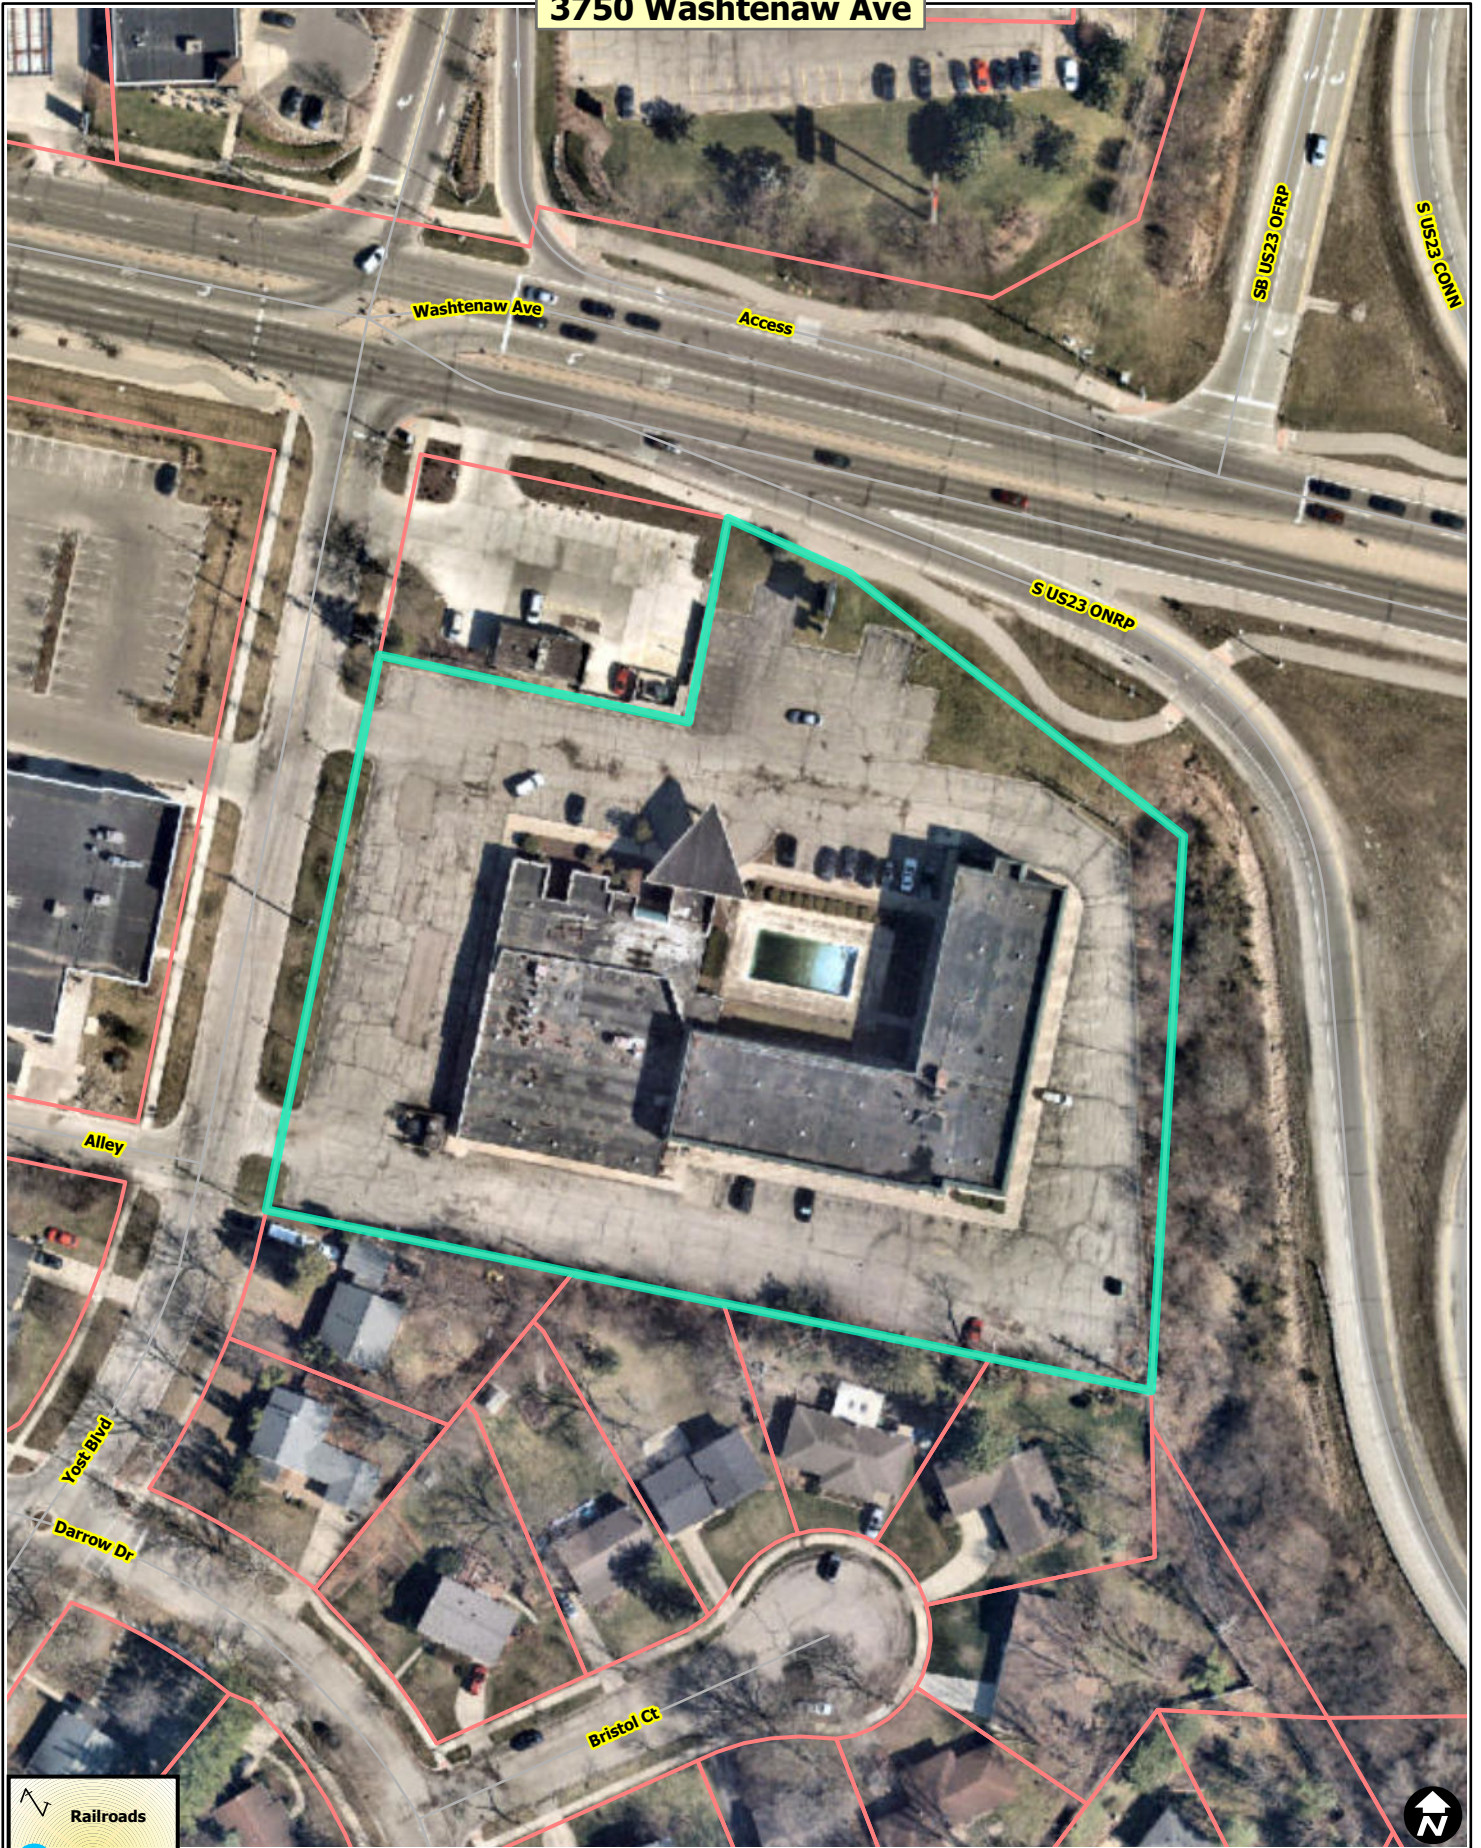

3750 Washtenaw Ave

-  Railroads
-  Huron River
-  Tax Parcels

Map date: 5/21/2024  
Any aerial imagery is circa 2023 unless otherwise noted  
Terms of use: [www.a2gov.org/terms](http://www.a2gov.org/terms)