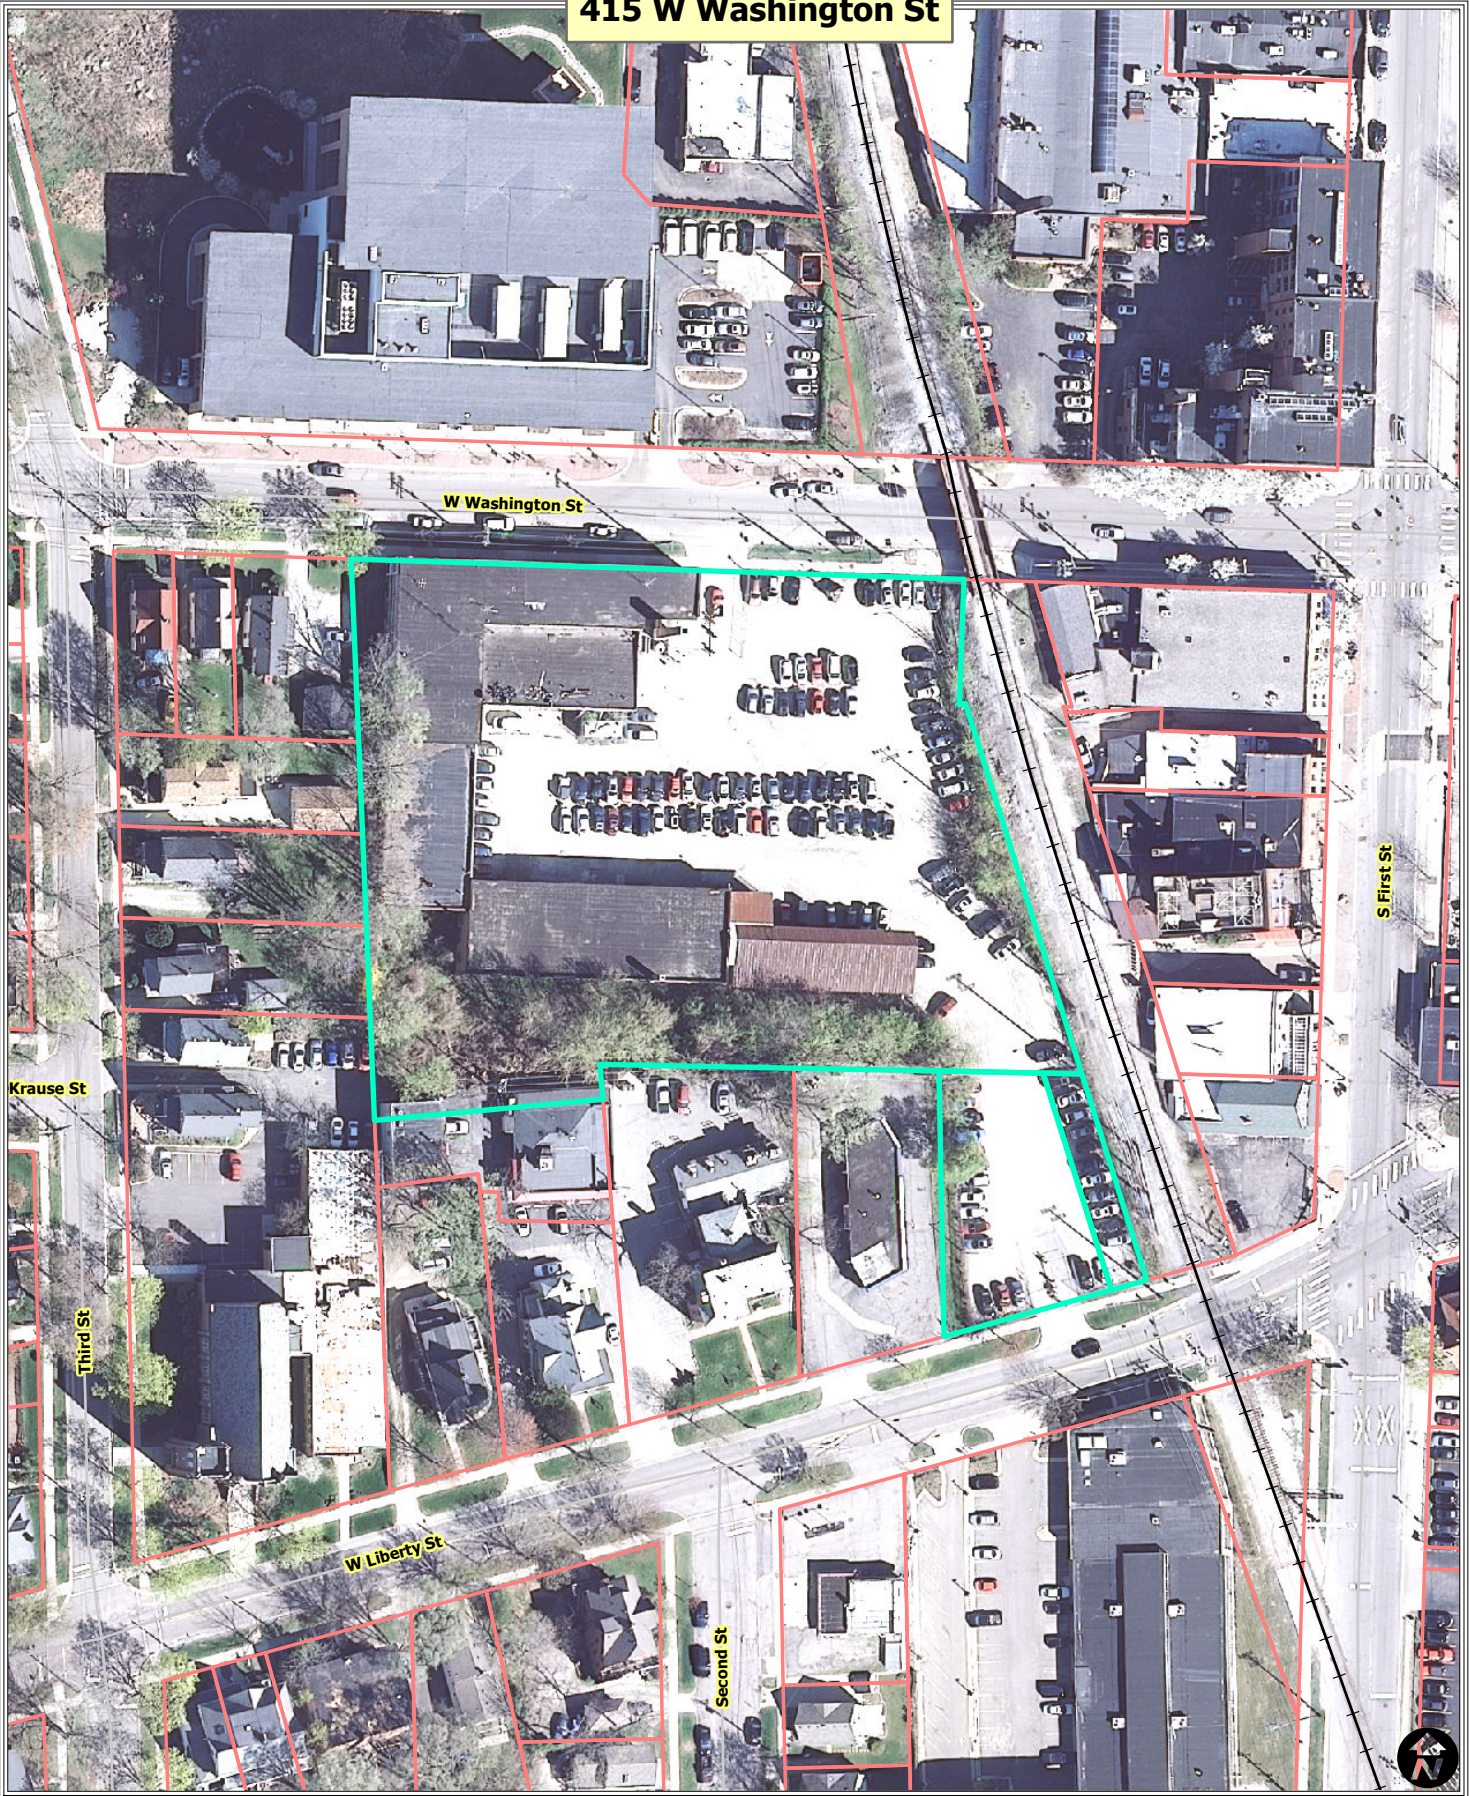

415 W Washington St

Railroads
 Parcel Property