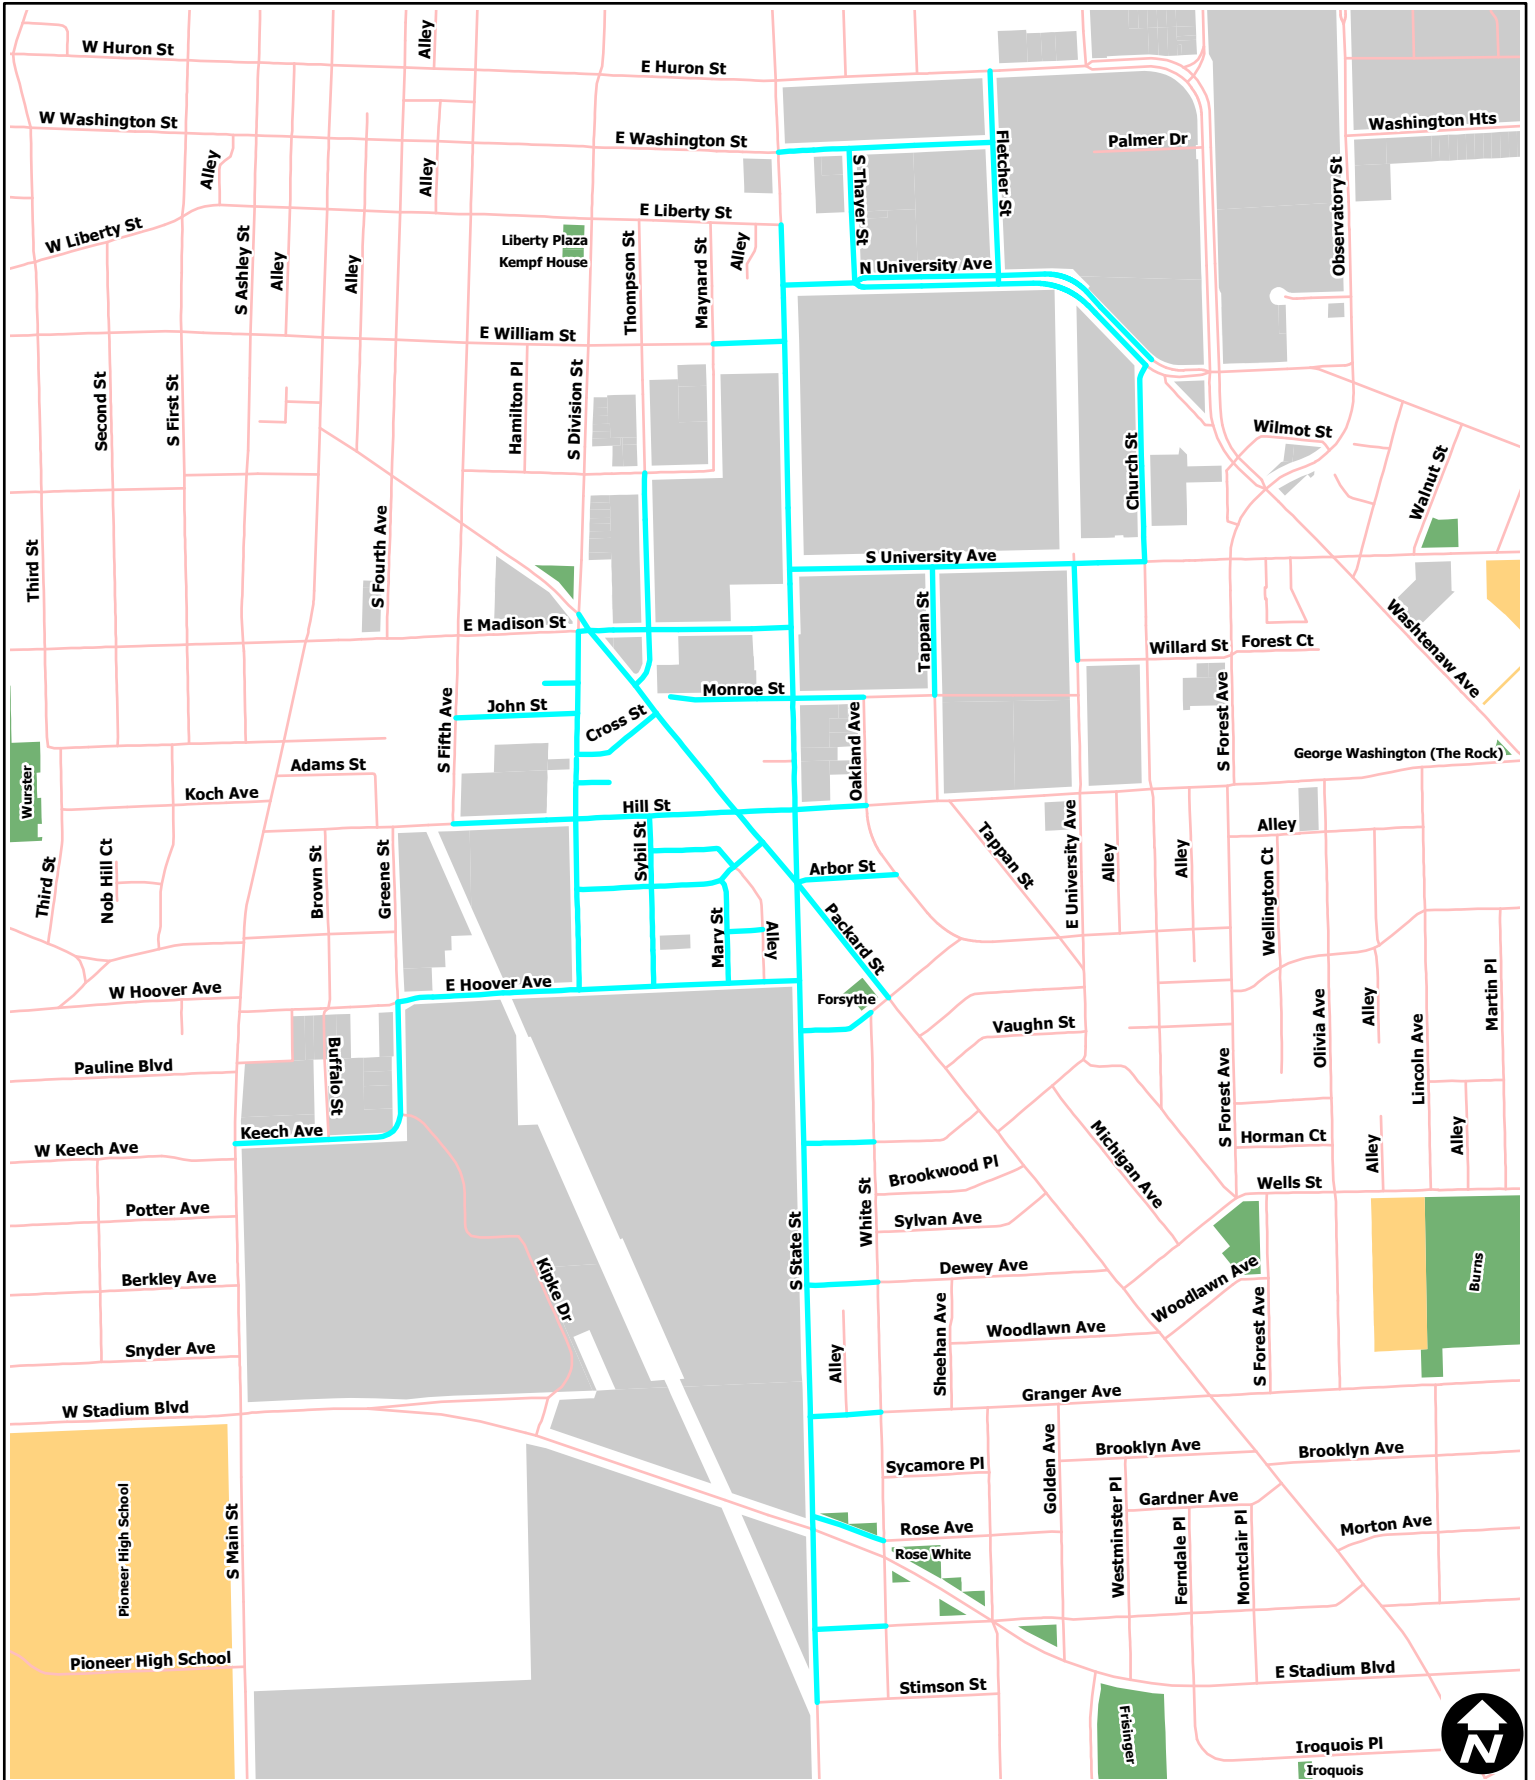

Big House / Big Heart

Map Legend	
	Street Centerlines
	Schools
	Non City Open Spaces
	Parks
	University

0 250 500 1,000
Feet