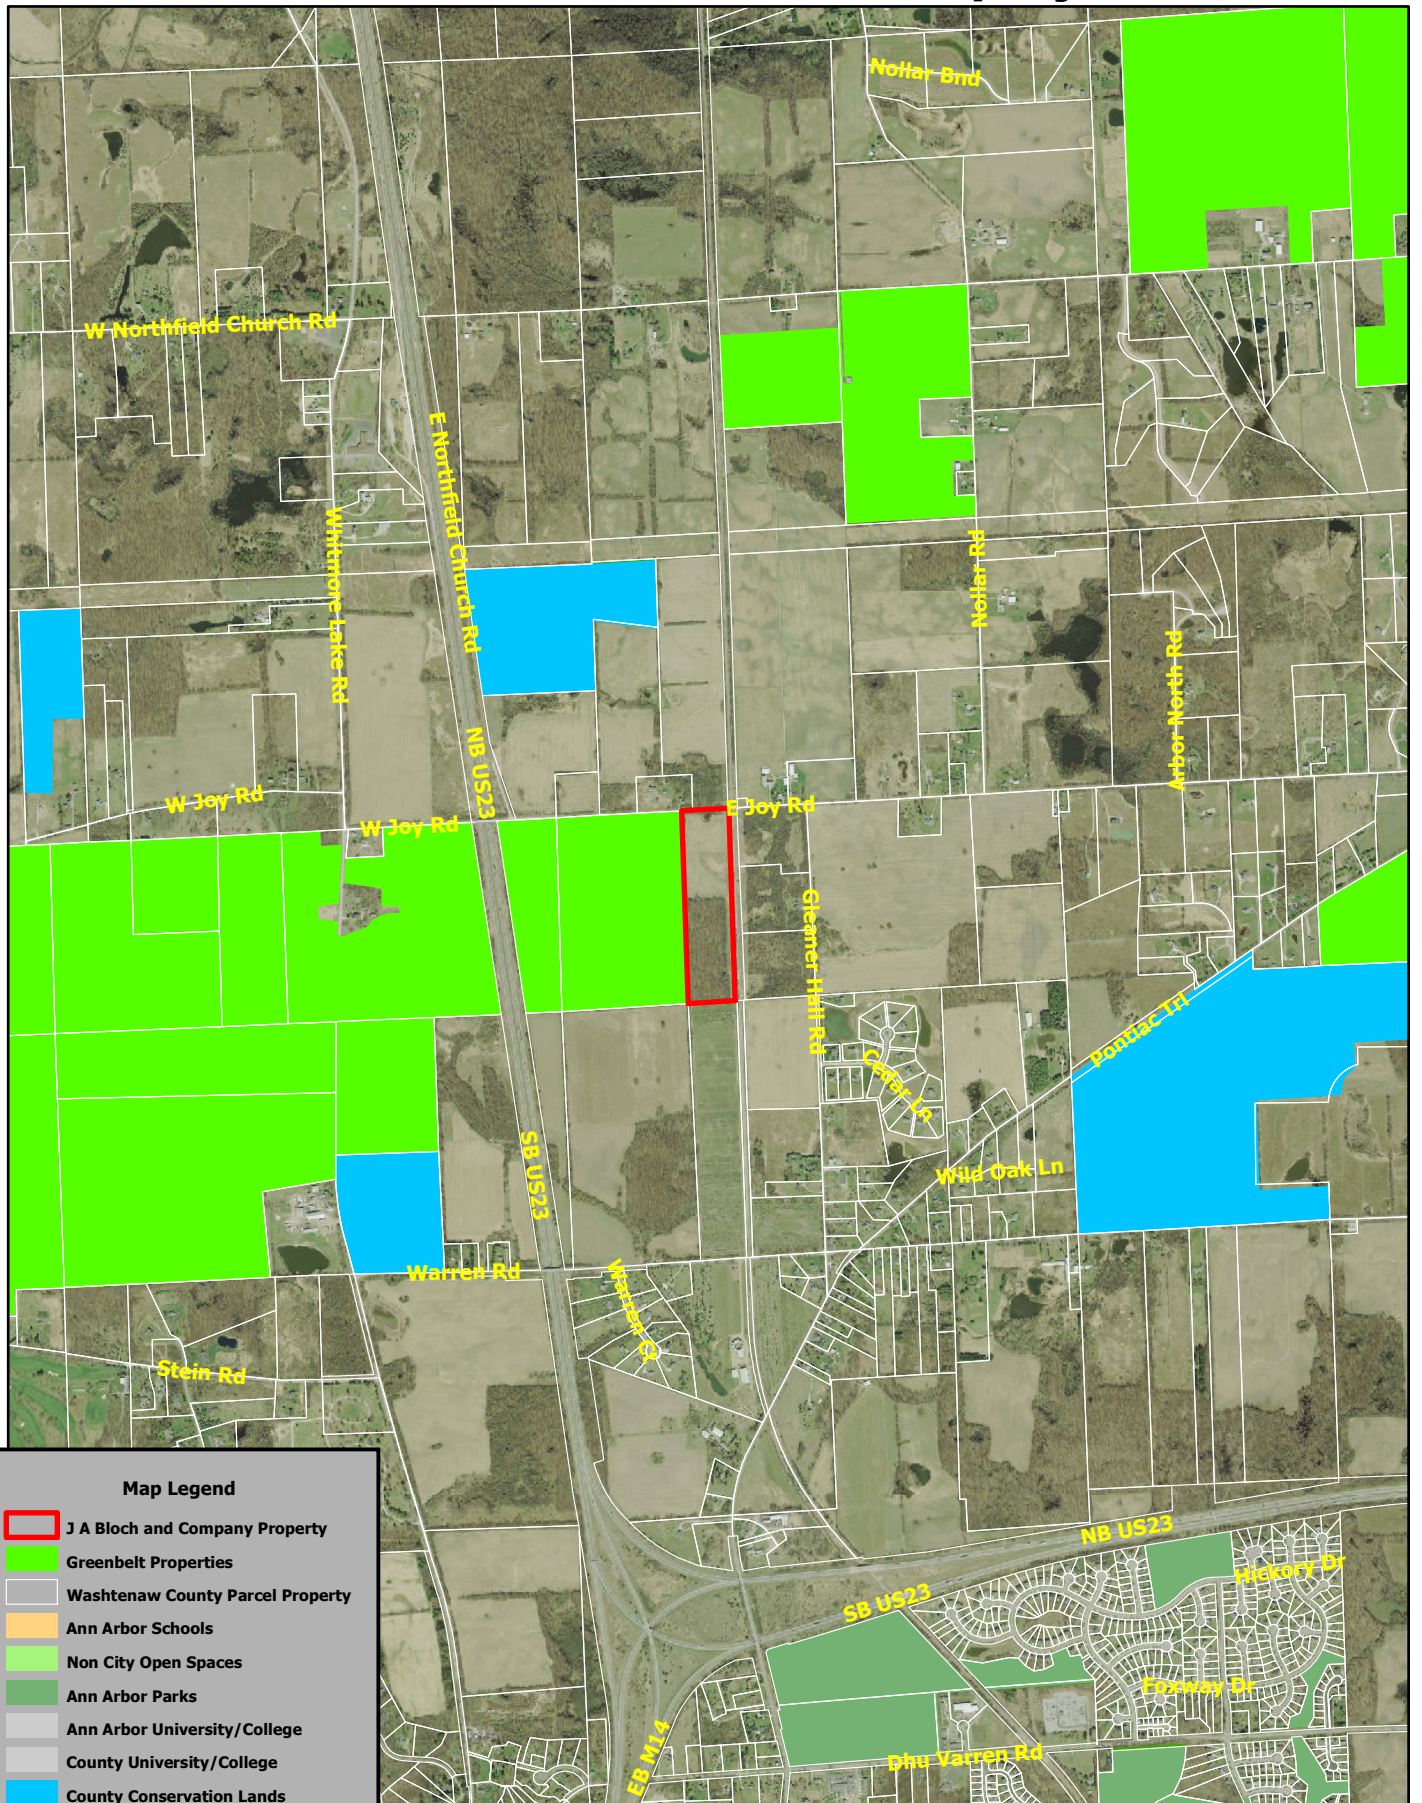

Owner: J A Bloch and Company

Map Legend

-  J A Bloch and Company Property
-  Greenbelt Properties
-  Washtenaw County Parcel Property
-  Ann Arbor Schools
-  Non City Open Spaces
-  Ann Arbor Parks
-  Ann Arbor University/College
-  County University/College
-  County Conservation Lands
-  County Parks/Preserves