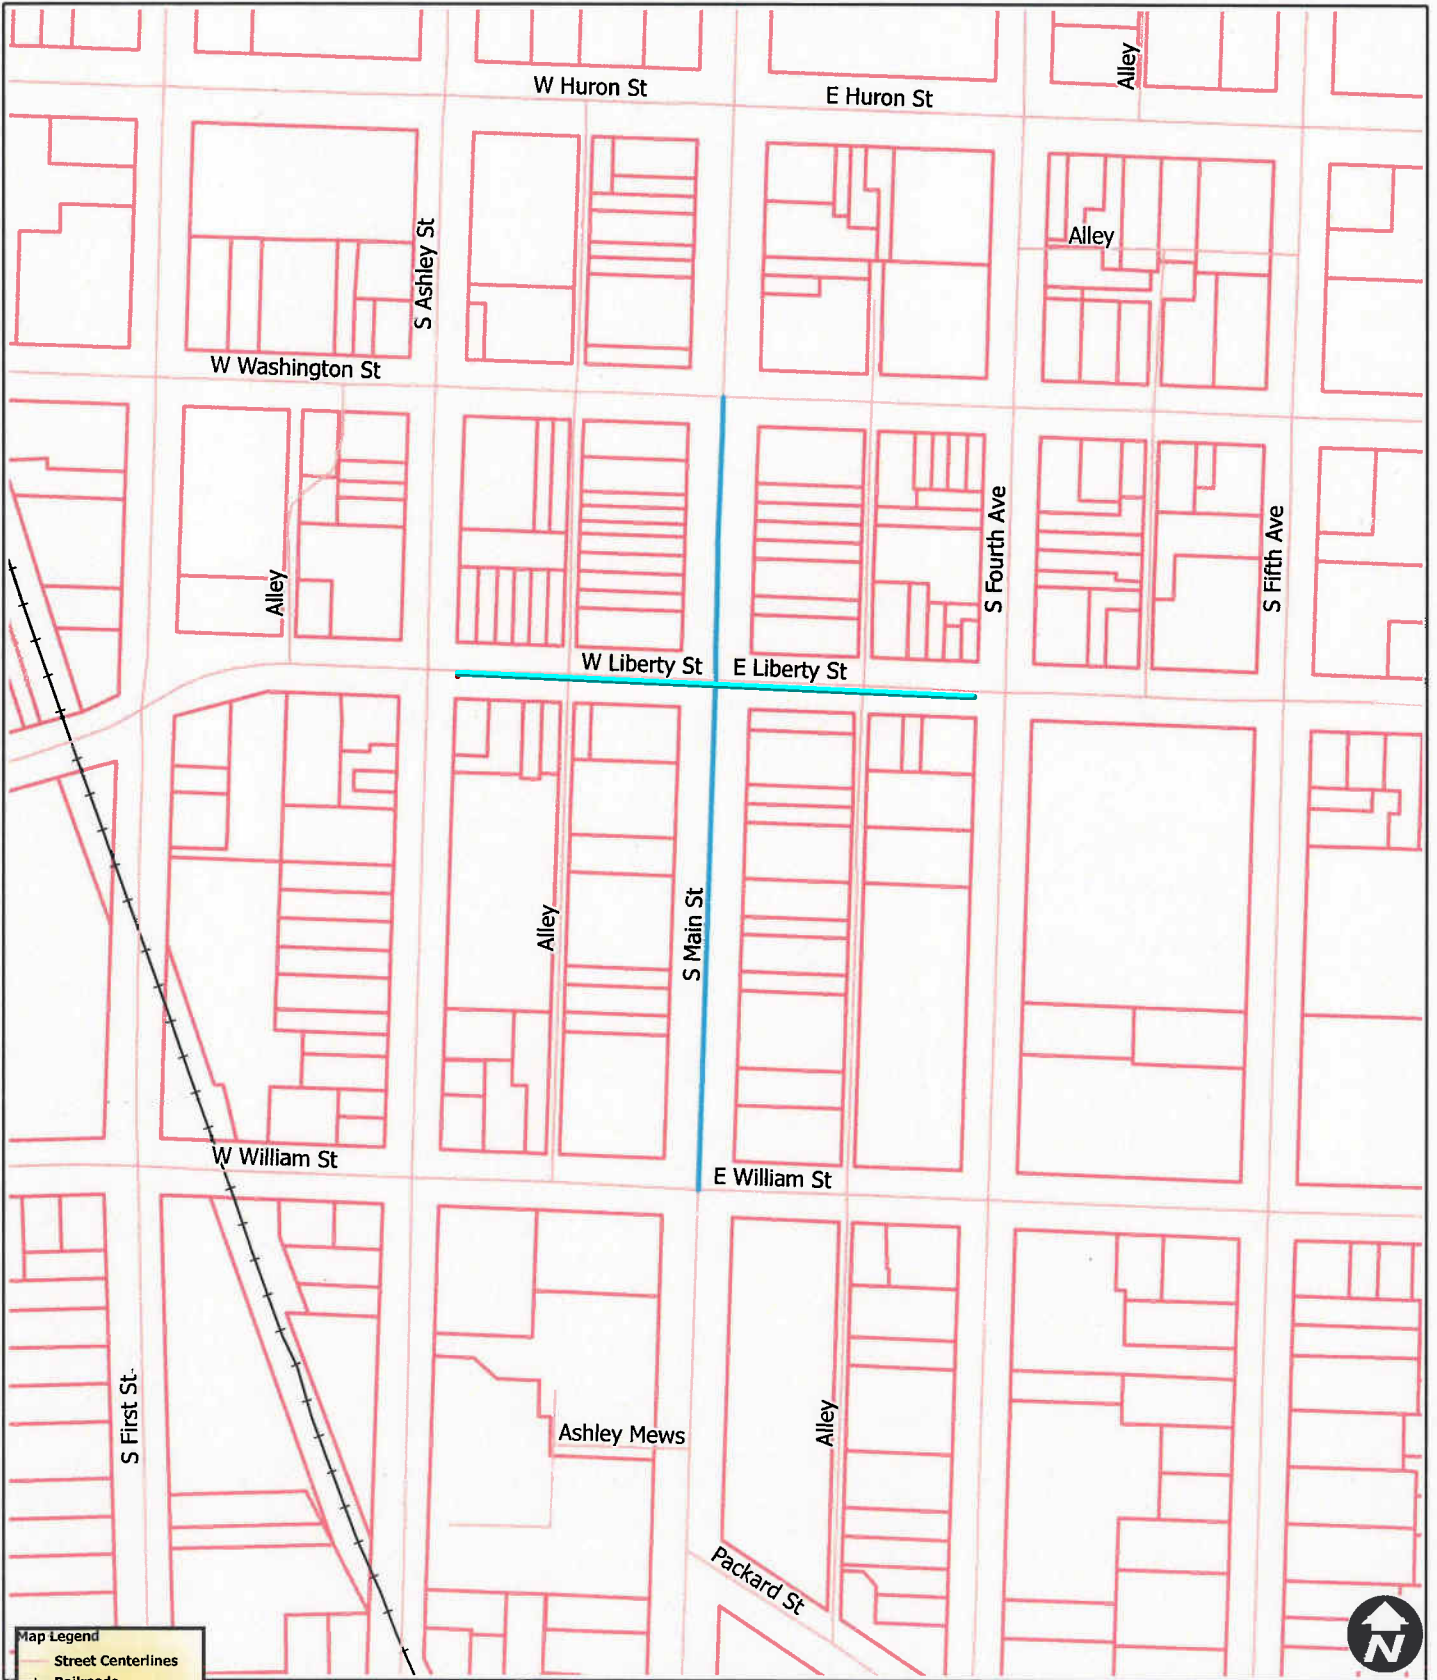

FestiFools

Map Legend

	Street Centerlines
	Railroads
	Rivers and Streams
	Lakes and Ponds
	Schools
	Non City Open Spaces
	Parks
	University