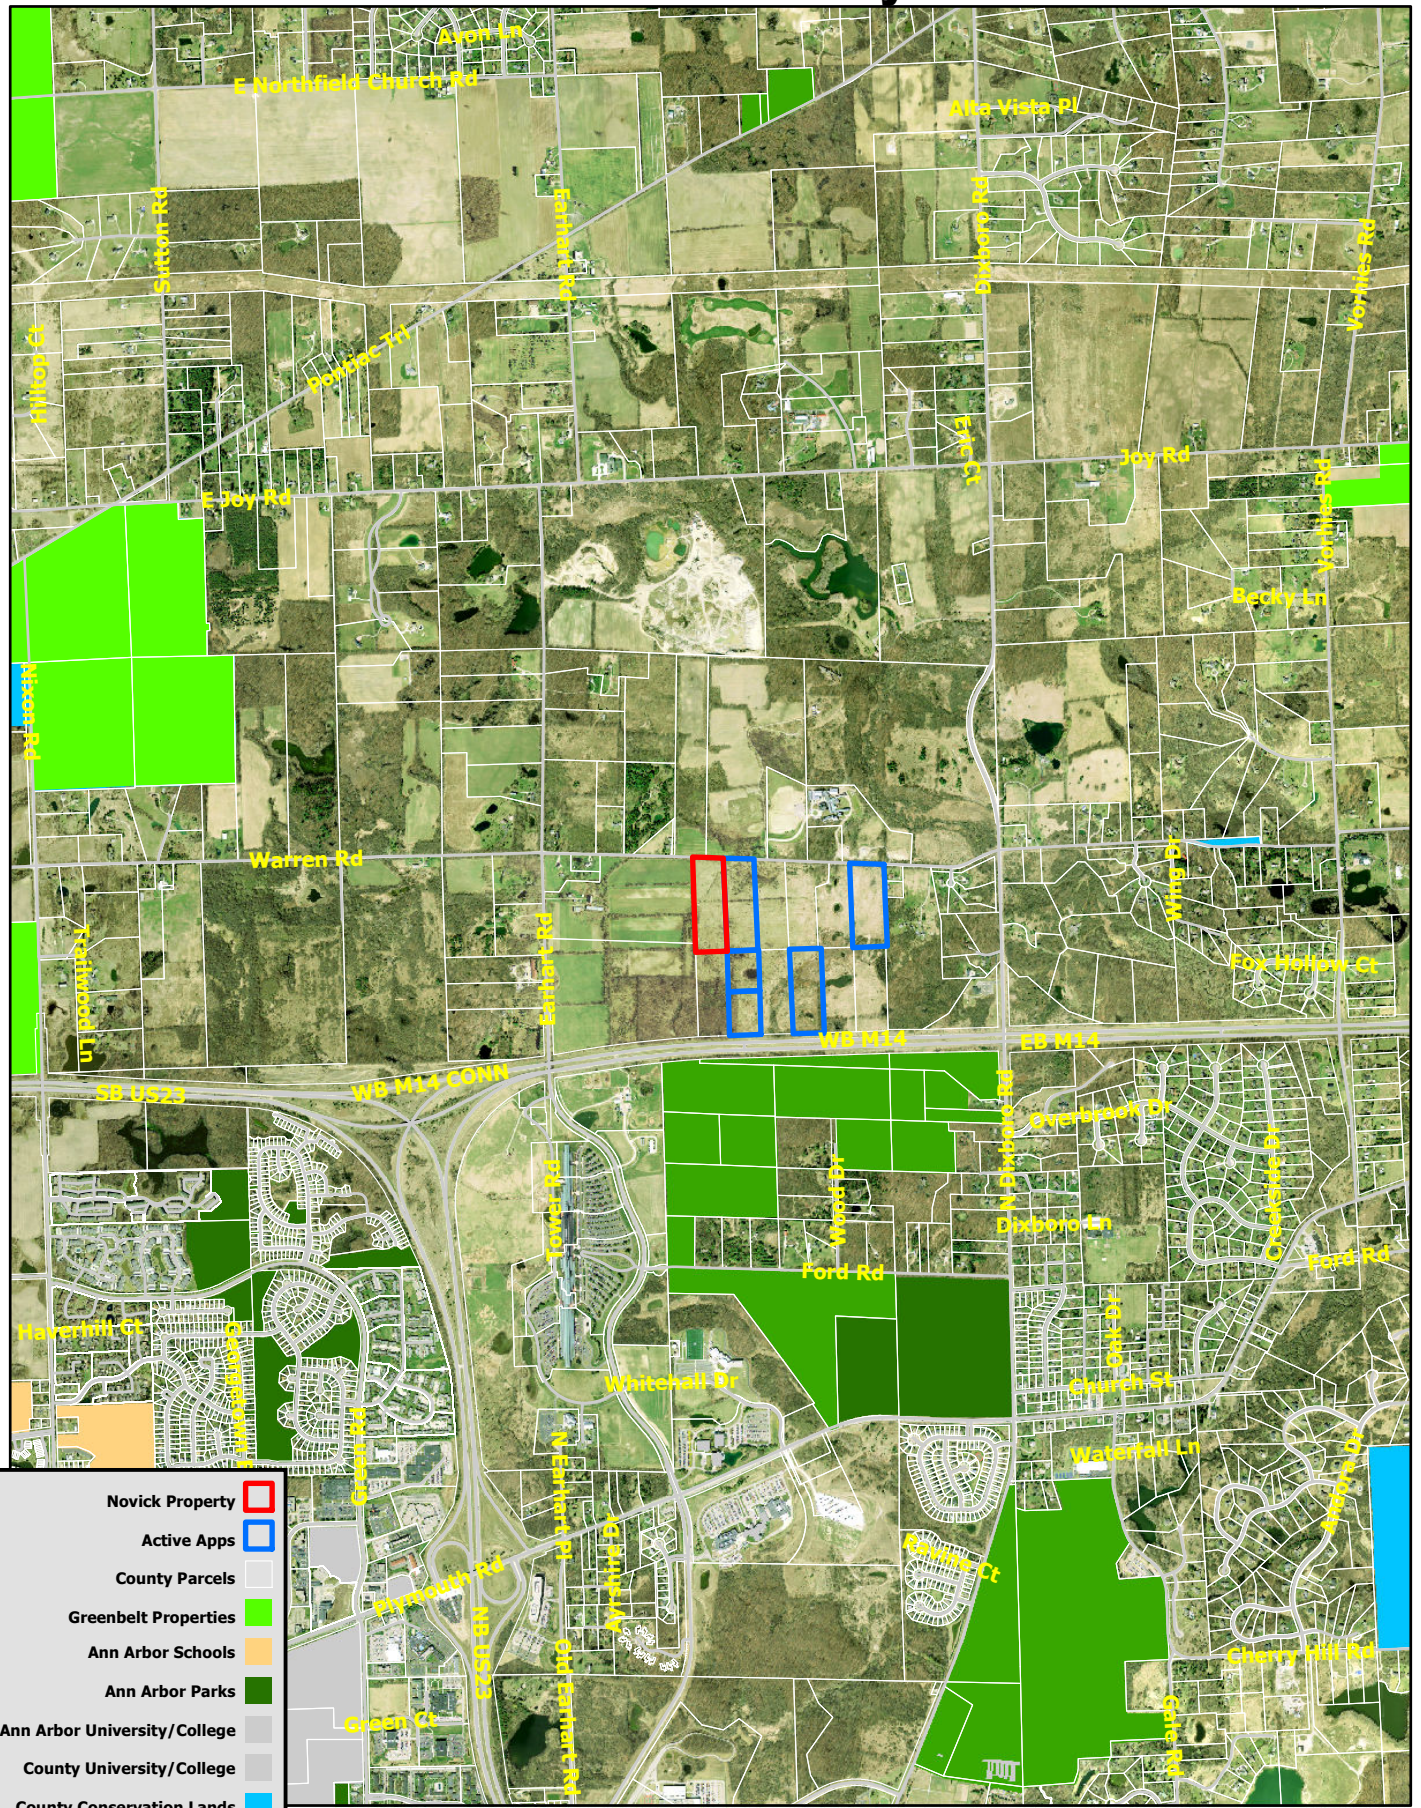

Owner: Jack and Kerry Novick

- Novick Property
- Active Apps
- County Parcels
- Greenbelt Properties
- Ann Arbor Schools
- Ann Arbor Parks
- Ann Arbor University/College
- County University/College
- County Conservation Lands
- County Parks/Preserves