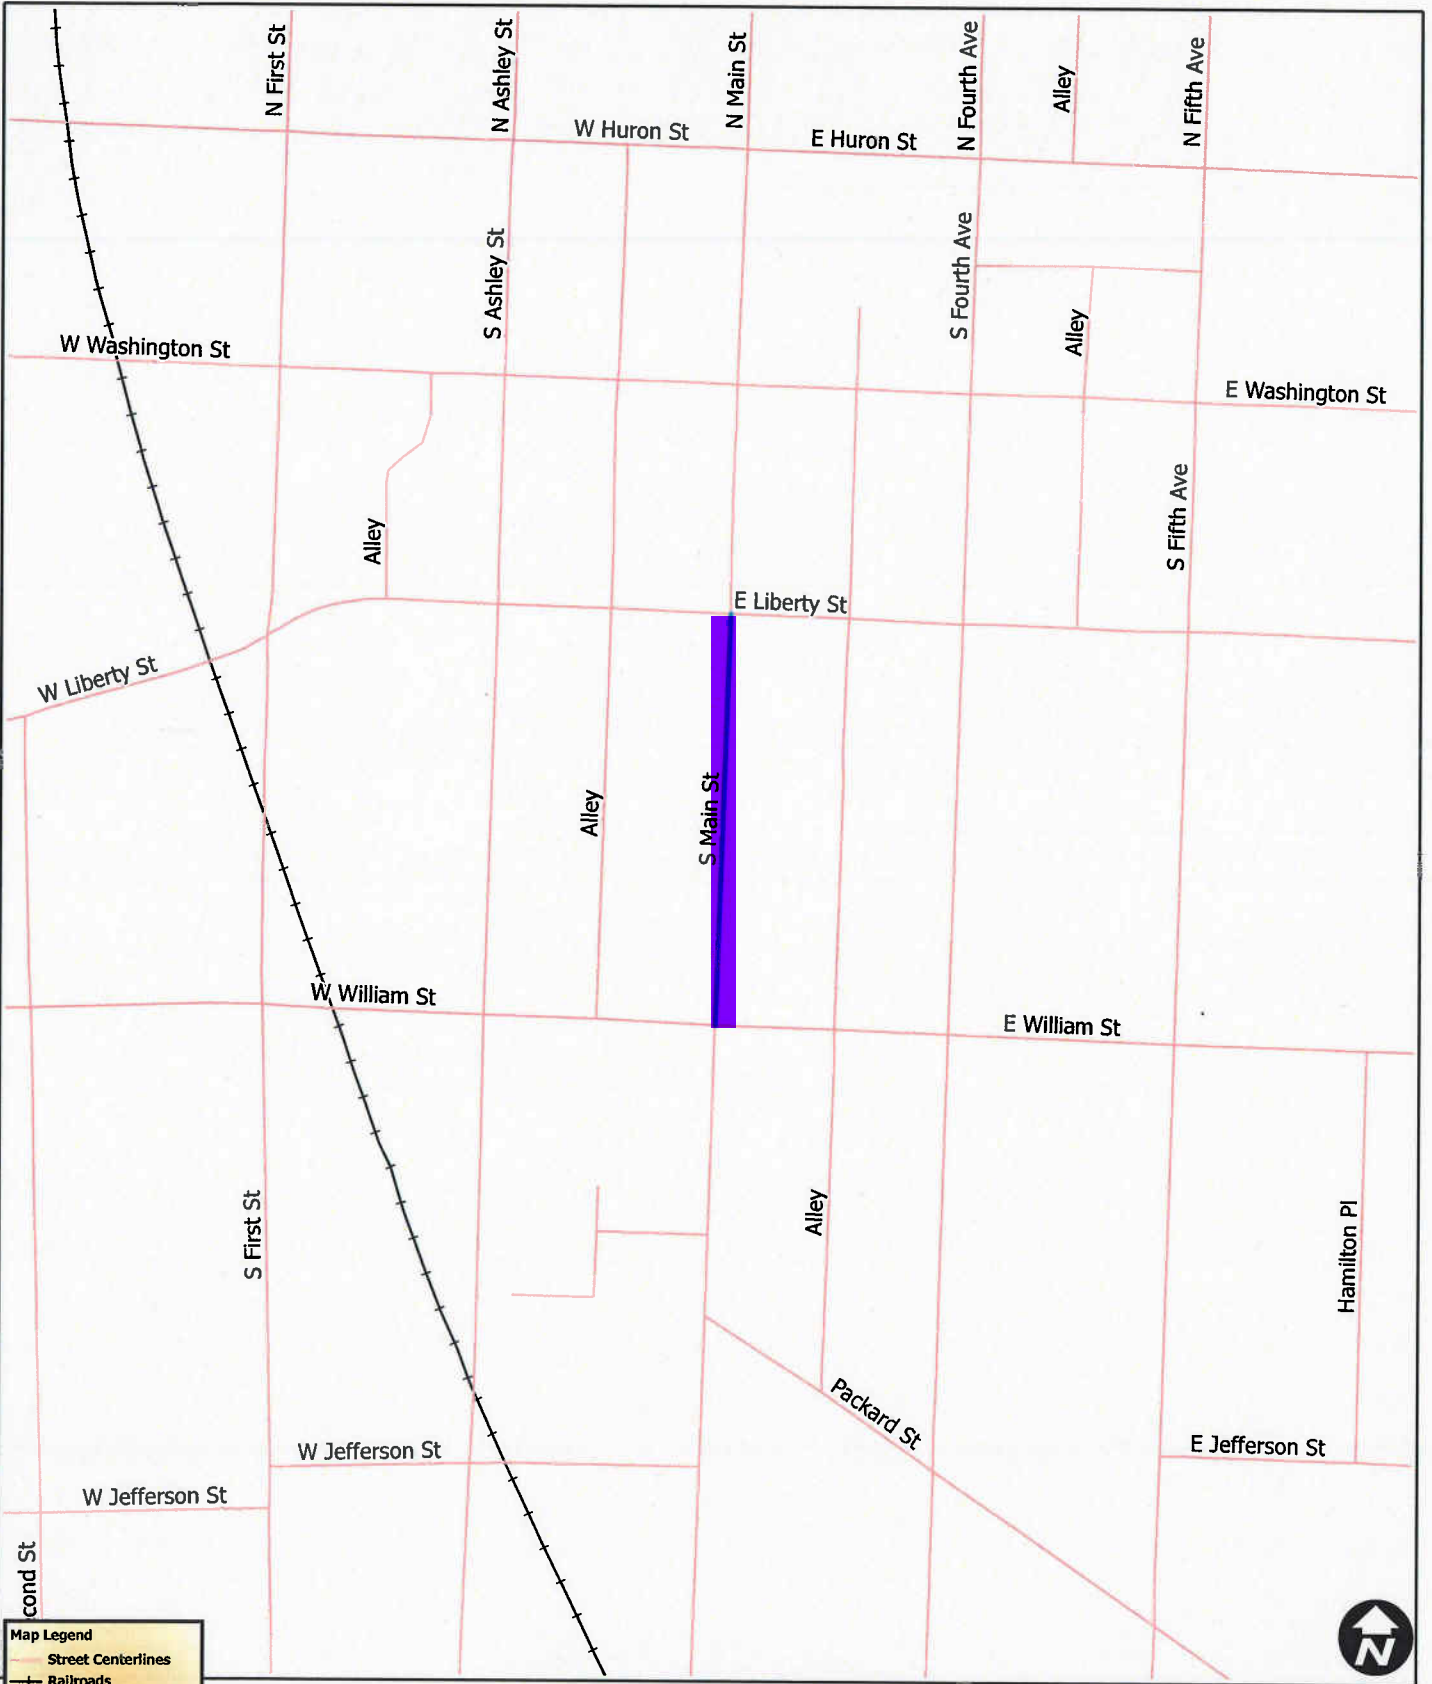

NTI Block Party

Map Legend

	Street Centerlines
	Railroads
	Rivers and Streams
	Lakes and Ponds
	Schools
	Non City Open Spaces
	Parks
	University