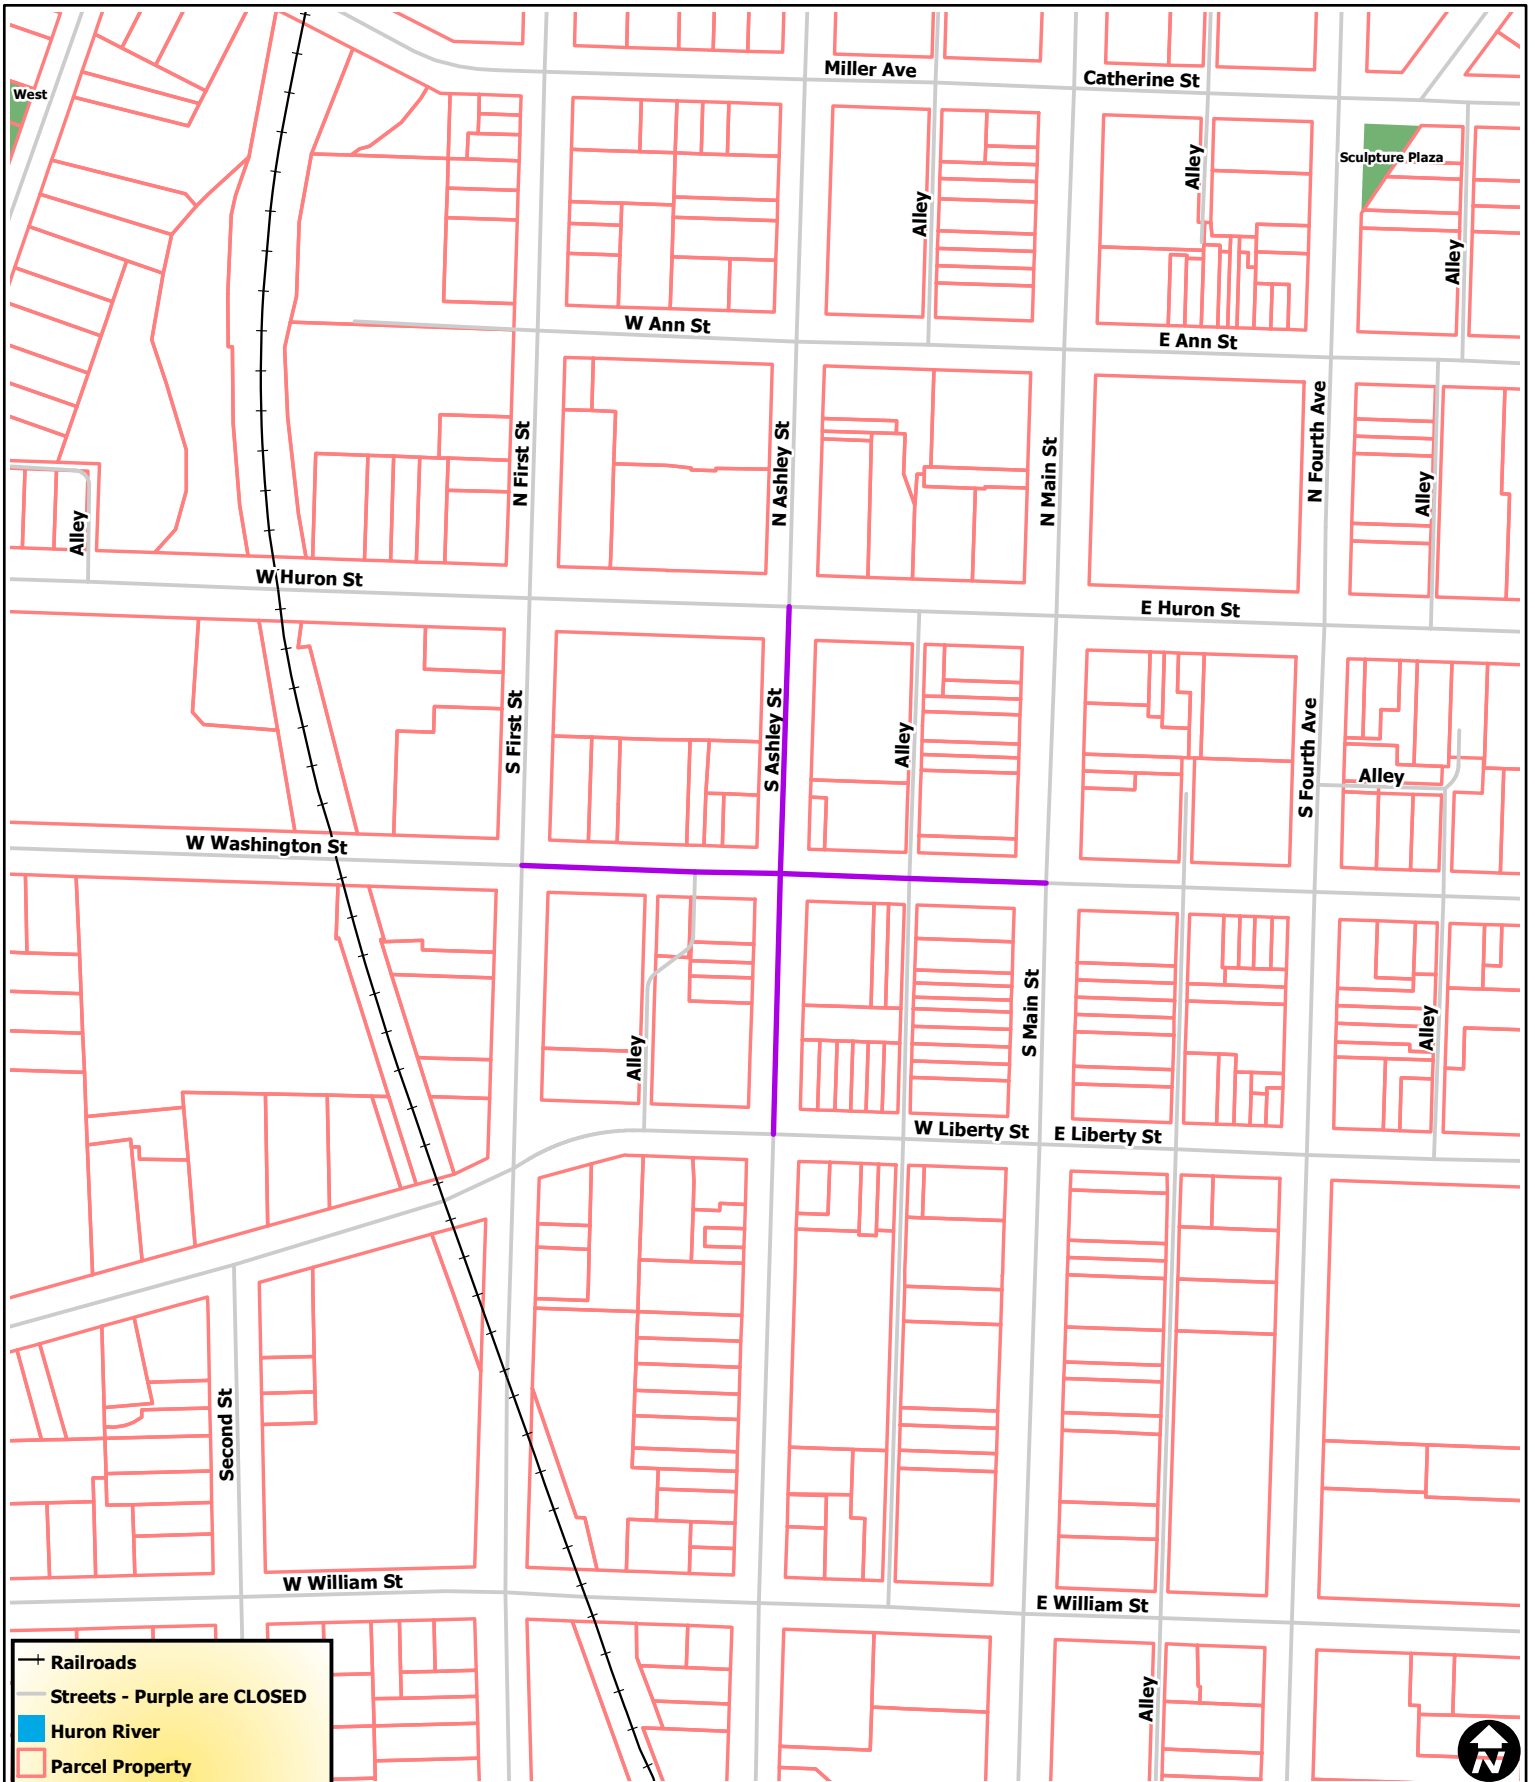

Fool Moon

- —+— Railroads
- Streets - Purple are CLOSED
- Huron River
- Parcel Property
- Park Property
- School Property
- Non City Open Space Property
- University Property

City of Ann Arbor Map Disclaimer:

Map Created: 2/15/2012